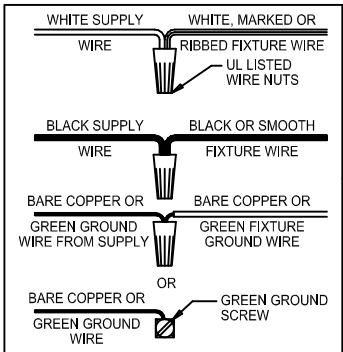

Assembly & Installation Instructions

CAUTION: Read instructions carefully and turn electricity off at main circuit breaker panel before beginning installation.

WARNING - If any Special Control Devices are used with this Fixture, Follow the Instructions Carefully to assure full compliance with N.E.C. requirements. If there are any questions, contact a Qualified Electrical Contractor.
WARNING - This product contains chemicals known to the State of California to cause cancer, birth defects and /or other reproductive harm. Thoroughly wash hands after installing, handling, cleaning, or otherwise touching this product.
CAUTION - All glass is fragile, use care when handling Glass component(s) and or Lamp(s).

CANOPY MOUNTING & WIRE CONNECTION ASSEMBLY STEPS:

ADJUST HEIGHT WITH "D"
 N → A (TO LOCK)
 RÉGLEZ LA HAUTEUR AVEC "D"
 N → A (À VERROUILLER)
 AJUSTA LA ALTURA CON "D"
 N → A (APRETAR)

B,C,F & T
 (NOT FURNISHED)
 (NON FOURNIE)
 (NO INCLUIDA)