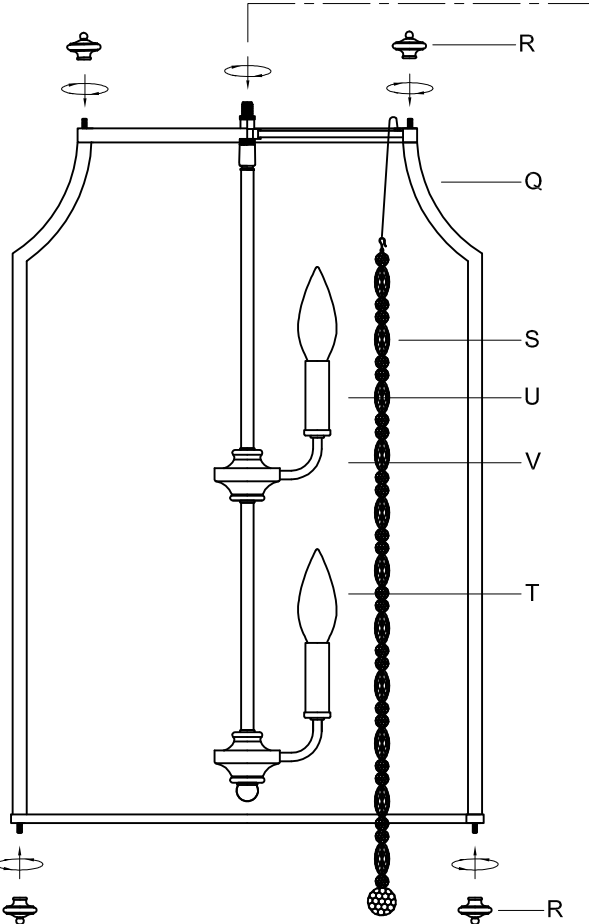

Assembly & Installation Instructions

CAUTION: Read instructions carefully and turn electricity off at main circuit breaker panel before beginning installation.

*****
WARNING - If any Special Control Devices are used with this Fixture, Follow the Instructions Carefully to assure full compliance with N.E.C. requirements. If there are any questions, contact a Qualified Electrical Contractor.
WARNING - This product contains chemicals known to the State of California to cause cancer, birth defects and /or other reproductive harm. Thoroughly wash hands after installing, handling, cleaning, or otherwise touching this product.
CAUTION - All glass is fragile, use care when handling Glass component(s) and or Lamp(s).
*****

CANOPY MOUNTING & WIRE CONNECTION ASSEMBLY STEPS:

ADJUST HEIGHT WITH "D"
N → A (TO LOCK)
RÉGLEZ LA HAUTEUR AVEC "D"
N → A (À VERROUILLER)
AJUSTA LA ALTURA CON "D"
N → A (APRETAR)

B,C,F & T
(NOT FURNISHED)
(NON FOURNIE)
(NO INCLUIDA)

1. D,E → A
2. B,A → C
3. N,P,H → D
4. P → H (TO LOCK) (À VERROUILLER) (APRETAR)
5. F → M
6. L → M
7. J,K → L
8. L → H
9. F → L,K,J,H,D
10. F → G
11. J,K → H
12. R,S → Q
13. U → V