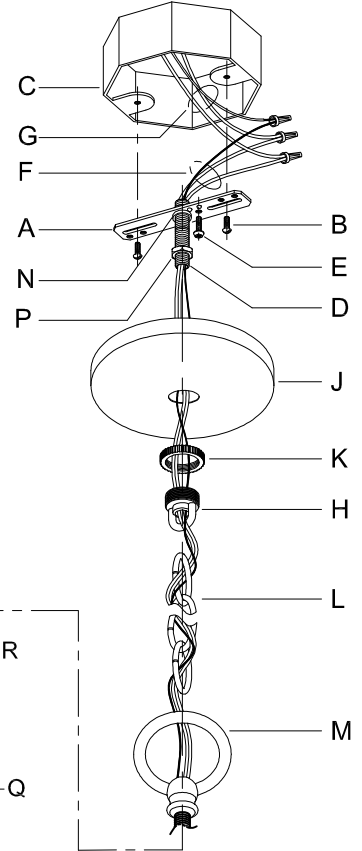

Assembly & Installation Instructions

CAUTION: Read instructions carefully and turn electricity off at main circuit breaker panel before beginning installation.

WARNING - If any Special Control Devices are used with this Fixture, Follow the Instructions Carefully to assure full compliance with N.E.C. requirements. If there are any questions, contact a Qualified Electrical Contractor.
WARNING - This product contains chemicals known to the State of California to cause cancer, birth defects and /or other reproductive harm. Thoroughly wash hands after installing, handling, cleaning, or otherwise touching this product.
CAUTION - All glass is fragile, use care when handling Glass component(s) and or Lamp(s).

CANOPY MOUNTING & WIRE CONNECTION ASSEMBLY STEPS:

ADJUST HEIGHT WITH "D"
 N → A (TO LOCK)
 RÉGLEZ LA HAUTEUR AVEC "D"
 N → A (À VERROUILLER)
 AJUSTA LA ALTURA CON "D"
 N → A (APRETAR)

B,C,F & T
 (NOT FURNISHED)
 (NON FOURNIE)
 (NO INCLUIDA)

1. D,E → A
2. B,A → C
3. N,P,H → D
4. P → H (TO LOCK) (À VERROUILLER) (APRETAR)
5. F → M
6. L → M
7. J,K → L
8. L → H
9. F → L,K,J,H,D
10. F → G
11. J,K → H
12. R,S → Q
13. U → V

Instructions d'Assemblage et Installation