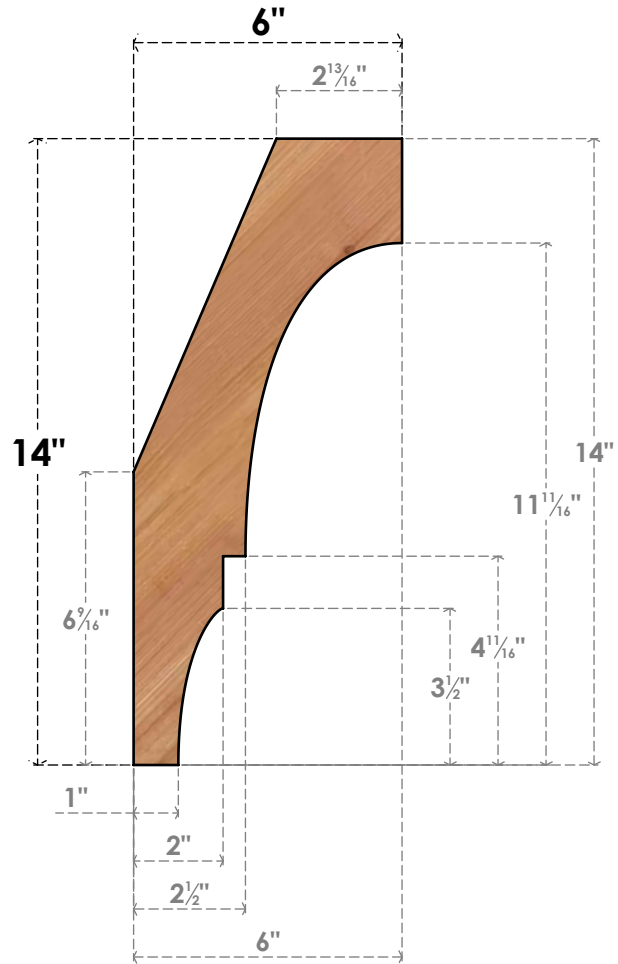

BRC04X06X14BOA00SWR

3 1/2"W X 6"D X 14"H BALBOA SMOOTH BRACE, WESTERN RED CEDAR

SIDE

FRONT

EKENA MILLWORK
 2300 WEST MAIN ST.
 CLARKSVILLE, TX 75426
 TOLL FREE: 866-607-0453
 WWW.EKENAMILLWORK.COM

NOTES

1. INSTALLATION TO BE COMPLETED IN ACCORDANCE WITH MANUFACTURER'S SPECIFICATIONS.
2. DRAWING MAY NOT BE TO SCALE
3. THIS DRAWING IS INTENDED FOR DESIGN AND PLANNING PURPOSES ONLY.
4. ALL INFORMATION CONTAINED HEREIN WAS CURRENT AT THE TIME OF DEVELOPMENT BUT MUST BE REVIEWED AND APPROVED BY THE PRODUCT MANUFACTURER TO BE CONSIDERED ACCURATE.
5. PRODUCTS ARE NOT KILN DRIED. THIS ITEM IS UNIQUE AND WILL CONTAIN THE NATURAL VARIATIONS THAT THE WOOD SPECIES OFFERS. THIS MAY RESULT IN VARIATIONS UP TO 1/4"