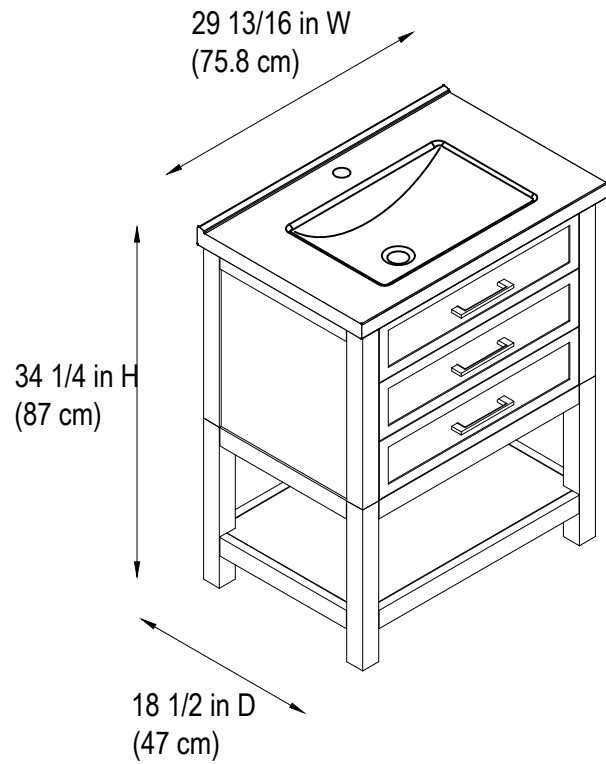

30" Bathroom Vanity

29 13/16 in. W x 18 1/2 in.D x 34 1/4 in.H
(75.8 cm x 47 cm x 87 cm)

Top View

Back View