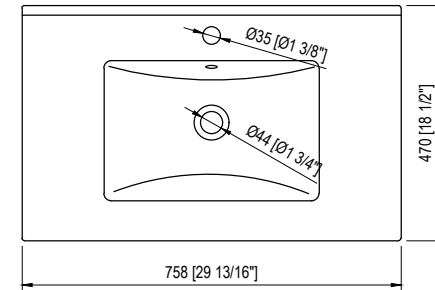

30" Bathroom Vanity

29 13/16 in. W x 18 1/2 in.D x 34 1/4 in.H
(75.8 cm x 47 cm x 87 cm)

Top View

Back View