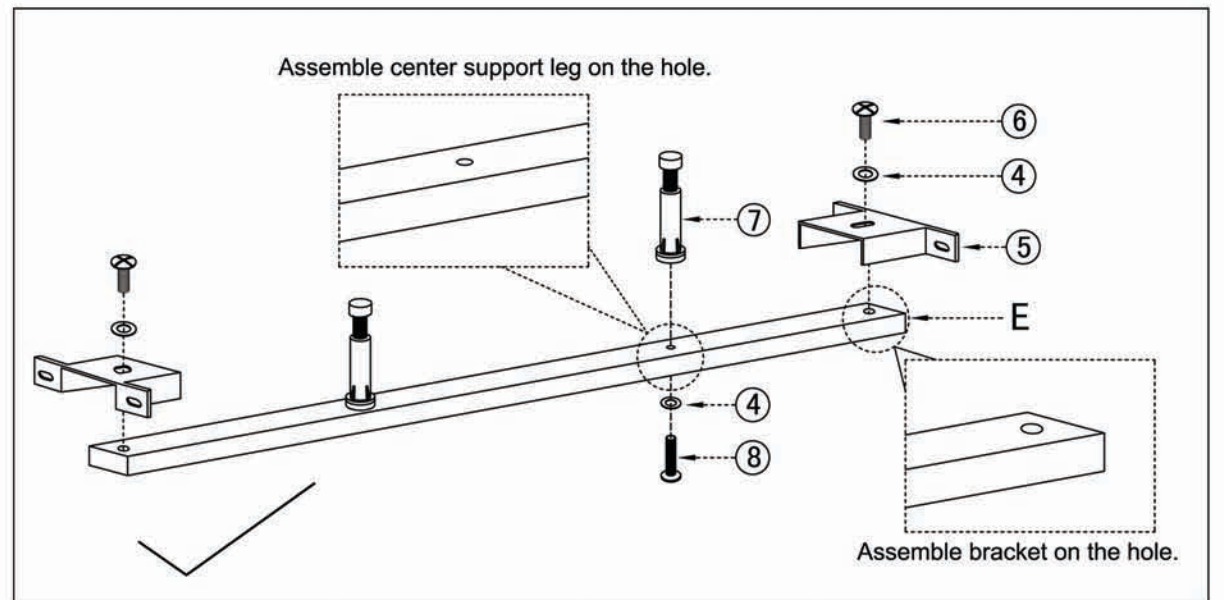

PARTS AND HARDWARE.

 Center Support	
E X 1	④ Washers=4pcs
⑤ Brackets=2pcs	⑥ Bolts (M8*20)=2pcs
⑦ Support Legs=2pcs	⑧ Bolts (M8*40)=2pcs

NOTES.

Thank you for purchasing this quality product! Be sure to check all packing material careful for small part that may have come loose inside the carton during shipping.

CAUTION: The item is heavy, assembly should be performed by two people.

STEP 6.