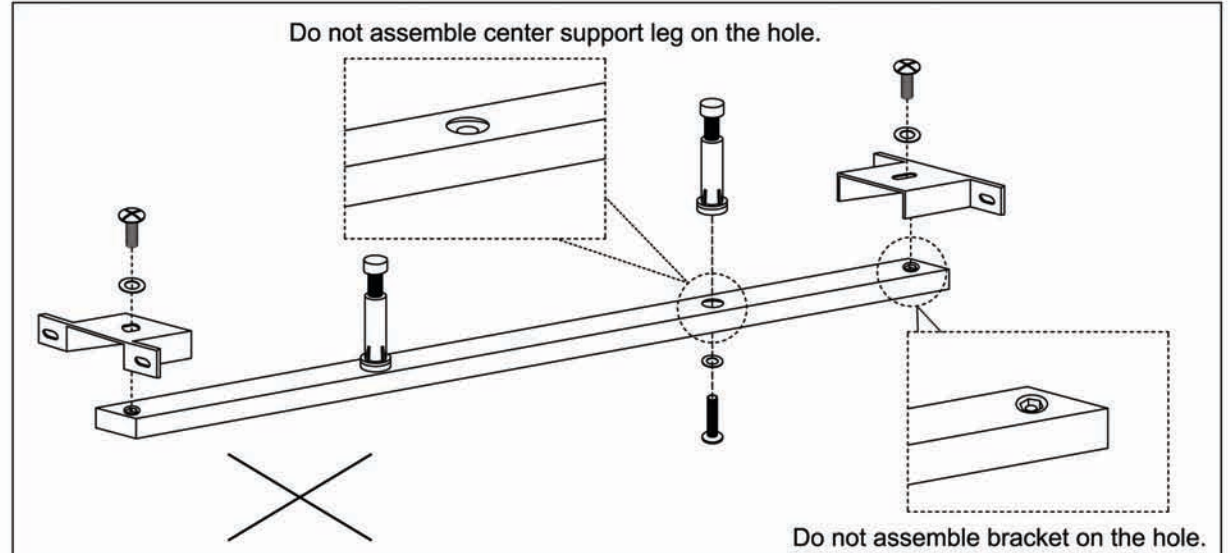

PARTS AND HARDWARE.

 Center Support	
E X 1	④ Washers=4pcs
⑤ Brackets=2pcs	⑥ Bolts (M8*20)=2pcs
⑦ Support Legs=2pcs	⑧ Bolts (M8*40)=2pcs

NOTES.

Thank you for purchasing this quality product! Be sure to check all packing material careful for small part that may have come loose inside the carton during shipping.

CAUTION: The item is heavy, assembly should be performed by two people.

STEP 6.