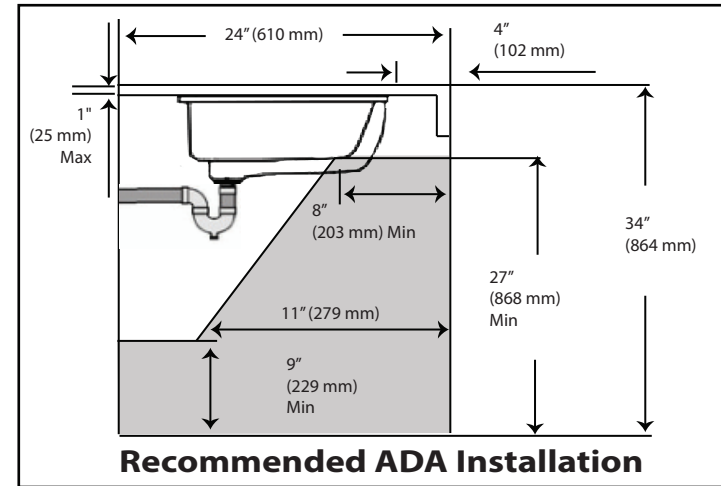

Great Point Collection

Vitreous China Bath Undermount Sinks

www.NantucketSinksUSA.com
info@nantucketsinksusa.com

MODEL: UM-18X13-W

Technical Information

All product dimensions are nominal.

Installation: Undermount
Bowl area: Length: 18" (457.2 mm)
Width: 13" (330 mm)
Bowl Depth: 6" (152.4 mm)

CODES/STANDARDS

- Meet ADA guidelines and ANSI A117.1 requirements when countertop is installed 864mm (34") from finished floor and lavatory is installed 47mm (1 7/8") minimum from front edge.
- Meets and exceeds ASME A112.19.2/CSA B45.1
- Certifications: IAPMO(cUPC)