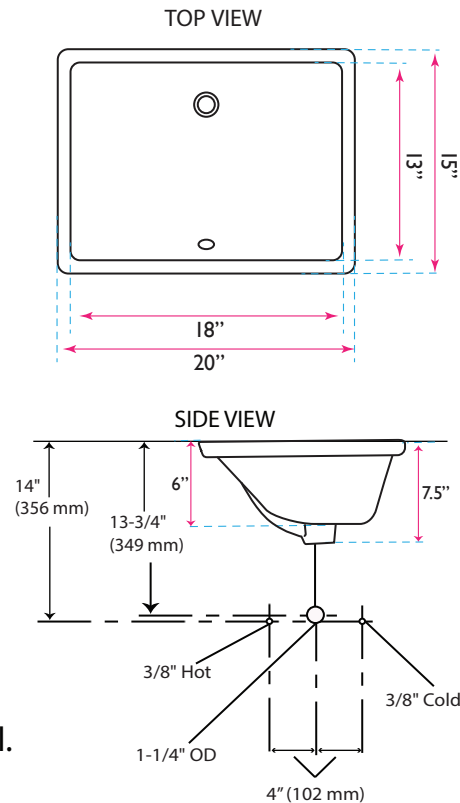

Great Point Collection

Vitreous China Bath Undermount Sinks

www.NantucketSinksUSA.com
info@nantucketsinksusa.com

MODEL: UM-18X13-W

Technical Information

All product dimensions are nominal.

Installation: Undermount
Bowl area: Length: 18" (457.2 mm)
Width: 13" (330 mm)
Bowl Depth: 6" (152.4 mm)

CODES/STANDARDS

- Meet ADA guidelines and ANSI A117.1 requirements when countertop is installed 864mm (34") from finished floor and lavatory is installed 47mm (1 7/8") minimum from front edge.
- Meets and exceeds ASME A112.19.2/CSA B45.1
- Certifications: IAPMO(cUPC)