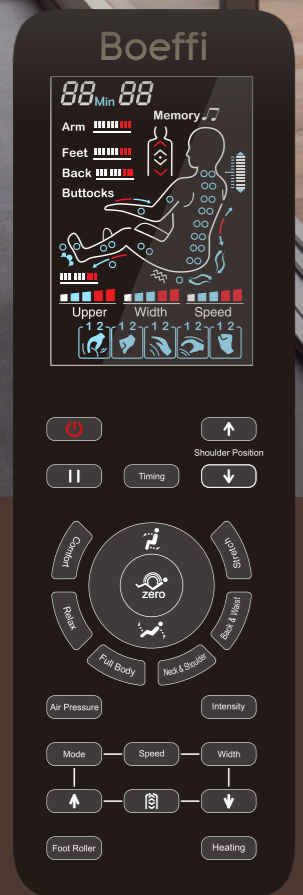

INTELLIGENT MASSAGE CHAIR

Product Specification And Parameter

Product Model:	Rated Voltage: 220-240V~	
Rated Power: 110W	Rated Frequency: 50Hz	
Net Weight: 83KG	Safety Design: Class I	
Gross Weight: 96KG	Air Pressure: 0.02-0.028MPa	
QTY: 20PCS/20FT	Noise: < 60dB	
48PCS/40GP	Standby Power: 0.1-1W	
72PCS/40HQ	Maximum Load Of Backrest: 90KG	

Black

Brown

INTELLIGENT MASSAGE CHAIR

INTELLIGENT VOICE CONTROL

Intelligent voice recognition system makes it easier to control the massage chair. There is no need to get up and adjust the hand controller in the massage process to enjoy more comfort.

INTELLIGENT MECHANICAL MASSAGE HANDS

Intelligent mechanical massage hands continuing gather curve data on the back and imitate professional masseur massage skill to realize multidimensional and aspect stereo massage. Intelligent massage hands imitate professional massagist method to do the following massage action: knead, squeeze, flap, press, push, hold, swing and twist. So the mechanical hands can do effective massage to human cervical vertebra thoracic vertebra and lumbar vertebra. This method can guarantee back can get even strength massage, can compared with professional massagist method, refresh yourself and relieve your fatigue.

3 LEVELS OF MASSAGE WIDTH ADJUSTABLE

The S shape massage structures in backrest were designed according to human body engineering principle, make back massage close-fitting in place. 6~21 cm width has 3 levels adjustable for wide, middle and narrow.