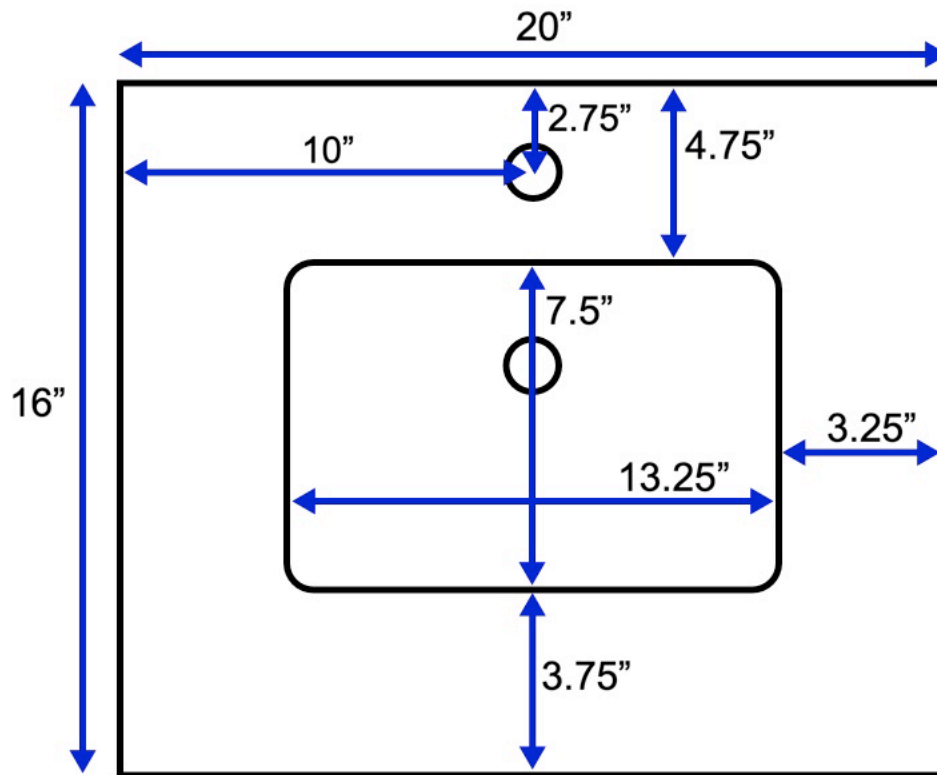

20-inch Bath Vanity (Top View)

All measurements are approximate and rounded to the nearest quarter inch.
Please allow for a slight margin of error.