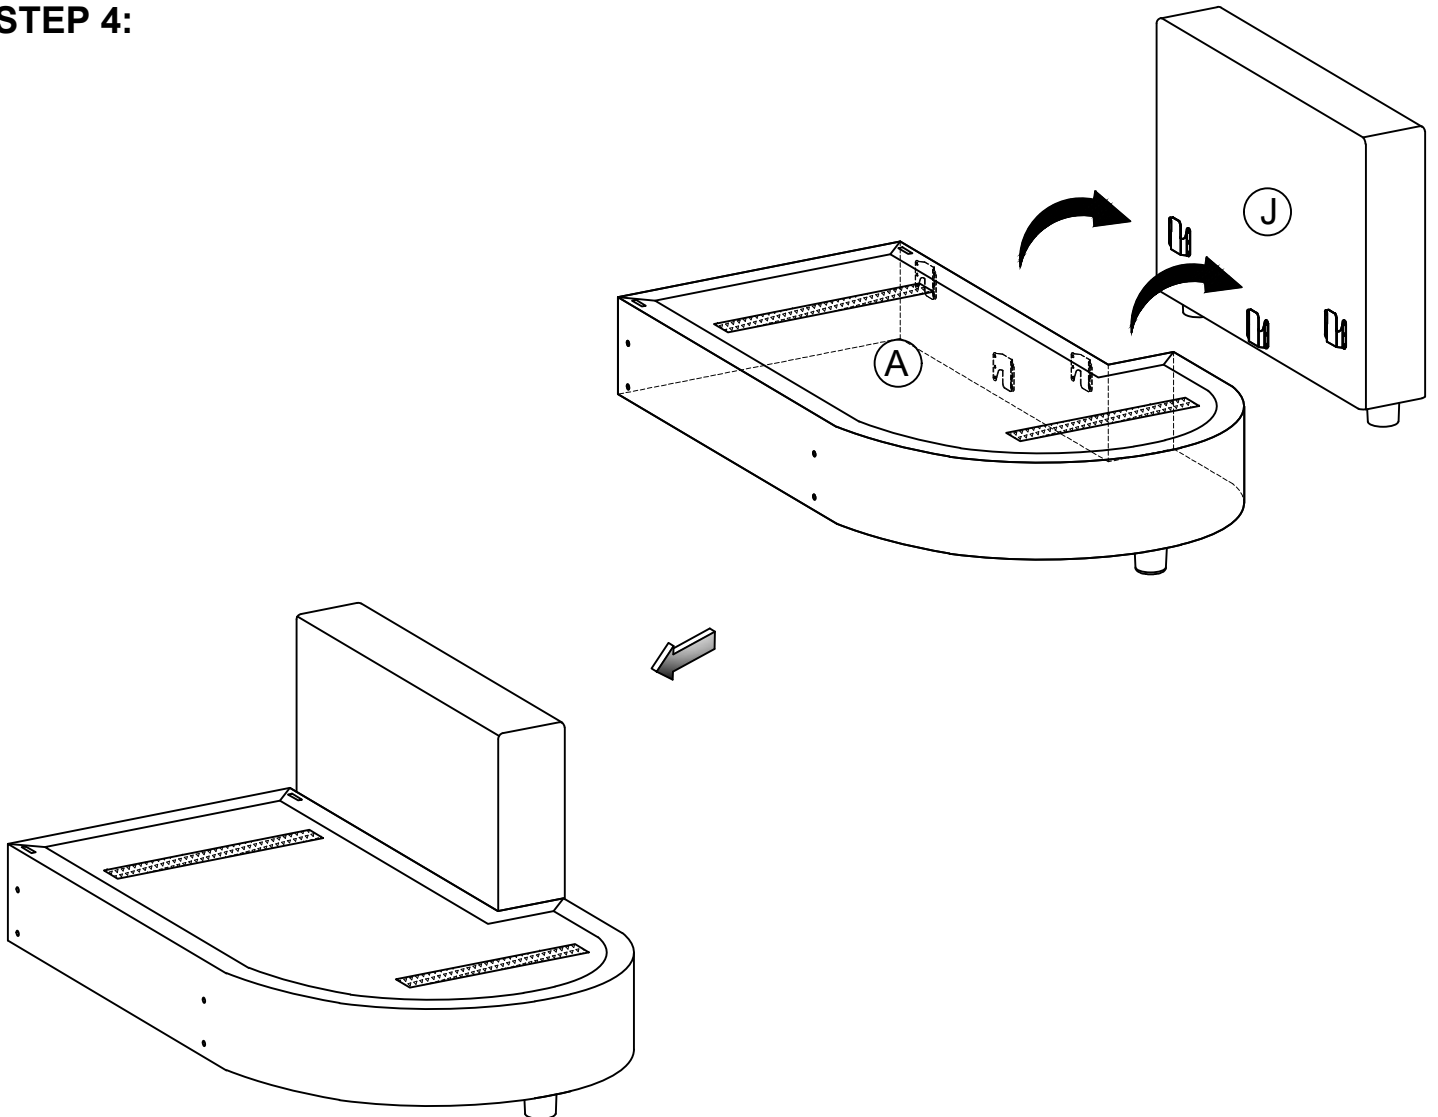

STEP 3:

(L) x 2 pcs

STEP 4: