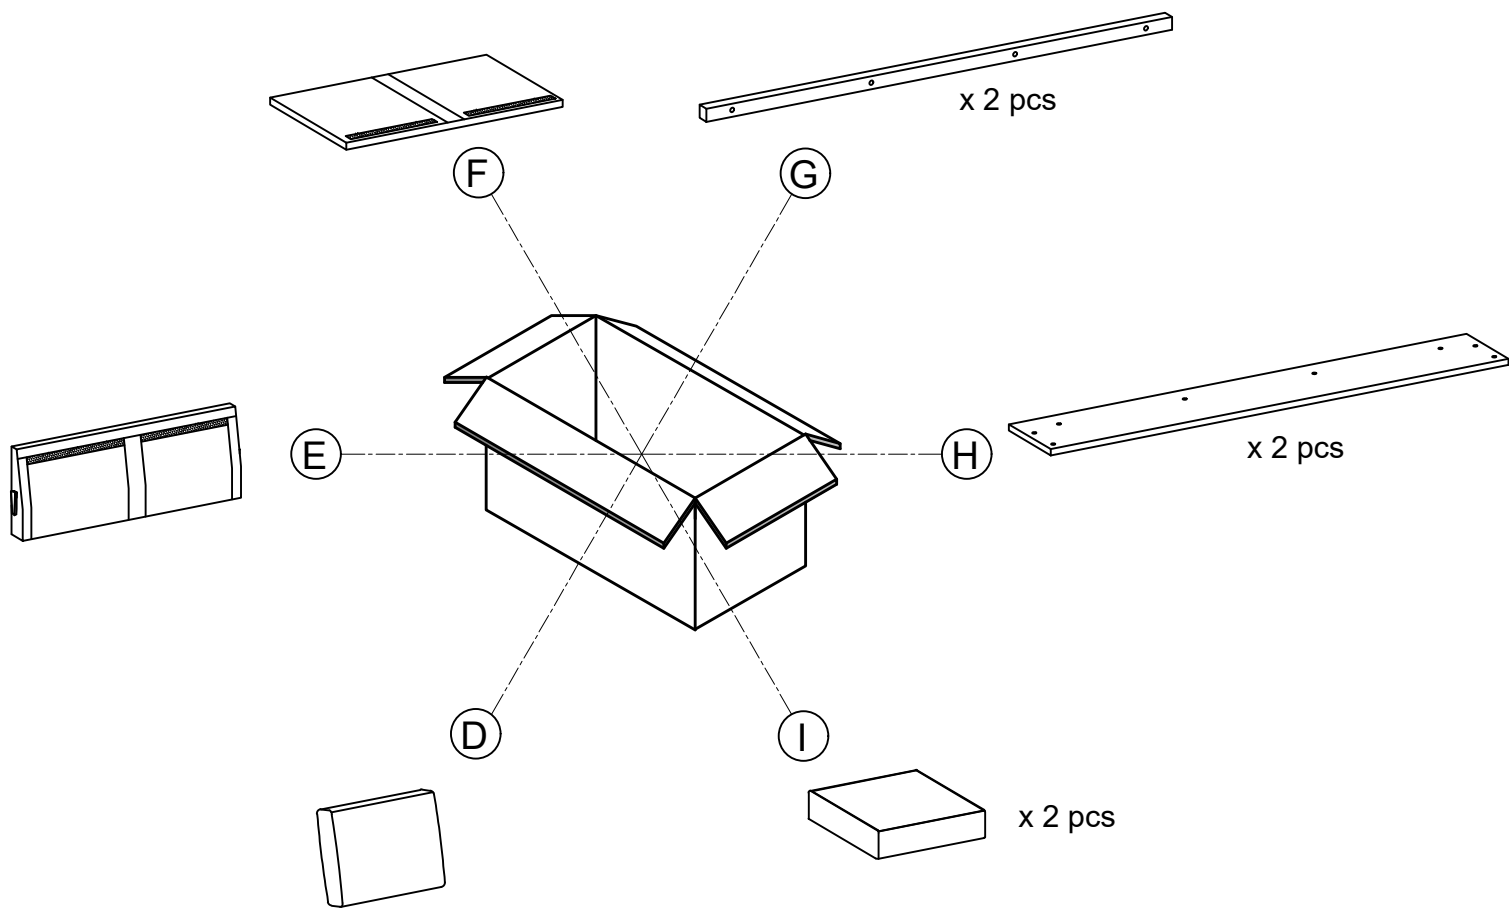

* Take out the (E) (F) (G) (H) (I) (D)