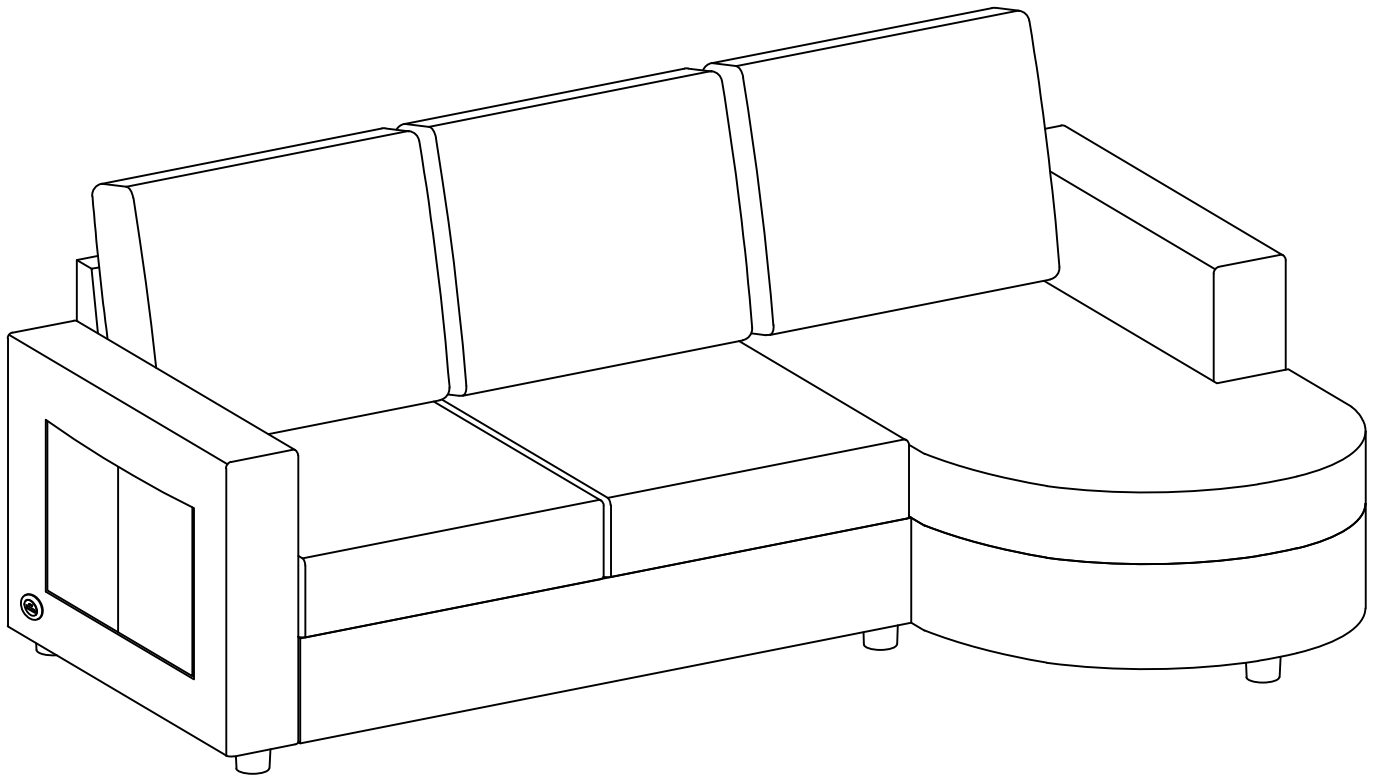

ASSEMBLY INSTRUCTION

COMPONENT LIST

NO.	DRAWING	QTY	DESCRIPTION
A		1	Chaise Frame
B		1	Chaise Seat Cushion
C		1	Short Backrest
D		2	Back Cushion
L		8	Round Legs
M		4	Pad V
N		2	Two-headed Pads
O		16	Bolt 5/16" x 25mm
P		8	Bolt 5/16" x 45mm
Q		24	Flat Washer Ø8 5/16"
R		1	Allen Key

COMPONENT LIST

NO.	DRAWING	QTY	DESCRIPTION
E		1	Long Backrest
F		1	Loveseat Frame Body
G		2	Support Bar

NO.	DRAWING	QTY	DESCRIPTION
Ⓜ		2	Loveseat Panel
Ⓨ		2	Seat Cushion
Ⓩ		1	Back Cushion

COMPONENT LIST

NO.	DRAWING	QTY	DESCRIPTION
ⓐ		1	Right Arm
ⓑ		1	Left Arm

PARTSLIST

(A) 	(B) 	(C) 	(D) 	(E) 	(F) 
Chaise Frame x 1 pc	Chaise Seat Cushion x 1 pc	Short Backrest x 1 pc	Back Cushion x 3 pcs	Long Backrest x 1 pc	Loveseat Frame Body x 1 pc
(G) 	(H) 	(I) 	(J) 	(K) 	(L) 
Support Bar x 2 pcs	Loveseat Panel x 2 pcs	Seat Cushion x 2 pcs	Right Arm x 1 pc	Left Arm x 1 pc	Round Legs x 8 pcs
(M) 	(N) 	(O) 	(P) 	(Q) 	(R) 
Pad V x 4 pcs	Two-headed Pads x 2 pcs	Bolt 5/16" x 25mm x 16 pcs	Bolt 5/16" x 45mm x 8 pcs	Flat Washer Ø8 5/16" x 24 pcs	Allen Key x 1 pc