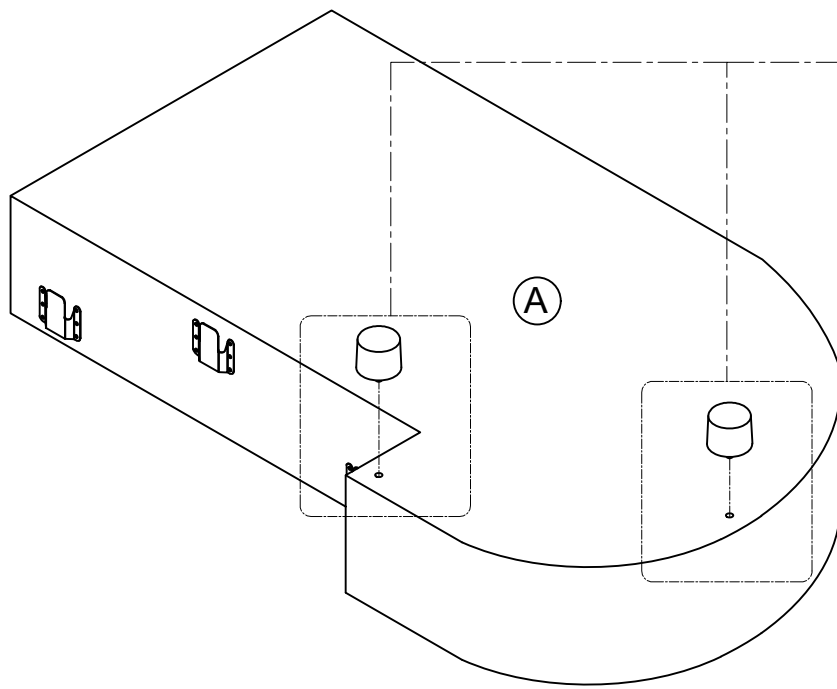

PARTSLIST

(A) 	(B) 	(C) 	(D) 	(E) 	(F) 
Chaise Frame x 1 pc	Chaise Seat Cushion x 1 pc	Short Backrest x 1 pc	Back Cushion x 3 pcs	Long Backrest x 1 pc	Loveseat Frame Body x 1 pc
(G) 	(H) 	(I) 	(J) 	(K) 	(L) 
Support Bar x 2 pcs	Loveseat Panel x 2 pcs	Seat Cushion x 2 pcs	Right Arm x 1 pc	Left Arm x 1 pc	Round Legs x 8 pcs
(M) 	(N) 	(O) 	(P) 	(Q) 	(R) 
Pad V x 4 pcs	Two-headed Pads x 2 pcs	Bolt 5/16" x 25mm x 16 pcs	Bolt 5/16" x 45mm x 8 pcs	Flat Washer Ø8 5/16" x 24 pcs	Allen Key x 1 pc

* Take out the (E) (F) (G) (H) (I) (D)

* Take out the (J) (K)

STEP 1:

STEP 2:

STEP 3:

(L) x 2 pcs

STEP 4:

STEP 5: