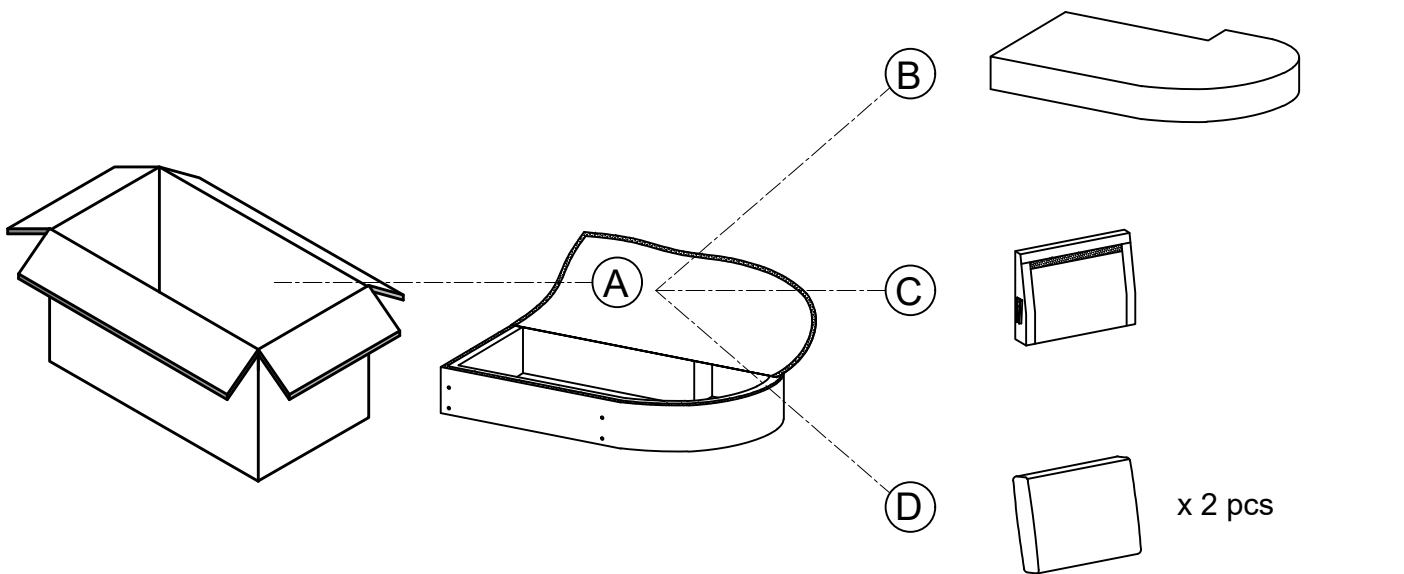

PARTSLIST

(A) 	(B) 	(C) 	(D) 	(E) 	(F)
Chaise Frame x 1 pc	Chaise Seat Cushion x 1 pc	Short Backrest x 1 pc	Back Cushion x 3 pcs	Long Backrest x 1 pc	Loveseat Frame Body x 1 pc
(G) 	(H) 	(I) 	(J) 	(K) 	(L)
Support Bar x 2 pcs	Loveseat Panel x 2 pcs	Seat Cushion x 2 pcs	Right Arm x 1 pc	Left Arm x 1 pc	Round Legs x 8 pcs
(M) 	(N) 	(O) 	(P) 	(Q) 	(R)
Pad V x 4 pcs	Two-headed Pads x 2 pcs	Bolt 5/16" x 25mm x 16 pcs	Bolt 5/16" x 45mm x 8 pcs	Flat Washer Ø8 5/16" x 24 pcs	Allen Key x 1 pc

* Take out the (A) (B) (C) (D) (L) (M) (N) (O) (P) (Q) (R)

(L) x 8 pcs

(O) x 16 pcs

(R) x 1 pc

(M) x 4 pcs

(P) x 8 pcs

(N) x 2 pcs

(Q) x 24 pcs