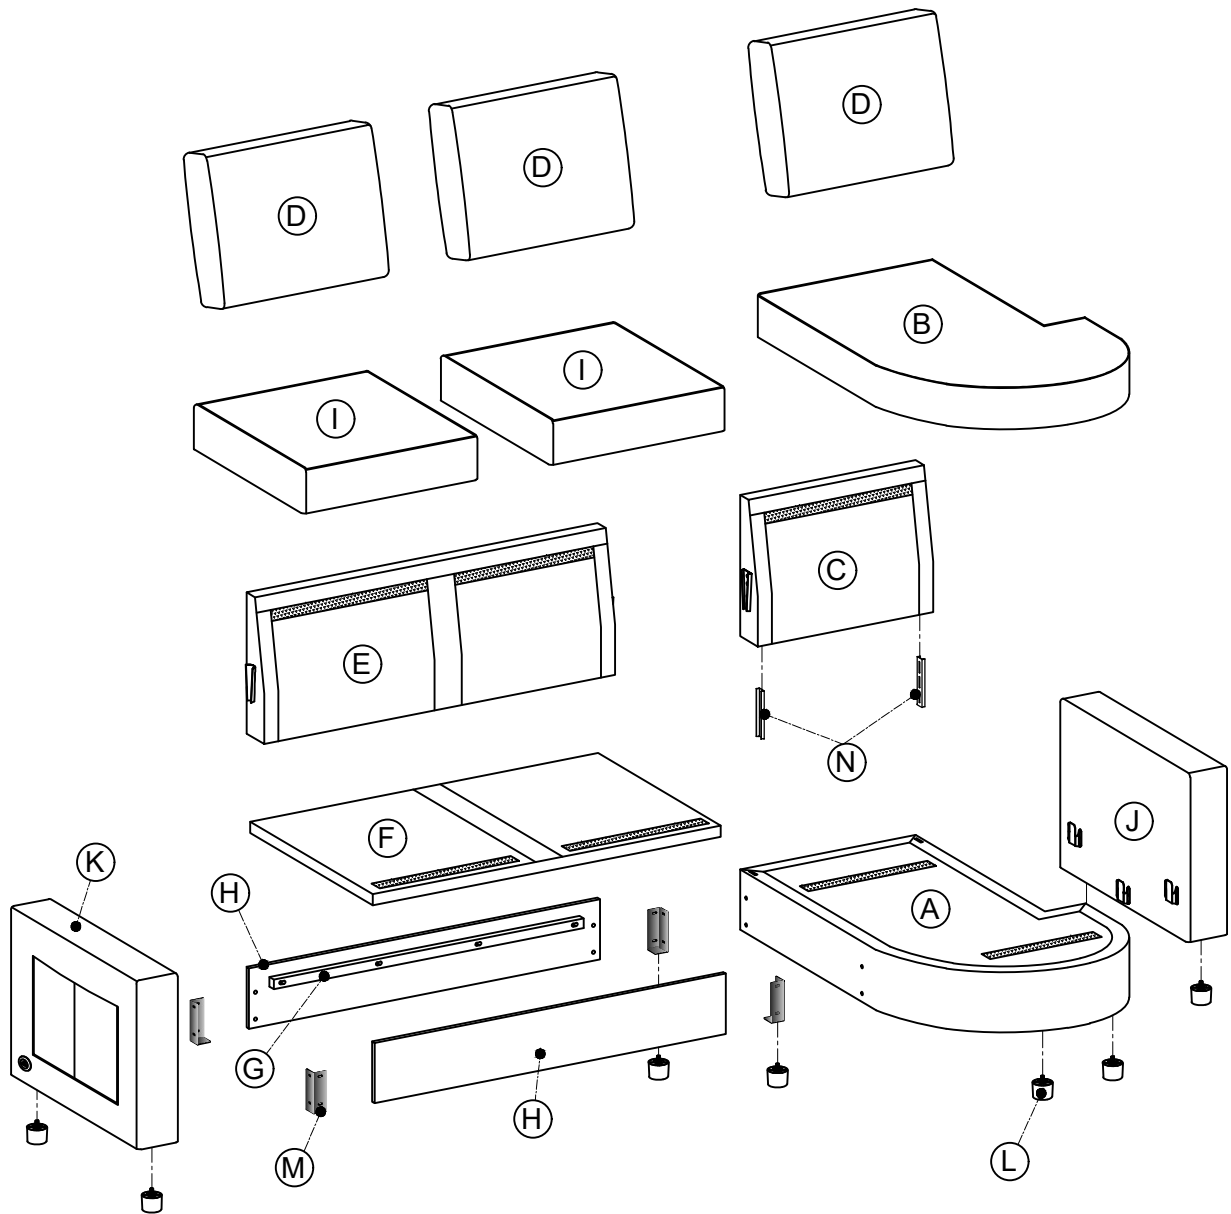

ASSEMBLY INSTRUCTION

COMPONENT LIST

NO.	DRAWING	QTY	DESCRIPTION
A		1	Chaise Frame
B		1	Chaise Seat Cushion
C		1	Short Backrest
D		2	Back Cushion
L		8	Round Legs
M		4	Pad V
N		2	Two-headed Pads
O		16	Bolt 5/16" x 25mm
P		8	Bolt 5/16" x 45mm
Q		24	Flat Washer Ø8 5/16"
R		1	Allen Key

COMPONENT LIST

NO.	DRAWING	QTY	DESCRIPTION
E		1	Long Backrest
F		1	Loveseat Frame Body
G		2	Support Bar

NO.	DRAWING	QTY	DESCRIPTION
Ⓜ		2	Loveseat Panel
Ⓨ		2	Seat Cushion
Ⓩ		1	Back Cushion

COMPONENT LIST

NO.	DRAWING	QTY	DESCRIPTION
ⓐ		1	Right Arm
ⓑ		1	Left Arm

PARTSLIST

(A) 	(B) 	(C) 	(D) 	(E) 	(F) 
Chaise Frame x 1 pc	Chaise Seat Cushion x 1 pc	Short Backrest x 1 pc	Back Cushion x 3 pcs	Long Backrest x 1 pc	Loveseat Frame Body x 1 pc
(G) 	(H) 	(I) 	(J) 	(K) 	(L) 
Support Bar x 2 pcs	Loveseat Panel x 2 pcs	Seat Cushion x 2 pcs	Right Arm x 1 pc	Left Arm x 1 pc	Round Legs x 8 pcs
(M) 	(N) 	(O) 	(P) 	(Q) 	(R) 
Pad V x 4 pcs	Two-headed Pads x 2 pcs	Bolt 5/16" x 25mm x 16 pcs	Bolt 5/16" x 45mm x 8 pcs	Flat Washer Ø8 5/16" x 24 pcs	Allen Key x 1 pc