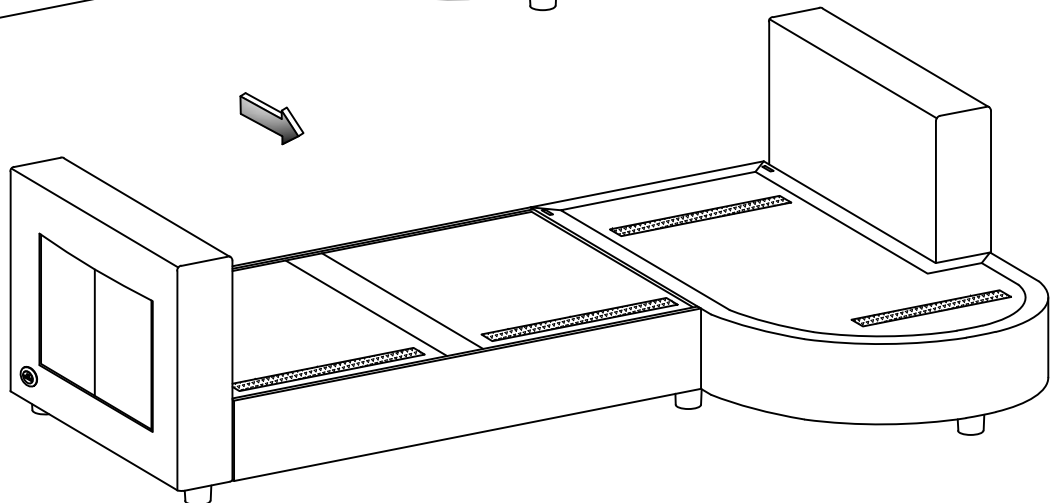

STEP 5:

(R) (O) (Q)
x 8 pcs x 8 pcs

STEP 6: