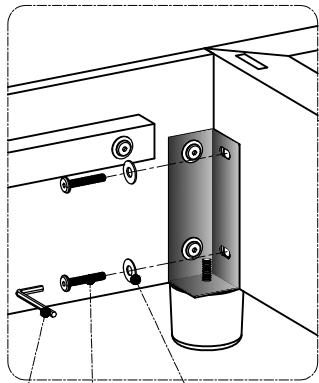

PARTSLIST

(A) 	(B) 	(C) 	(D) 	(E) 	(F) 
Chaise Frame x 1 pc	Chaise Seat Cushion x 1 pc	Short Backrest x 1 pc	Back Cushion x 3 pcs	Long Backrest x 1 pc	Loveseat Frame Body x 1 pc
(G) 	(H) 	(I) 	(J) 	(K) 	(L) 
Support Bar x 2 pcs	Loveseat Panel x 2 pcs	Seat Cushion x 2 pcs	Right Arm x 1 pc	Left Arm x 1 pc	Round Legs x 8 pcs
(M) 	(N) 	(O) 	(P) 	(Q) 	(R) 
Pad V x 4 pcs	Two-headed Pads x 2 pcs	Bolt 5/16" x 25mm x 16 pcs	Bolt 5/16" x 45mm x 8 pcs	Flat Washer Ø8 5/16" x 24 pcs	Allen Key x 1 pc

* Take out the (E) (F) (G) (H) (I) (D)

* Take out the (J) (K)

STEP 1:

STEP 2:

STEP 3:

(L) x 2 pcs

STEP 4:

STEP 5: