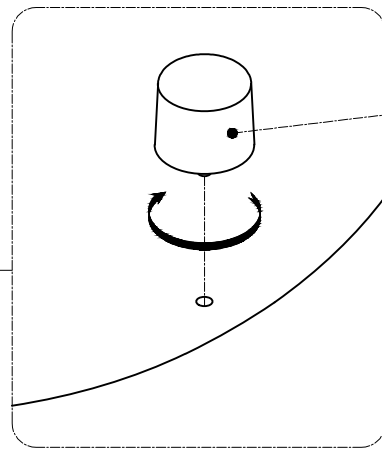

ASSEMBLY INSTRUCTION

COMPONENT LIST

NO.	DRAWING	QTY	DESCRIPTION
A		1	Chaise Frame
B		1	Chaise Seat Cushion
C		1	Short Backrest
D		2	Back Cushion
L		8	Round Legs
M		4	Pad V
N		2	Two-headed Pads
O		16	Bolt 5/16" x 25mm
P		8	Bolt 5/16" x 45mm
Q		24	Flat Washer Ø8 5/16"
R		1	Allen Key

PARTSLIST

(A) 	(B) 	(C) 	(D) 	(E) 	(F) 
Chaise Frame x 1 pc	Chaise Seat Cushion x 1 pc	Short Backrest x 1 pc	Back Cushion x 3 pcs	Long Backrest x 1 pc	Loveseat Frame Body x 1 pc
(G) 	(H) 	(I) 	(J) 	(K) 	(L) 
Support Bar x 2 pcs	Loveseat Panel x 2 pcs	Seat Cushion x 2 pcs	Right Arm x 1 pc	Left Arm x 1 pc	Round Legs x 8 pcs
(M) 	(N) 	(O) 	(P) 	(Q) 	(R) 
Pad V x 4 pcs	Two-headed Pads x 2 pcs	Bolt 5/16" x 25mm x 16 pcs	Bolt 5/16" x 45mm x 8 pcs	Flat Washer Ø8 5/16" x 24 pcs	Allen Key x 1 pc

* Take out the (A) (B) (C) (D) (L) (M) (N) (O) (P) (Q) (R)

(L)  x 8 pcs

(O)  x 16 pcs

(R)  x 1 pc

(M)  x 4 pcs

(P)  x 8 pcs

(N)  x 2 pcs

(Q)  x 24 pcs

* Take out the (E) (F) (G) (H) (I) (D)

* Take out the (J) (K)

STEP 1:

STEP 2:

STEP 3:

(L) x 2 pcs

STEP 4:

STEP 5: