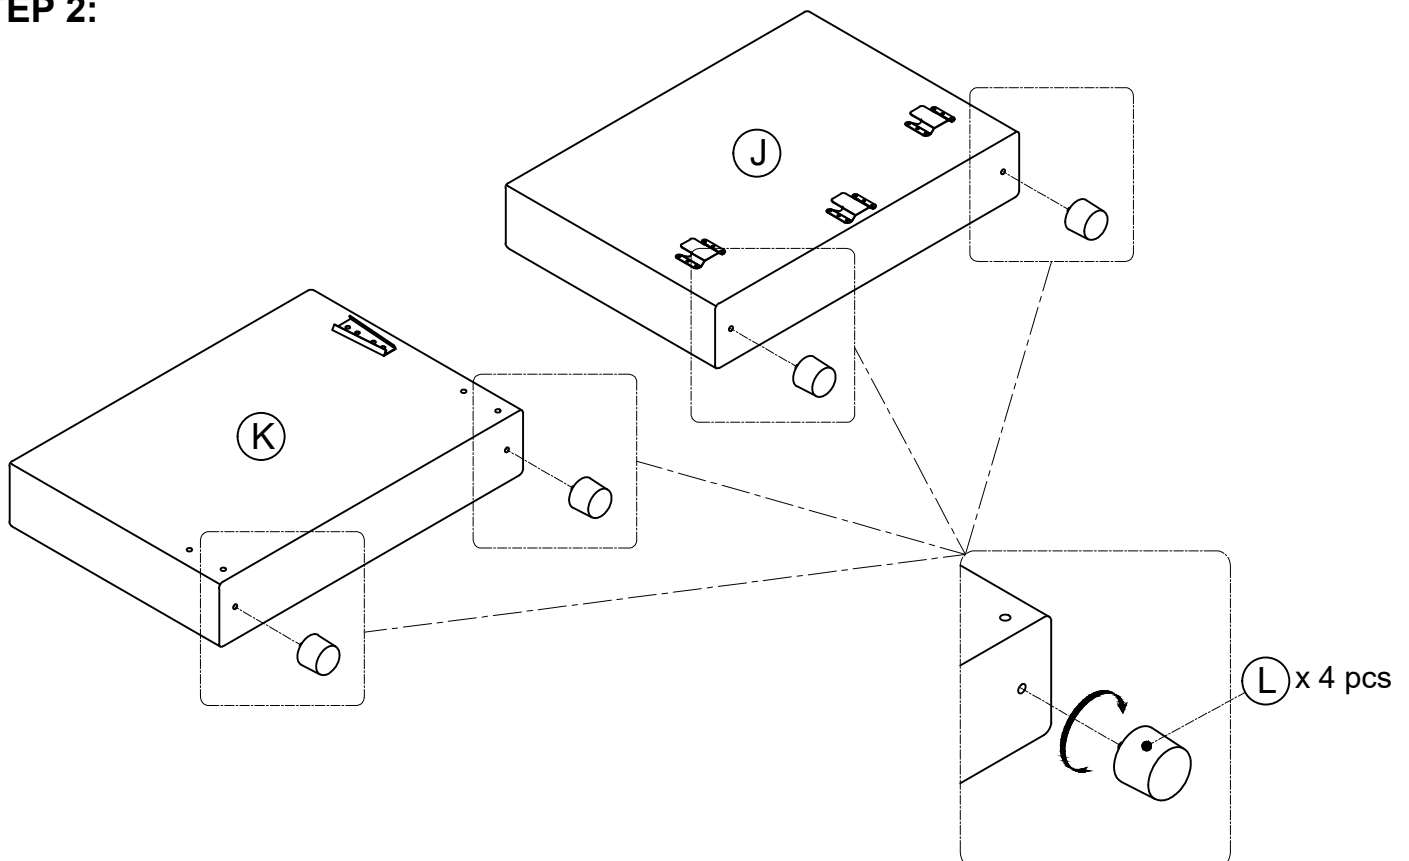

PARTSLIST

(A) 	(B) 	(C) 	(D) 	(E) 	(F) 
Chaise Frame x 1 pc	Chaise Seat Cushion x 1 pc	Short Backrest x 1 pc	Back Cushion x 3 pcs	Long Backrest x 1 pc	Loveseat Frame Body x 1 pc
(G) 	(H) 	(I) 	(J) 	(K) 	(L) 
Support Bar x 2 pcs	Loveseat Panel x 2 pcs	Seat Cushion x 2 pcs	Right Arm x 1 pc	Left Arm x 1 pc	Round Legs x 8 pcs
(M) 	(N) 	(O) 	(P) 	(Q) 	(R) 
Pad V x 4 pcs	Two-headed Pads x 2 pcs	Bolt 5/16" x 25mm x 16 pcs	Bolt 5/16" x 45mm x 8 pcs	Flat Washer Ø8 5/16" x 24 pcs	Allen Key x 1 pc

* Take out the (E) (F) (G) (H) (I) (D)

* Take out the (J) (K)

STEP 1:

STEP 2:

STEP 3:

(L) x 2 pcs

STEP 4:

STEP 5: