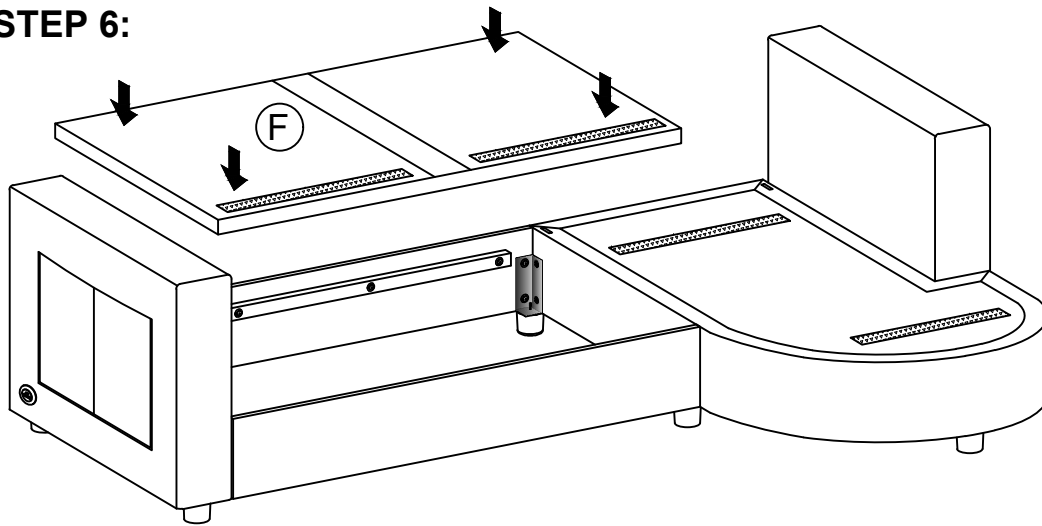

STEP 5:

(R) (O) (Q)
x 8 pcs x 8 pcs

STEP 6: