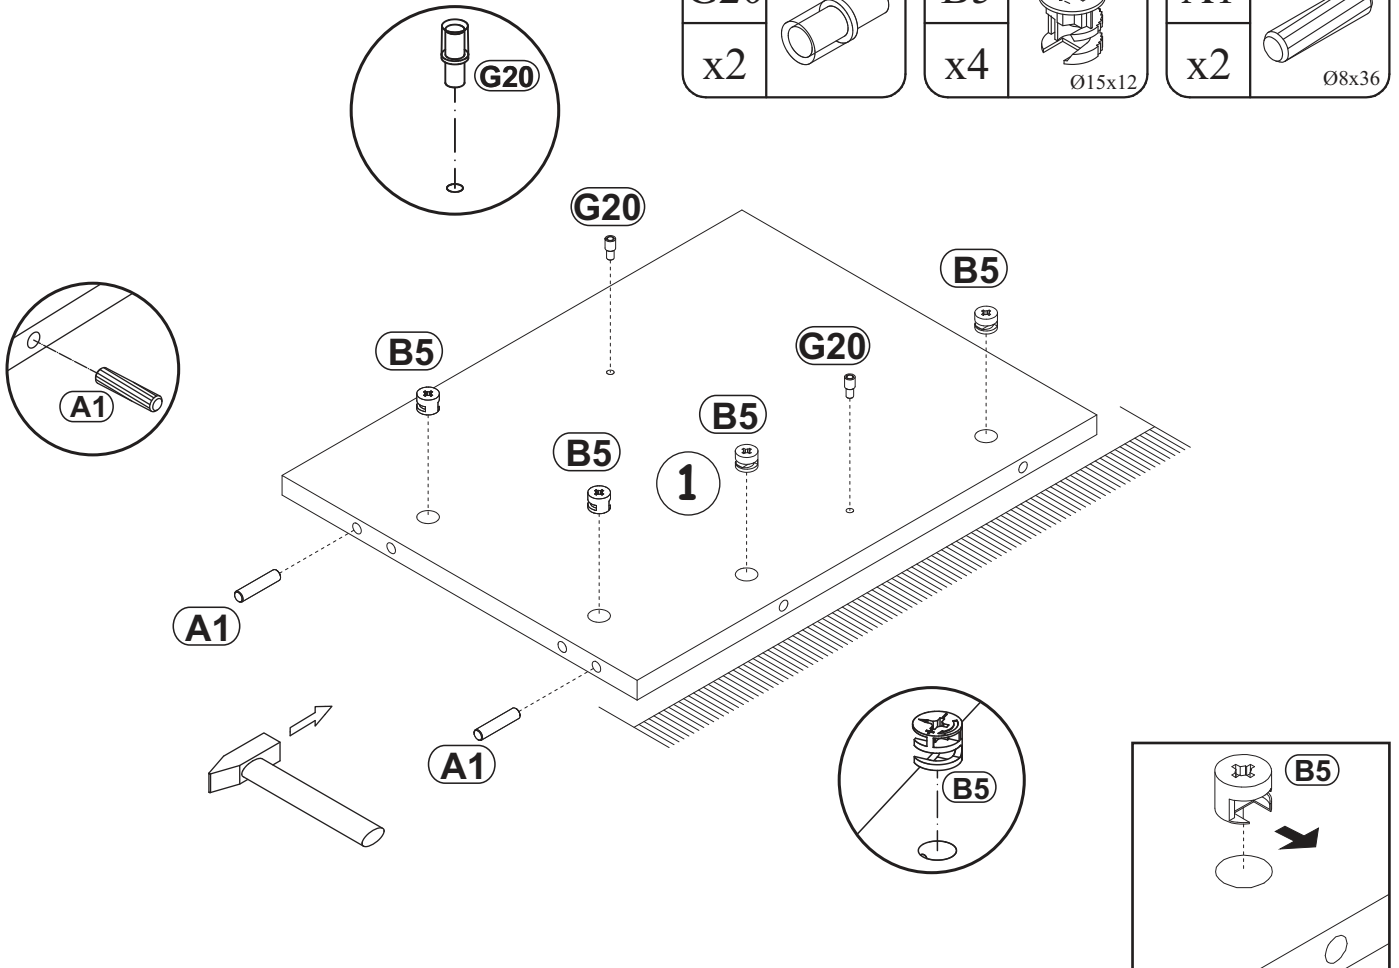

120 min

TV STAND

TV STAND

A1 x28	Ø5/16"x1 27/64" Ø8x36	B11 x4	Ø9/32"x1 31/32" Ø7x50	G4 x4		B4 x29		B5 x29	Ø19/32"x15/32" Ø15x12	G5 x29	
T3/T5 x2		UP13 x3	UPØ1/8"x5/8" UPØ3x16	D10 x22	USØ9/64"x33/64" USØ3,5x13	G20 x8		E21 x4	Ø1 3/8" Ø35 H=0	E2 x4	H=0
G2 x1		I2 x4		D6 x10	USØ9/64"x13/16" USØ3,5x30	BO1 x2	60N	LZ3 x1		LED x2	
				ST3 x5	2 23/64"x2 23/64" x63/64" 60x60x25			S1 x12			

1

TV STAND

2

3

TV STAND

4

5

TV STAND

D10	US09/64"x33/64"
x4	US03,5x13

B4	
x6	

T3/T5	
x2	

10

A1	Ø5/16"x1 27/64"	B4	
x4	Ø8x36	x9	

TV STAND

11

D10	USØ9/64"x33/64"
x12	USØ3,5x13

14

TV STAND

15

G5	
x6	

180°

16

90°

UP13	UPØ1/8" x 5/8"
x3	UPØ3x16