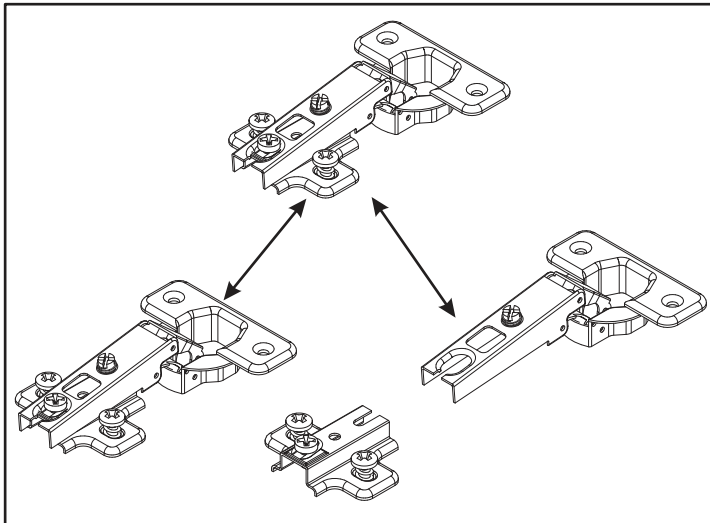

120 min

TV STAND

TV STAND

A1 x28	Ø5/16"x1 27/64" Ø8x36	B11 x4	Ø9/32"x1 31/32" Ø7x50	G4 x4		B4 x29		B5 x29	Ø19/32"x15/32" Ø15x12	G5 x29	
T3/T5 x2		UP13 x3	UPØ1/8"x5/8" UPØ3x16	D10 x22	USØ9/64"x33/64" USØ3,5x13	G20 x8		E21 x4	Ø1 3/8" Ø35 H=0	E2 x4	H=0
G2 x1		I2 x4		D6 x10	USØ9/64"x13/16" USØ3,5x30	BO1 x2	60N	LZ3 x1		LED x2	
				ST3 x5	2 23/64"x2 23/64" x63/64" 60x60x25			S1 x12			

D10	US09/64"x33/64"
x4	US03,5x13

B4	
x6	

T3/T5	
x2	

10

A1	Ø5/16"x1 27/64"	B4	
x4	Ø8x36	x9	

TV STAND

11

D10	USØ9/64"x33/64"
x12	USØ3,5x13

14

TV STAND

15

G5	
x6	

180°

16

90°

UP13	UPØ1/8" x 5/8"
x3	UPØ3x16