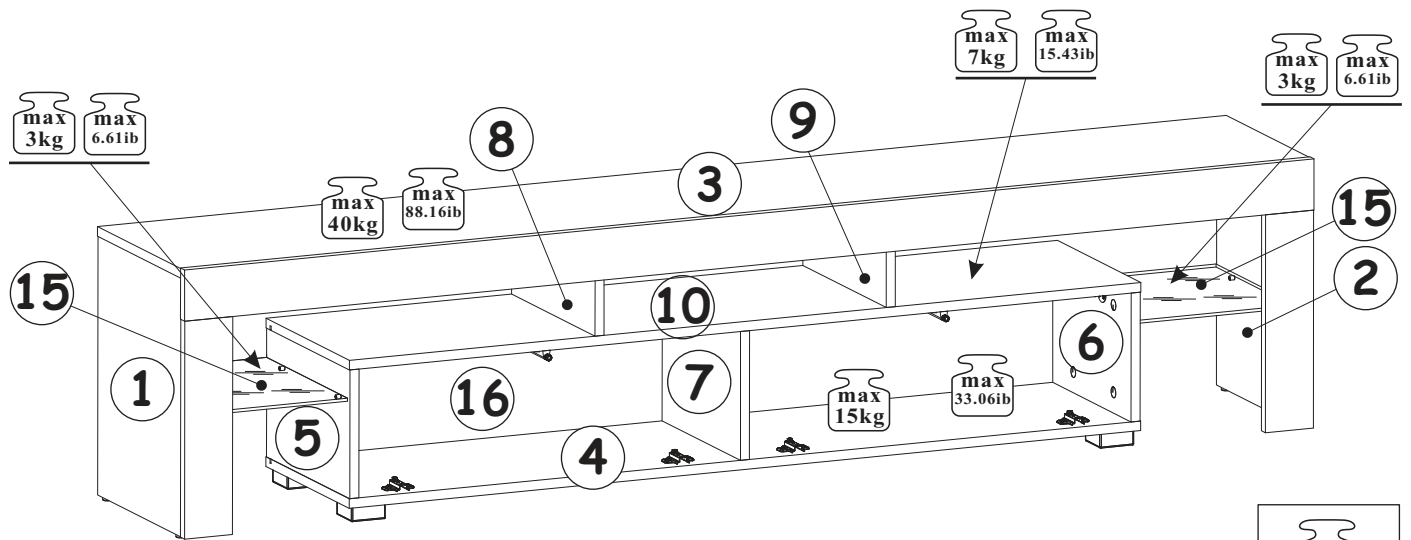

TV STAND

NO	Dim			Col.-No	Qty
1	430	332	16	1	1
2	430	332	16	1	1
3	2000	332	16	2	1
4	1402	332	16	2	1
5	214	332	16	1	1
6	214	332	16	1	1
7	214	312	16	1	1
8	164	332	16	1	1
9	164	332	16	1	1
10	1402	332	16	2	1
11	696	242	16	2	2
12	2001	85	18	2	1
13	362	85	18	2	1
14	362	85	18	2	1
15	282	322	5	1	2
16	1380	226	3	2	1

NO	Inch			Col.-No	Qty
1	16 59/64	13 5/64	5/8	1	1
2	16 59/64	13 5/64	5/8	1	1
3	78 47/64	13 5/64	5/8	2	1
4	55 13/64	13 5/64	5/8	2	1
5	8 27/64	13 5/64	5/8	1	1
6	8 27/64	13 5/64	5/8	1	1
7	8 27/64	12 9/32	5/8	1	1
8	6 29/64	13 5/64	5/8	1	1
9	6 29/64	13 5/64	5/8	1	1
10	55 13/64	13 5/64	5/8	2	1
11	27 13/32	9 17/32	5/8	2	2
12	78 25/32	3 11/32	45/64	2	1
13	14 1/4	3 11/32	45/64	2	1
14	14 1/4	3 11/32	45/64	2	1
15	11 7/64	12 43/64	13/64	1	2
16	54 21/64	8 57/64	1/8	2	1

120 min