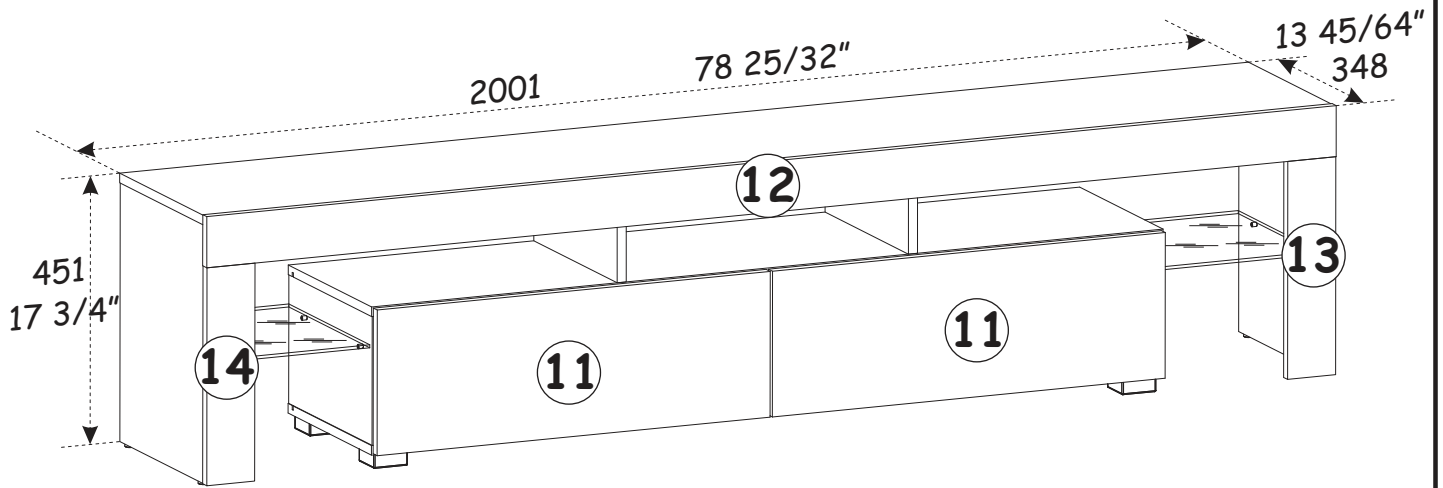

TV STAND

NO	Dim			Col.-No	Qty
1	430	332	16	1	1
2	430	332	16	1	1
3	2000	332	16	2	1
4	1402	332	16	2	1
5	214	332	16	1	1
6	214	332	16	1	1
7	214	312	16	1	1
8	164	332	16	1	1
9	164	332	16	1	1
10	1402	332	16	2	1
11	696	242	16	2	2
12	2001	85	18	2	1
13	362	85	18	2	1
14	362	85	18	2	1
15	282	322	5	1	2
16	1380	226	3	2	1

NO	Inch			Col.-No	Qty
1	16 59/64	13 5/64	5/8	1	1
2	16 59/64	13 5/64	5/8	1	1
3	78 47/64	13 5/64	5/8	2	1
4	55 13/64	13 5/64	5/8	2	1
5	8 27/64	13 5/64	5/8	1	1
6	8 27/64	13 5/64	5/8	1	1
7	8 27/64	12 9/32	5/8	1	1
8	6 29/64	13 5/64	5/8	1	1
9	6 29/64	13 5/64	5/8	1	1
10	55 13/64	13 5/64	5/8	2	1
11	27 13/32	9 17/32	5/8	2	2
12	78 25/32	3 11/32	45/64	2	1
13	14 1/4	3 11/32	45/64	2	1
14	14 1/4	3 11/32	45/64	2	1
15	11 7/64	12 43/64	13/64	1	2
16	54 21/64	8 57/64	1/8	2	1

120 min