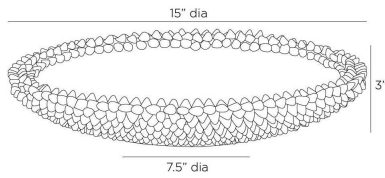

ARTERIOS

GRAWLER CENTERPIECE

ATC09
H: 3 IN, Dia: 15.00 IN
Eggshell

Glazed in eggshell, our handmade terracotta bowl may recall a sea anemone or coral. The smooth interior offers a contrast to its layered, textural form. Finish will vary.

APPEARANCE

Material	Terracotta
Finish	Eggshell
Finish Will Vary	Yes
Top Coat/Sealant	Yes

DIMENSIONS

Foot Print	Dia: 7.50 IN
------------	--------------

SHIPPING

Product Weight	7.6 lbs
Gross Weight 1	24.2 lbs
Shipping Box 1	H: 9 IN, L: 9 IN, W: 16 IN