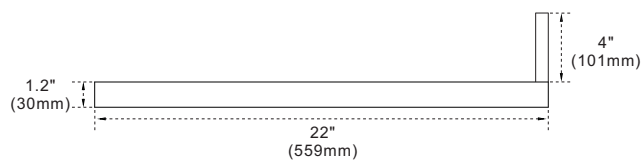

Side view

NOTE: SINK STYLE, SHAPE, FAUCET HOLES, CUTOUT ON TOP, VANITY MAY VARY FROM THE PICTURE ABOVE. INSTRUCTIONAL PURPOSE ONLY.

Professional installation is recommended.
www.bellaterra-home.com

Bellaterra Home LLC, All Rights Reserved 2017