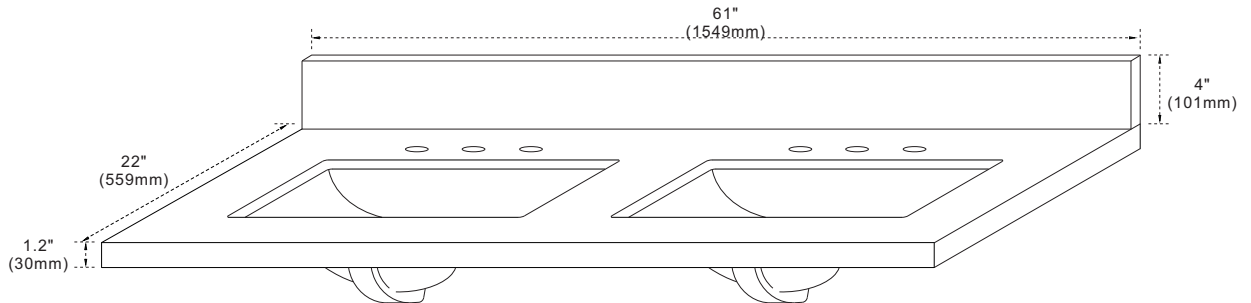

BELLATERRA HOME

Model: 430002-61D Countertop

Features

1. Double 20" rectangular undermount sink cutout;
2. 8" wide spread faucet holes;
3. 4" height backsplash (sold separately);
4. Thickness laminated to 1.2";