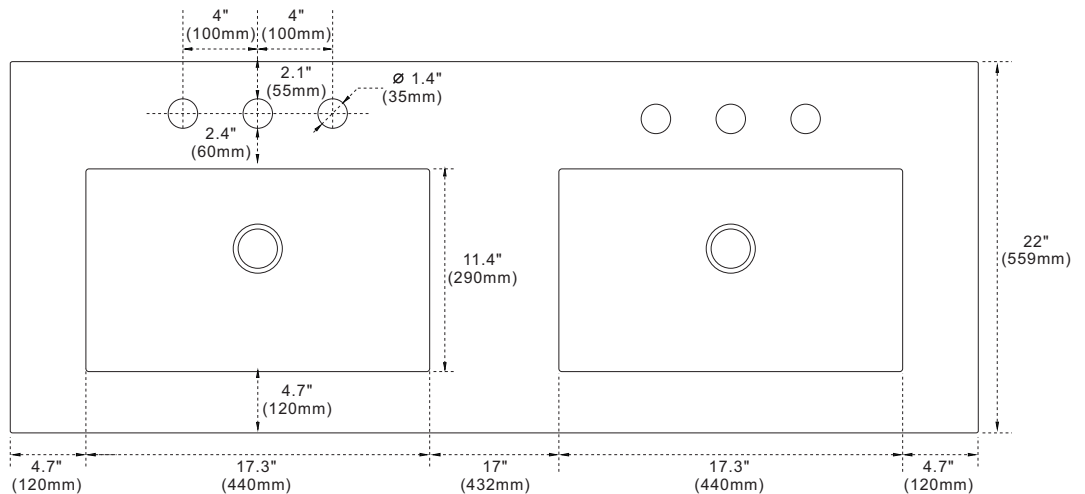

BELLATERRA HOME

Model: 430002-61D Countertop

Features

1. Double 20" rectangular undermount sink cutout;
2. 8" wide spread faucet holes;
3. 4" height backsplash (sold separately);
4. Thickness laminated to 1.2";

Colors / Finishes

- WM - Natural White Carrara marble;
- BG - Natural Black Galaxy Granite;
- GY - Natural Grey Granite;
- WE - White Engineer Stone;

Top view

Side view

NOTE: SINK STYLE, SHAPE, FAUCET HOLES, CUTOUT ON TOP, VANITY MAY VARY FROM THE PICTURE ABOVE. INSTRUCTIONAL PURPOSE ONLY.

Professional installation is recommended.
www.bellaterra-home.com

Bellaterra Home LLC, All Rights Reserved 2017