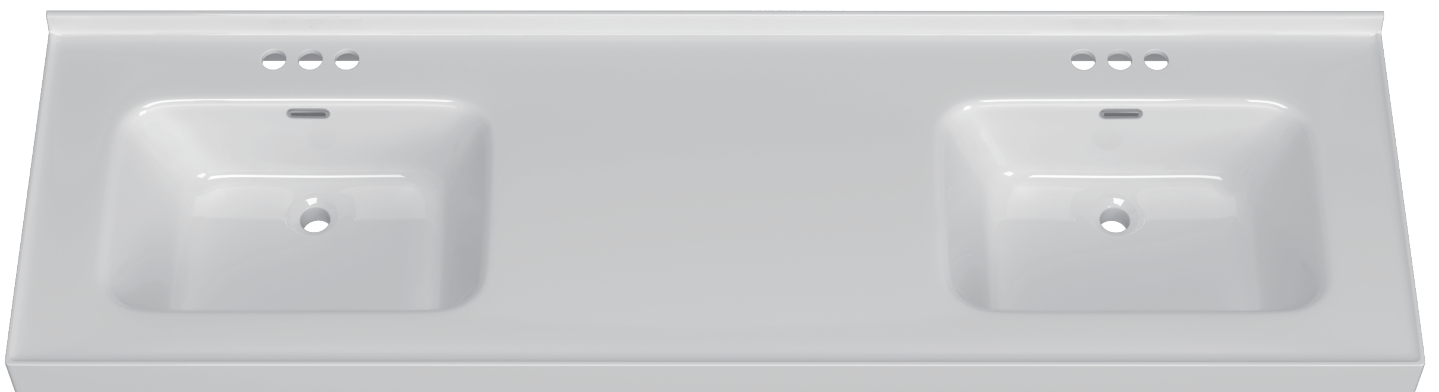

ZEAFIVE[®]

DIMENSION DETAILS

BATHROOM VANITY

✉ Email: service@bestgosupplychaininc.com

MODEL.
EB73D

PRODUCT
INSTRUCTION
VIDEO

COUNTERTOP SIZE

TOP VIEW

BOTTOM VIEW

Front View

Side View

NAME: Integrated Top with Sink

MATERIAL: Solid Surface

COLOR: Glossy White

STYLE: Seamless/ Minimalism

Overall Countertop Dimension: 73" x 22" x 4³/₁₆"

Internal Sink Dimension: 19¹¹/₁₆" x 13" x 6⁵/₁₆"

Installation Method: Semi-Recessed