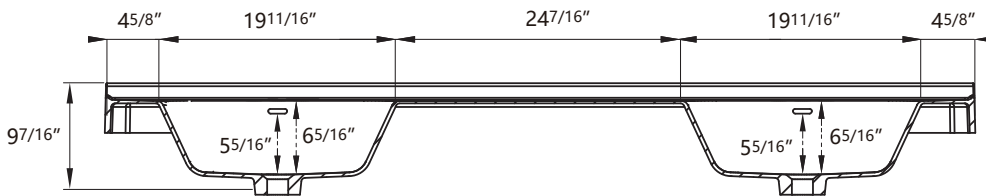

ZEAFIVE[®]

DIMENSION DETAILS

BATHROOM VANITY

✉ Email: service@bestgosupplychaininc.com

MODEL.
EB73D

PRODUCT
INSTRUCTION
VIDEO

COUNTERTOP SIZE

TOP VIEW

BOTTOM VIEW

Front View

Side View

NAME: Integrated Top with Sink

MATERIAL: Solid Surface

COLOR: Glossy White

STYLE: Seamless/ Minimalism

Overall Countertop Dimension: 73" x 22" x 4³/₁₆"

Internal Sink Dimension: 19¹¹/₁₆" x 13" x 6⁵/₁₆"

Installation Method: Semi-Recessed