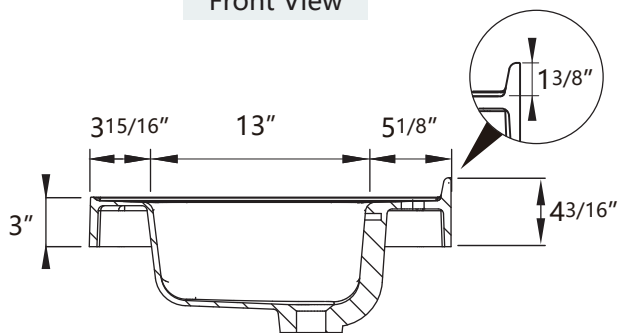

ZEAFIVE[®]

DIMENSION DETAILS

BATHROOM VANITY

✉ Email: service@bestgosupplychaininc.com

MODEL.
EB73D

PRODUCT
INSTRUCTION
VIDEO

COUNTERTOP SIZE

TOP VIEW

BOTTOM VIEW

Front View

Side View

NAME: Integrated Top with Sink

MATERIAL: Solid Surface

COLOR: Glossy White

STYLE: Seamless/ Minimalism

Overall Countertop Dimension: 73" x 22" x 4³/₁₆"

Internal Sink Dimension: 19¹¹/₁₆" x 13" x 6⁵/₁₆"

Installation Method: Semi-Recessed