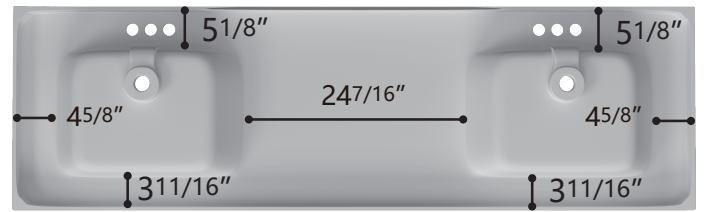

ZEAFIVE[®]

DIMENSION DETAILS

BATHROOM VANITY

✉ Email: service@bestgosupplychaininc.com

MODEL.
EB73D

PRODUCT
INSTRUCTION
VIDEO

COUNTERTOP SIZE

TOP VIEW

BOTTOM VIEW

Front View

Side View

NAME: Integrated Top with Sink

MATERIAL: Solid Surface

COLOR: Glossy White

STYLE: Seamless/ Minimalism

Overall Countertop Dimension: 73" x 22" x 4³/₁₆"

Internal Sink Dimension: 19¹¹/₁₆" x 13" x 6⁵/₁₆"

Installation Method: Semi-Recessed