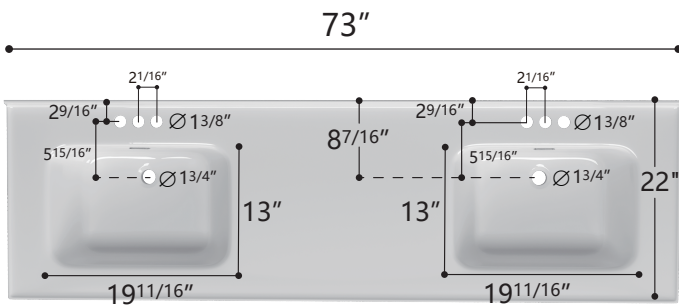

ZEAFIVE[®]

DIMENSION DETAILS

BATHROOM VANITY

✉ Email: service@bestgosupplychaininc.com

MODEL.
EB73D

PRODUCT
INSTRUCTION
VIDEO

COUNTERTOP SIZE

TOP VIEW

BOTTOM VIEW

Front View

Side View

NAME: Integrated Top with Sink

MATERIAL: Solid Surface

COLOR: Glossy White

STYLE: Seamless/ Minimalism

Overall Countertop Dimension: 73" x 22" x 4³/₁₆"

Internal Sink Dimension: 19¹¹/₁₆" x 13" x 6⁵/₁₆"

Installation Method: Semi-Recessed