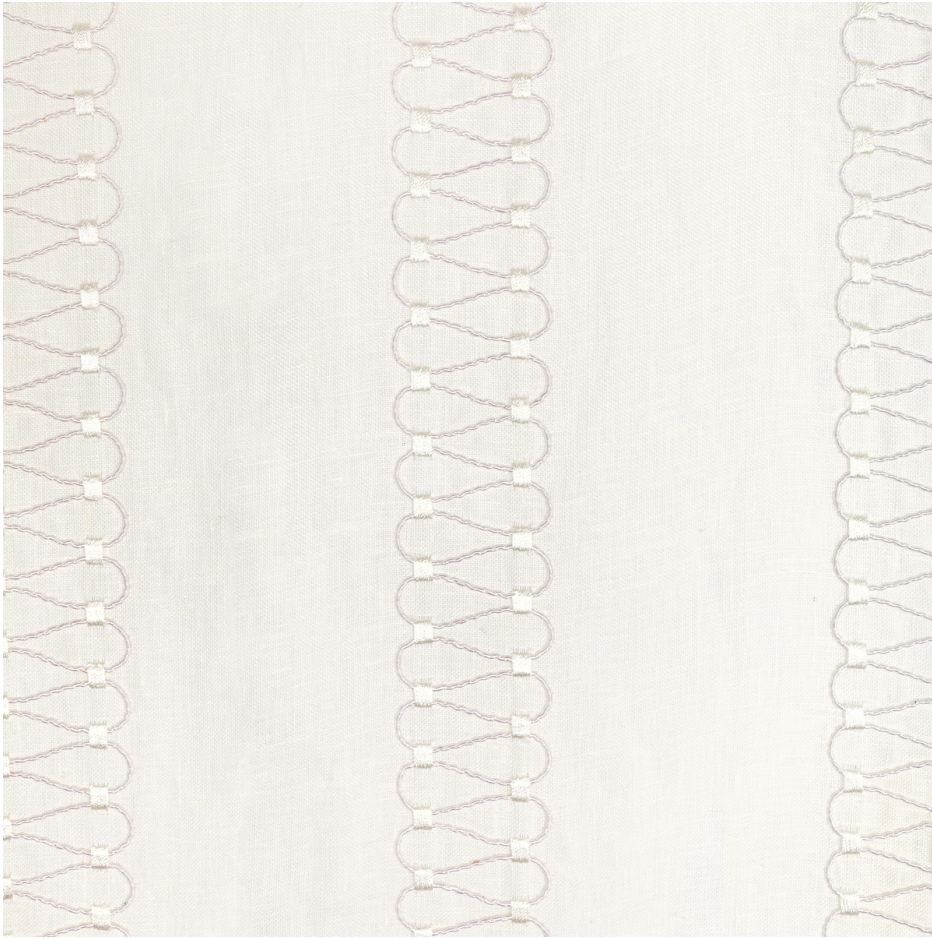

Alston Sheer - Ivory
SKU: 2021126.1.0

LEE JOFA

SKU: **2021126.1.0**

Repeat UOM: **in in (0 cm)**

Horizontal Repeat: **5.19 in (13.18 cm)**

Type: **Embroidery**

End Use: **Drapery**

Width: **51.96 in (131.98 cm)**

Vertical Repeat: **15.74 in (39.98 cm)**

Brand: **Lee Jofa**

Railroaded: **No**

Composition: **Linen - 60%, Viscose - 40%**