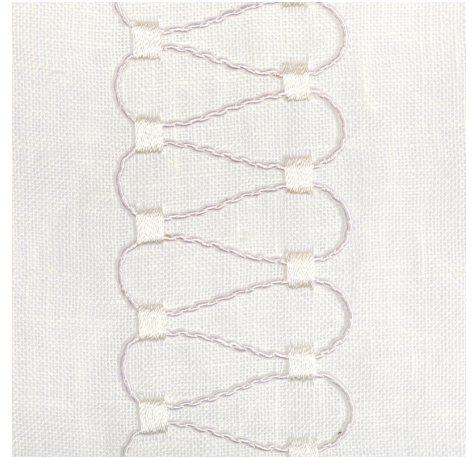

Alston Sheer - Ivory
SKU: 2021126.1.0

LEE JOFA

SKU: **2021126.1.0**

Repeat UOM: **in in (0 cm)**

Horizontal Repeat: **5.19 in (13.18 cm)**

Type: **Embroidery**

End Use: **Drapery**

Width: **51.96 in (131.98 cm)**

Vertical Repeat: **15.74 in (39.98 cm)**

Brand: **Lee Jofa**

Railroaded: **No**

Composition: **Linen - 60%, Viscose - 40%**