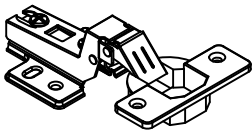

The dowels are necessary to attach assembly parts together in the following steps. Place a small amount of glue on the end of the dowel before attaching parts together. Please remember wipe away the excess glue immediately.

VI. A Phillips head screwdriver is required for the assembly of this product.

VII. Steps for assembly of three-in-one screws.

VIII. Screw fixation diagram for all fittings.

Parts List

- ① x 1
- ② x 1
- ③ x 1
- ④ x 1
- ⑤ x 1
- ⑥ x 1
- ⑦ x 1
- ⑧ x 1
- ⑨ x 1
- ⑩ x 1
- ⑪ x 1
- ⑫ x 1
- ⑬ x 1

Hardware List

A (20+2pcs)

Ø15
B (20+2pcs)

Ø6*30mm
C (30+2pcs)

D (2pcs)

Ø3.5*12mm
E (42+2pcs)

Ø3.5*30mm
F (12+1pcs)

G (28+2pcs)

STEP#1

E x 4pcs

I-CL x 1pc

STEP#2

E x 4pcs

I-CR x 1pc

STEP#3

STEP#4