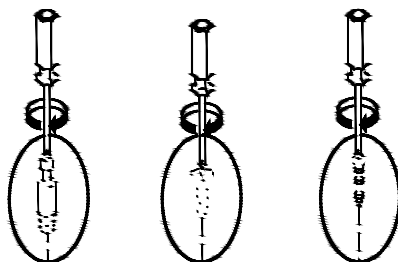

General Assembly Guidelines

- I. Please ensure that all parts and hardware are available before assembly.
- II. Follow each step carefully to ensure the proper assembly of this product.
- III. For ease of assembly, two people are recommended to assemble this product.
- IV. The three main types of hardware are: wood dowels , screws and bolts.
- V. The glue is to secure wood dowels in place. When first inserting dowels, locate the appropriate hole for the dowel, and place a small amount of glue in the hole then insert the dowel. Please remember wipe away the excess glue immediately.

The dowels are necessary to attach assembly parts together in the following steps. Place a small amount of glue on the end of the dowel before attaching parts together. Please remember wipe away the excess glue immediately.

VI. A Phillips head screwdriver is required for the assembly of this product.

VII. Steps for assembly of three-in-one screws.

VIII. Screw fixation diagram for all fittings.

Parts List

- ① x 1
- ② x 1
- ③ x 1
- ④ x 1
- ⑤ x 1
- ⑥ x 1
- ⑦ x 1
- ⑧ x 1
- ⑨ x 1
- ⑩ x 1
- ⑪ x 1
- ⑫ x 1
- ⑬ x 1

Hardware List

A (20+2pcs)

Ø15
B (20+2pcs)

Ø6*30mm
C (30+2pcs)

D (2pcs)

Ø3.5*12mm
E (42+2pcs)

Ø3.5*30mm
F (12+1pcs)

G (28+2pcs)