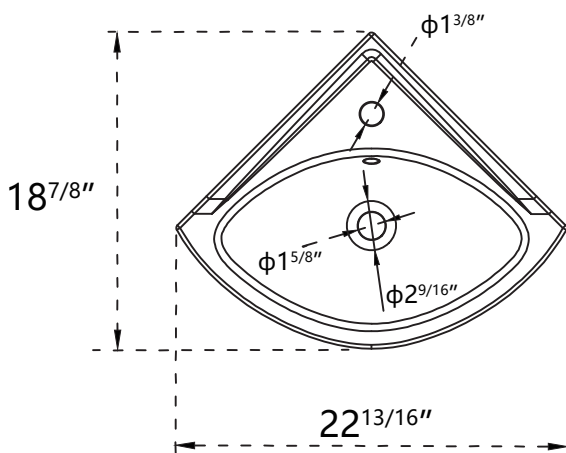

SIZE DETAILS

Pedestal Bathroom Sink

support@trendytotesinc.com
626 679 3588

PRODUCT
INSTRUCTION
VIDEO

All dimensions are nominal,
minor variations may occur.