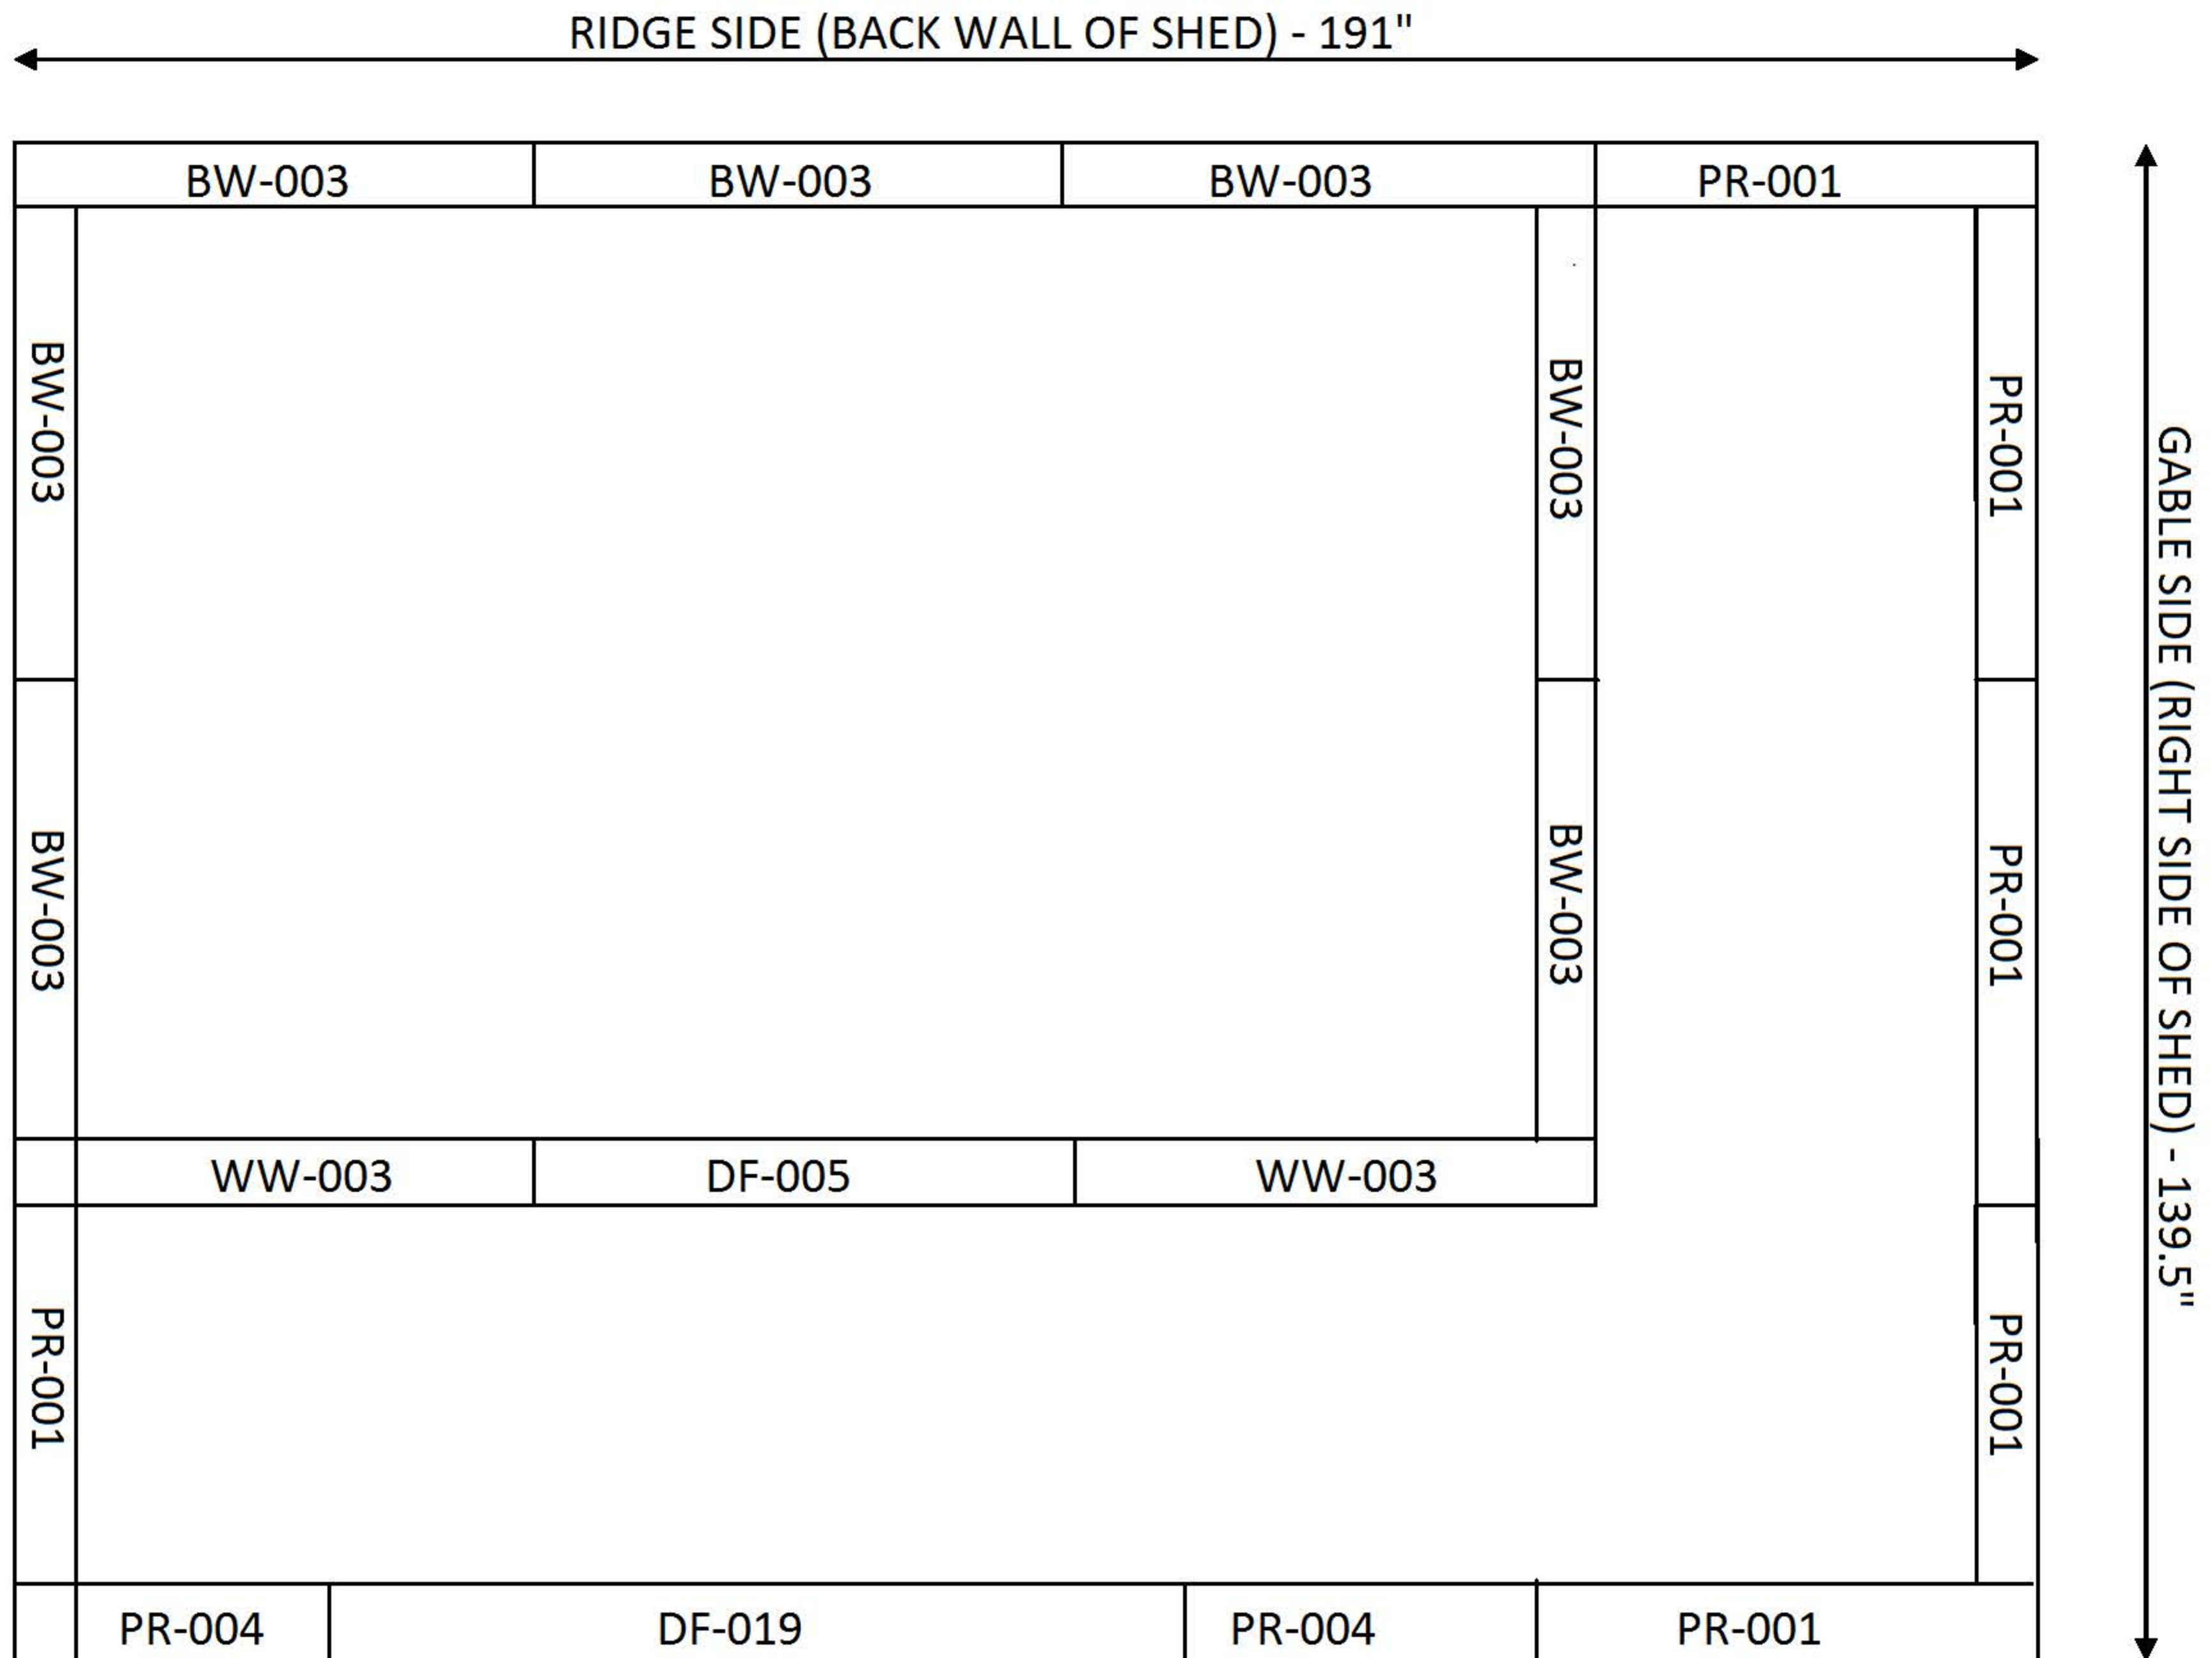

# COOKHOUSE 16X12 – WALL PANELS LAYOUT - TOP VIEW

BW-003 – 4FT BLANK WALL PANEL	DF-005 – DOOR FRAME 4FT WIDE	WW-003 – 4FT WINDOW PANEL
PR-001 – 4FT PORCH WALL PANEL	PR-004 – 3FT PORCH WALL PANEL	DF-019-PORCH DOOR FRAME – 6FT WIDE