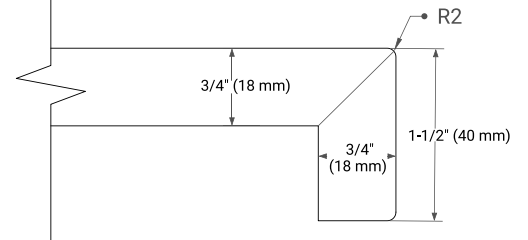

EDGE SIDE VIEW