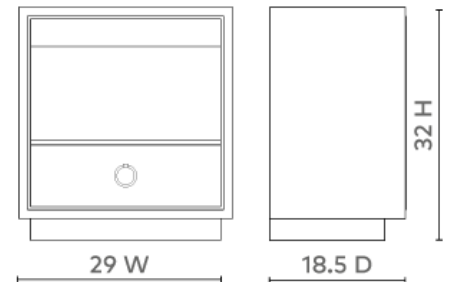

### PAK-120-6208

29w x 18.5d x 32h

Clear Lacquered Silky Grasscloth

Champagne Finish Accents

Stained Drawer Interior

Soft Closing Glides

1 Fixed Shelf

SCAN IT FOR MORE