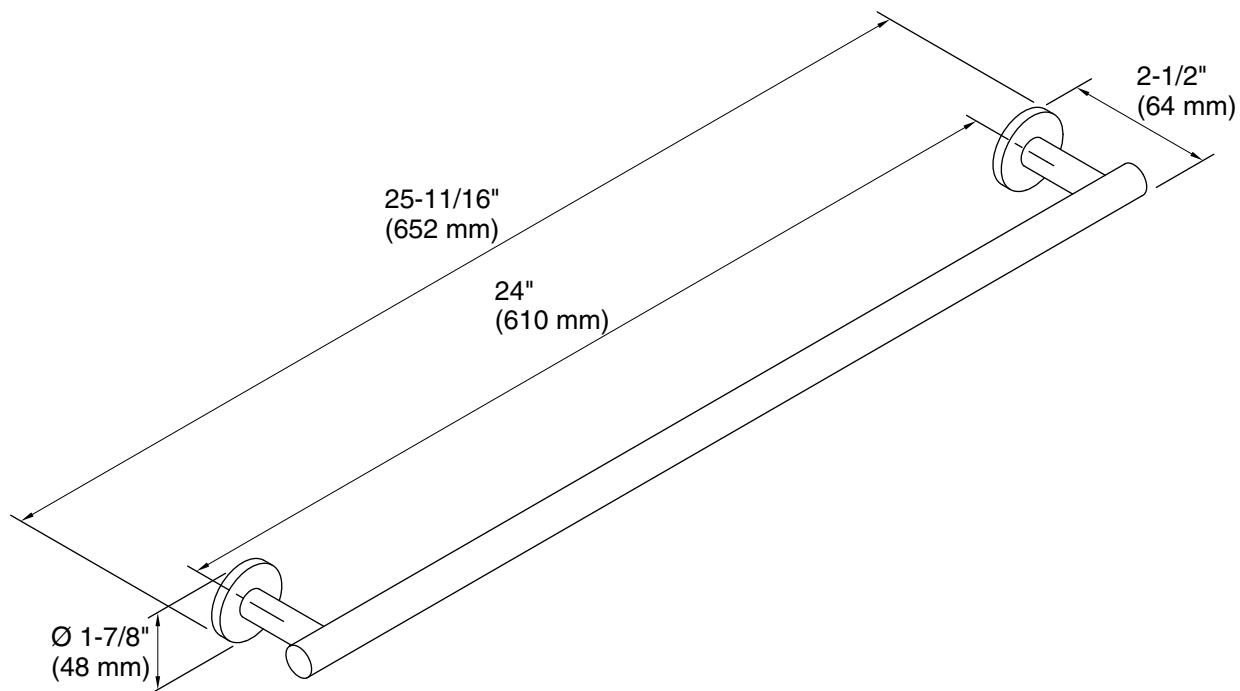

Technical Information

All product dimensions are nominal.

Material: Brass

Notes

Install this product according to the installation guide.

CAUTION: Risk of personal injury. Do not install these products in any area where they are likely to be used inadvertently as a grab bar or support bar. These products are not designed or intended for use as a grab bar or support bar.