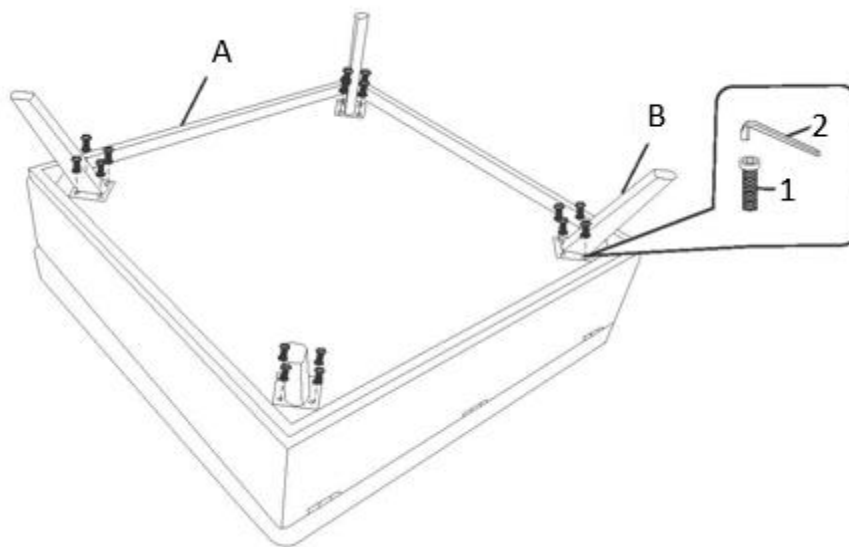

Step 1

1. Place Ottoman (A) upside down on a flat, smooth surface.
2. Attach Feet (B) using Allen Key Screws (1) to each corner.
3. Use Allen Key (2) to tighten.