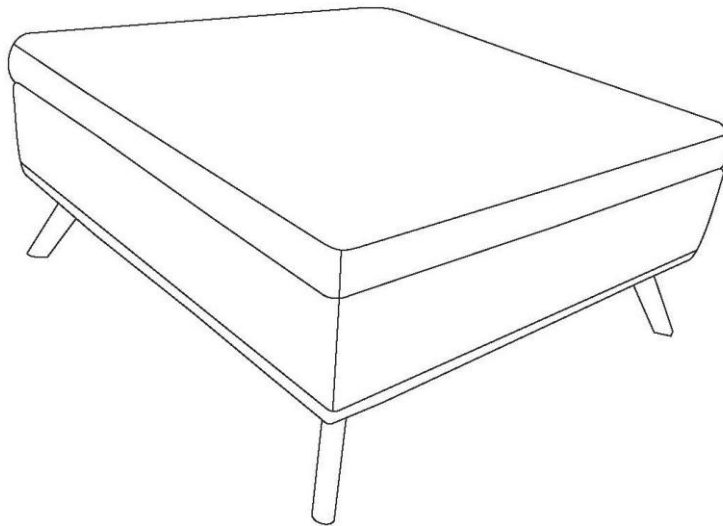

### XL Square Coffee Table Storage Ottoman

MODEL # AXCOT267XL-NL

brooklyn + max™

Wynden+Hall™  
HOME DECOR