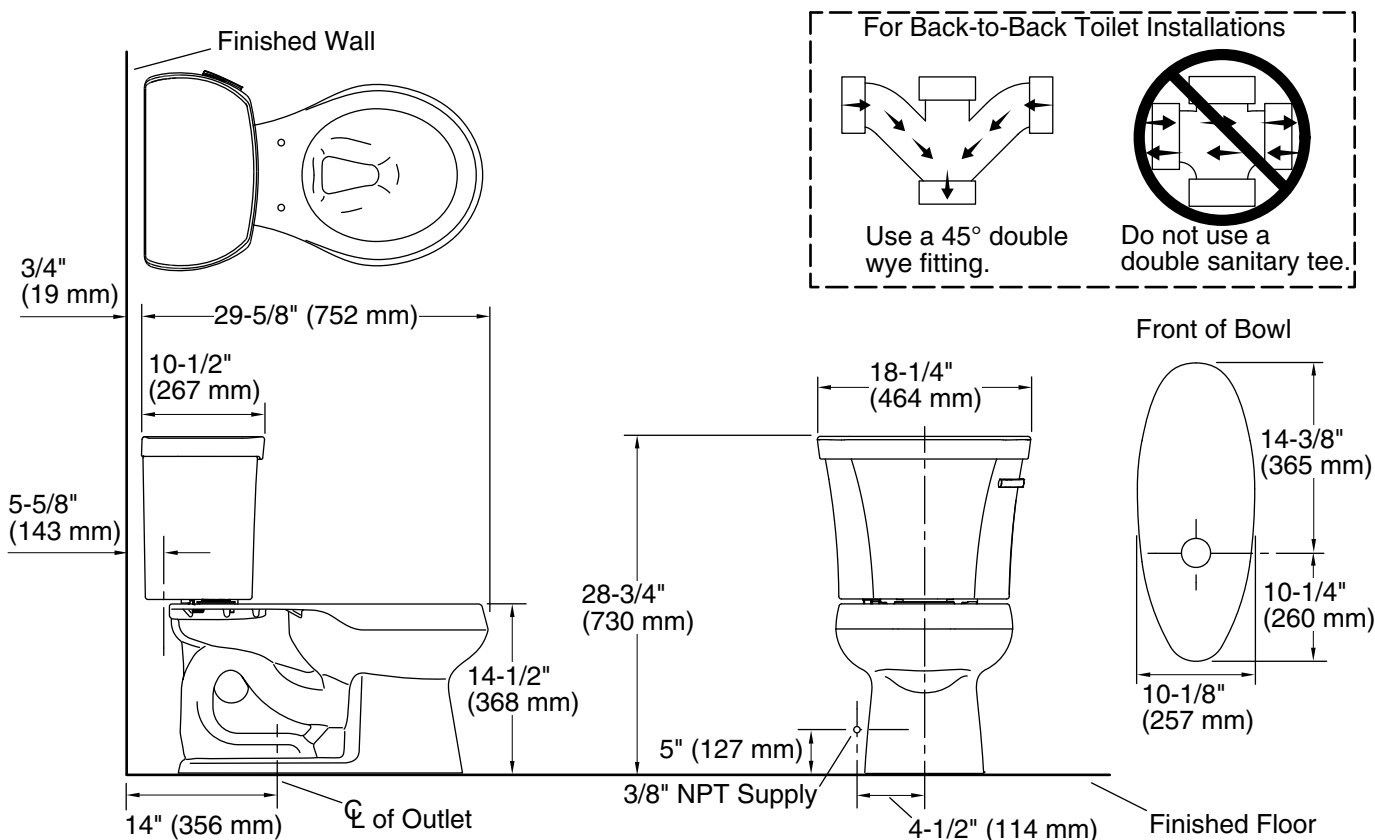

## Technical Information

All product dimensions are nominal.

Toilet type:	Floor-mount
Waste Outlet:	Floor
Bowl shape:	Round-front
Flush type:	Class Five
Trap passageway:	2-1/8" (54 mm)
Water surface size:	10-1/2" x 7-3/4" (267 mm x 197 mm)
Rim to water surface:	5-1/4" (133 mm)
Rough-in:	14" (356 mm)
Seat-mounting holes:	5-1/2" (140 mm)