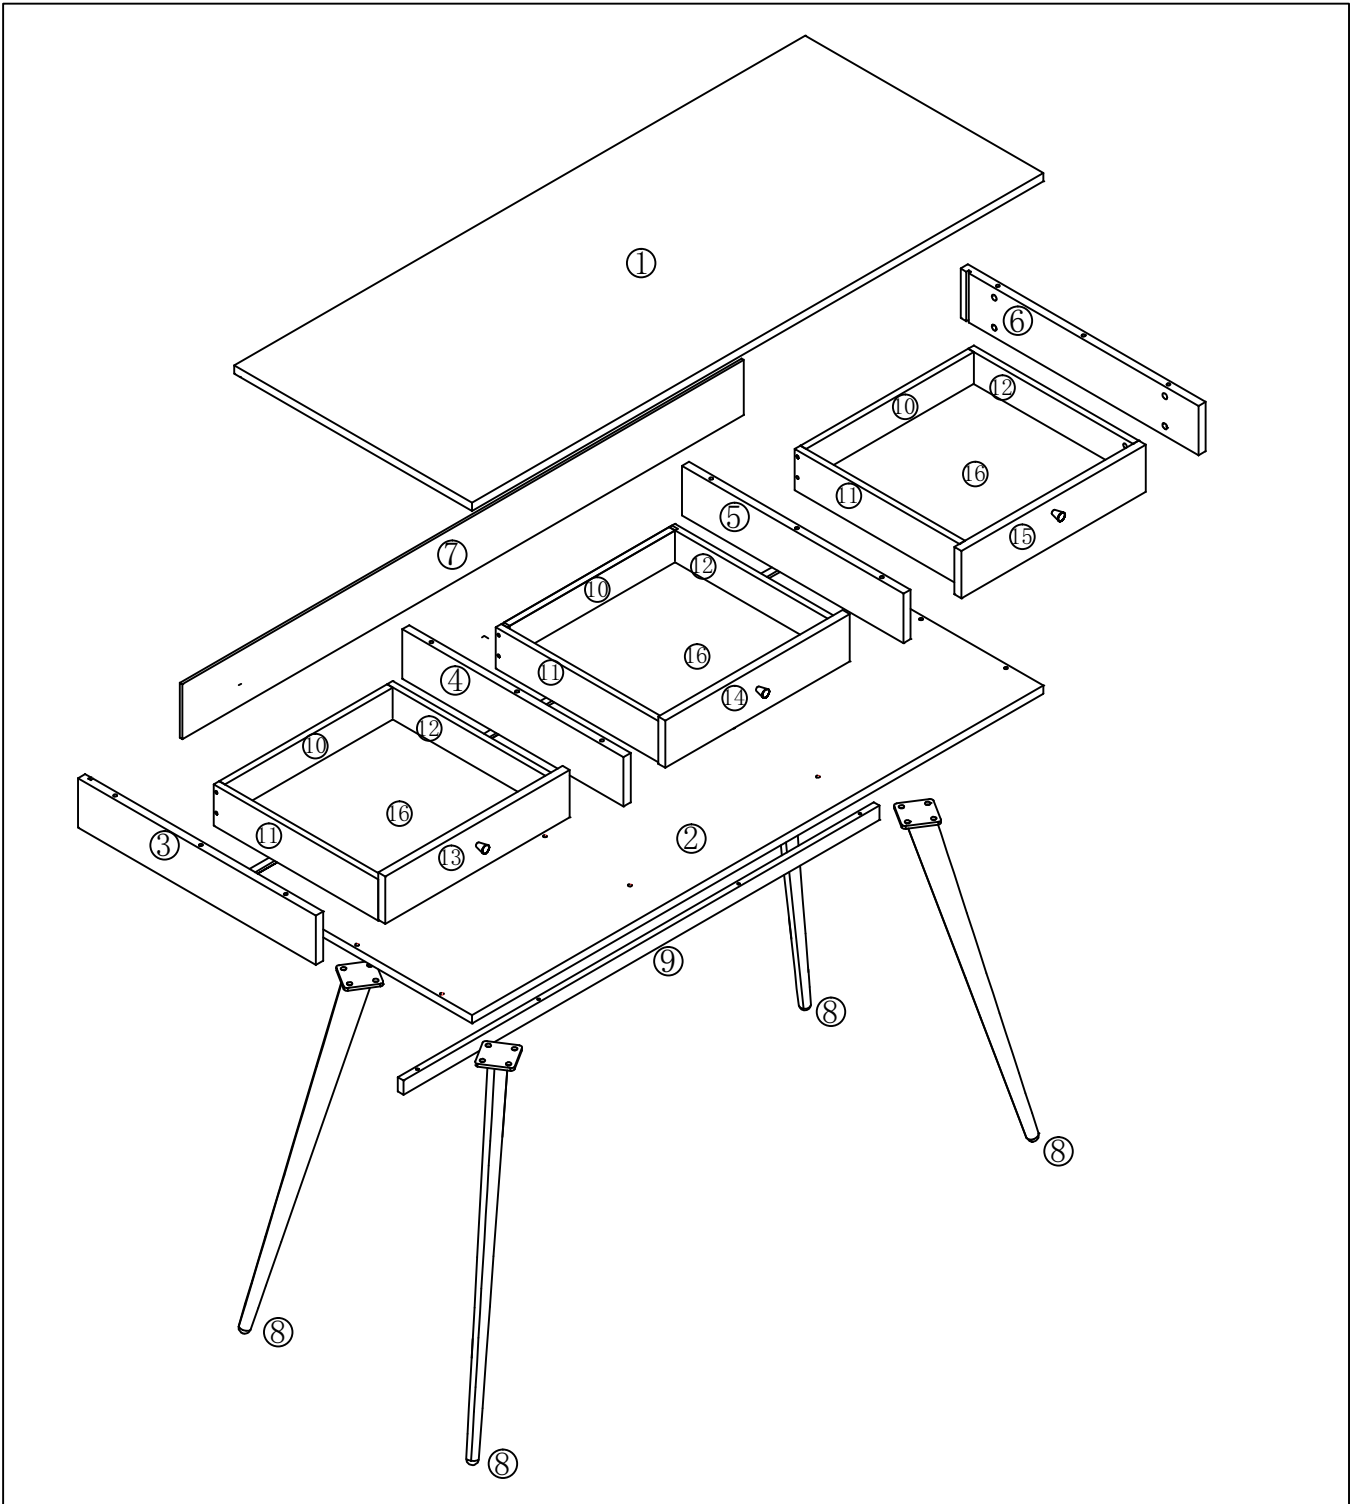

A 8 pcs	B 8 pcs	C 3.5*15MM 3pcs	D 3.5*35MM 4pcs	E 8pcs	F 3pcs
G 12 pcs	H 12 pcs	I 4*25MM 8pcs	J 6*15MM 16pcs	K 3.5*18MM 3pcs	L 3pcs