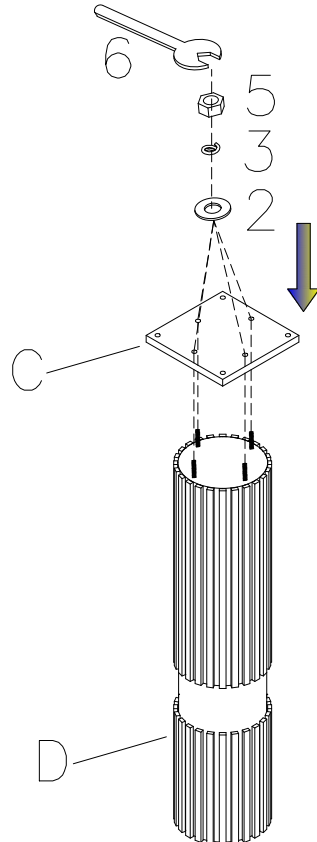

PROHIBITION
GAME ROOM FURNITURE SERIES

RAMGAMEROOM.COM

MODEL:PROPUB

Read this instruction carefully. Refer hardware and furniture parts list for guidance. Be sure all parts are complete before assembling. Place all wooden furniture parts on a clean and flat soft surface to prevent scratches. Refer steps provided as assembling guide.

PART LIST		
ITEM	DESCRIPTION	QTY
A	Table Top	1PC
B	Base Plate	1PC
C	Sub-top	1PC
D	Post	1PC

HARDWARE LIST		
ITEM	DESCRIPTION	QTY
1	Bolt $\varnothing 5/16"$ *1-1/2" 	8PCS
2	Washer $\varnothing 5/16"$ 	12PCS
3	Lock Washer $\varnothing 5/16"$ 	12PCS
4	Allen Wrench 5mm 	1PC
5	Nut $\varnothing 5/16"$ 	4PCS
6	Wrench 13mm 	1PC

STEP 1

STEP 2

STEP 3

STEP 4