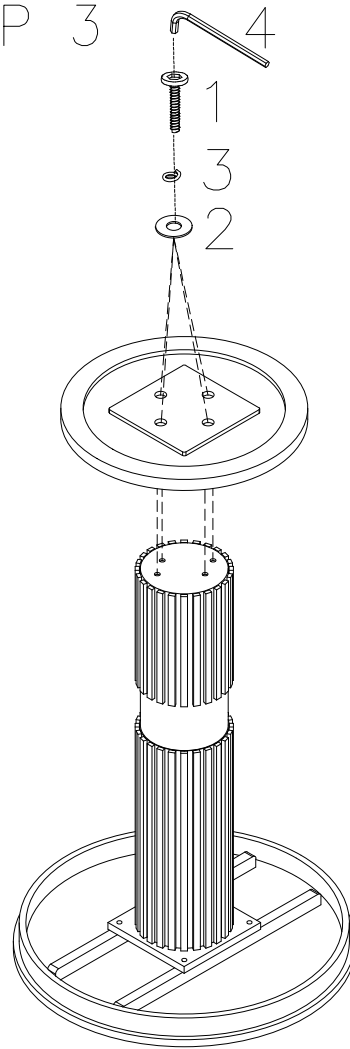

PROHIBITION
GAME ROOM FURNITURE SERIES

RAMGAMEROOM.COM

MODEL:PROPUB

Read this instruction carefully. Refer hardware and furniture parts list for guidance. Be sure all parts are complete before assembling. Place all wooden furniture parts on a clean and flat soft surface to prevent scratches. Refer steps provided as assembling guide.

PART LIST		
ITEM	DESCRIPTION	QTY
A	Table Top	1PC
B	Base Plate	1PC
C	Sub-top	1PC
D	Post	1PC

HARDWARE LIST		
ITEM	DESCRIPTION	QTY
1	Bolt $\varnothing 5/16"$ *1-1/2" 	8PCS
2	Washer $\varnothing 5/16"$ 	12PCS
3	Lock Washer $\varnothing 5/16"$ 	12PCS
4	Allen Wrench 5mm 	1PC
5	Nut $\varnothing 5/16"$ 	4PCS
6	Wrench 13mm 	1PC

STEP 1

STEP 2

STEP 3

STEP 4