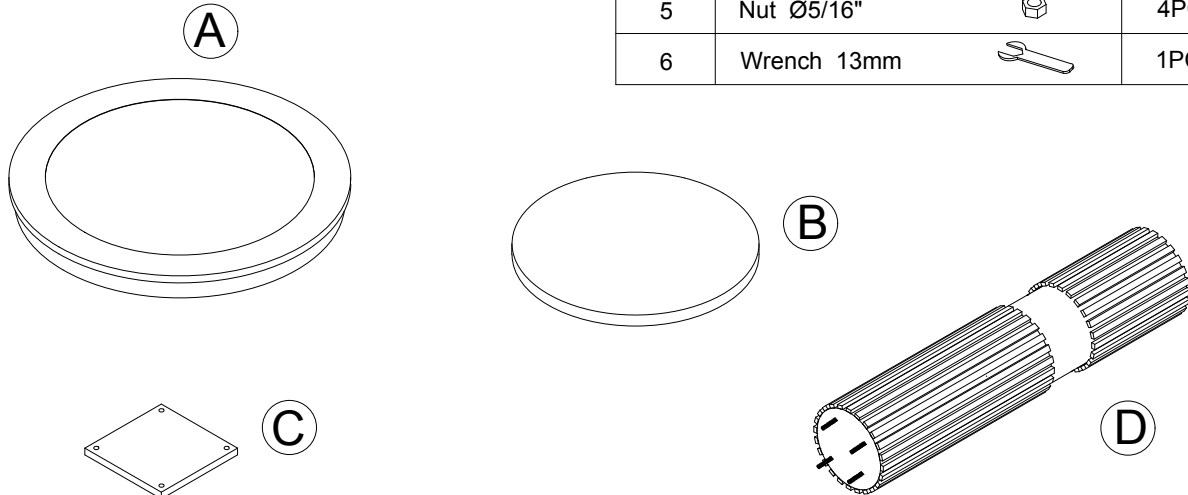

PART LIST		
ITEM	DESCRIPTION	QTY
A	Table Top	1PC
B	Base Plate	1PC
C	Sub-top	1PC
D	Post	1PC

HARDWARE LIST		
ITEM	DESCRIPTION	QTY
1	Bolt $\varnothing 5/16"$ *1-1/2" 	8PCS
2	Washer $\varnothing 5/16"$ 	12PCS
3	Lock Washer $\varnothing 5/16"$ 	12PCS
4	Allen Wrench 5mm 	1PC
5	Nut $\varnothing 5/16"$ 	4PCS
6	Wrench 13mm 	1PC