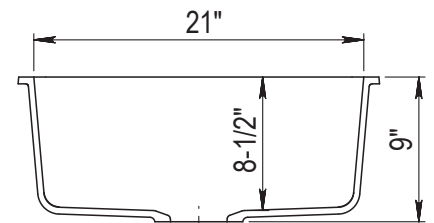

## DIMENSIONS

Specifications and dimensions are not guaranteed and are subject to change without notice.

OVERALL  
23" x 18"

BOWL  
DEPTH  
8½"

DRAIN  
DIAMETER  
3-½"