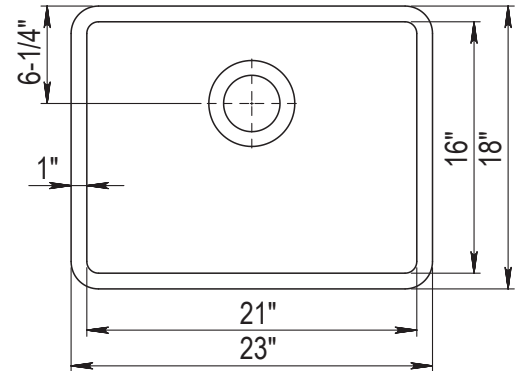

## DIMENSIONS

Specifications and dimensions are not guaranteed and are subject to change without notice.

OVERALL  
23" x 18"

BOWL  
DEPTH  
8½"

DRAIN  
DIAMETER  
3-½"