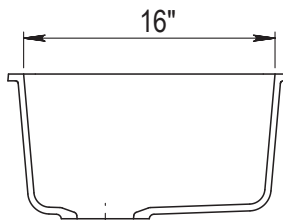

## DIMENSIONS

Specifications and dimensions are not guaranteed and are subject to change without notice.

OVERALL  
23" x 18"

BOWL  
DEPTH  
8½"

DRAIN  
DIAMETER  
3-½"