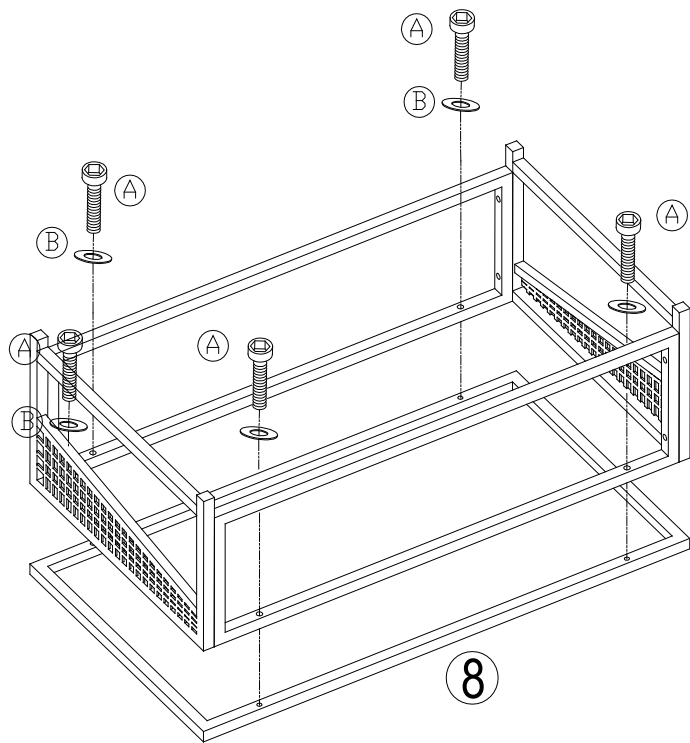

Part List and Hardware List

PIECE	DESCRIPTION	PICTURE	QUANTITY
1	Sofa Back		1X
2L	Sofa&Chair Side Panel 1		3X
2R	Sofa&Chair Side Panel 2		3X
3	Chair Back		2X
4	Sofa Bottom		1X
5	Chair Bottom		2X
6	Table Apron		2X
7	Table Side Panel		2X
8	Table Top		1X
A	Allen bolt(M6x35 mm)		42X
B	Flat washer		42X
C	Allen key		1X

OUTDOOR LIVING SET

Product Dimensions:

20.5"x26.8"x29.5" H (Chair)

42.9"x26.8"x29.5" H (Sofa)

35.4"x19.7"x12.6" H (Table)

3

4 x2

5 x 2

6 x2

7

(A) x12

 M6 x 35mm

(B) x12
