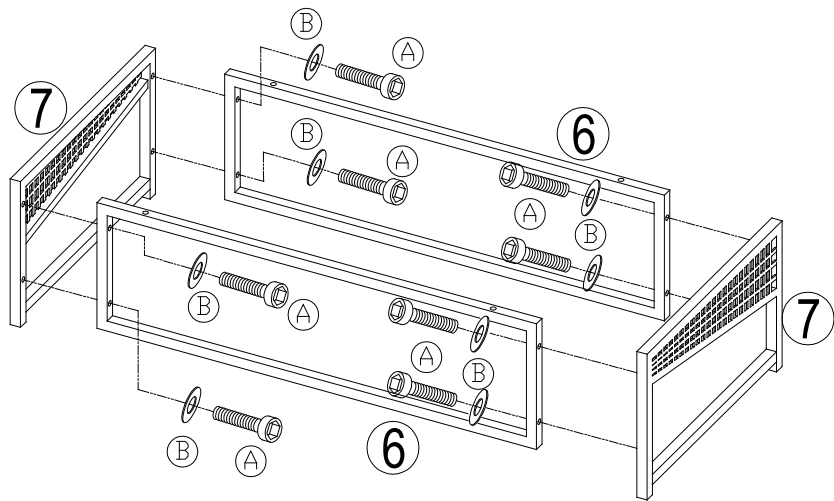

Part List and Hardware List

PIECE	DESCRIPTION	PICTURE	QUANTITY
1	Sofa Back		1X
2L	Sofa&Chair Side Panel 1		3X
2R	Sofa&Chair Side Panel 2		3X
3	Chair Back		2X
4	Sofa Bottom		1X
5	Chair Bottom		2X
6	Table Apron		2X
7	Table Side Panel		2X
8	Table Top		1X
A	Allen bolt(M6x35 mm)		42X
B	Flat washer		42X
C	Allen key		1X

OUTDOOR LIVING SET

Product Dimensions:

20.5"x26.8"x29.5" H (Chair)

42.9"x26.8"x29.5" H (Sofa)

35.4"x19.7"x12.6" H (Table)

3

4 x2

5 x 2

6 x2

7

(A) x12

 M6 x 35mm

(B) x12
