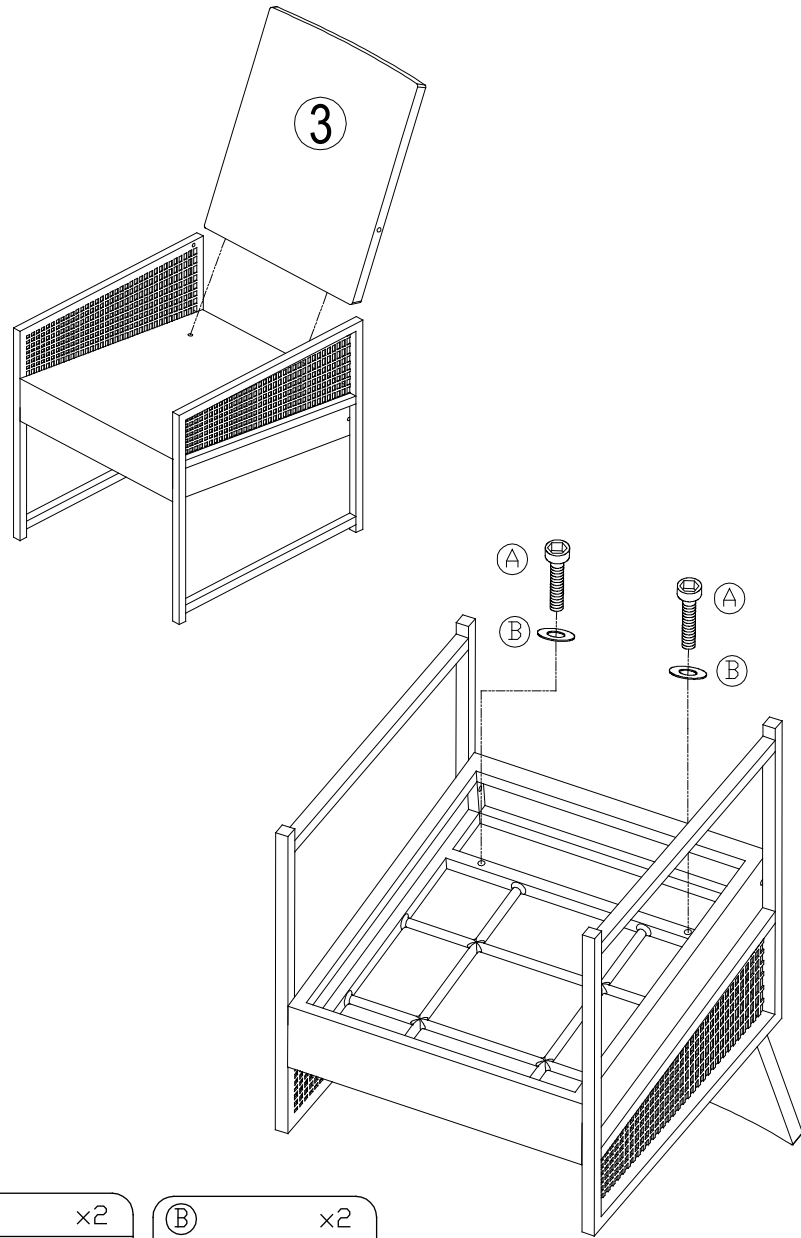

Part List and Hardware List

PIECE	DESCRIPTION	PICTURE	QUANTITY
1	Sofa Back		1X
2L	Sofa&Chair Side Panel 1		3X
2R	Sofa&Chair Side Panel 2		3X
3	Chair Back		2X
4	Sofa Bottom		1X
5	Chair Bottom		2X
6	Table Apron		2X
7	Table Side Panel		2X
8	Table Top		1X
A	Allen bolt(M6x35 mm)		42X
B	Flat washer		42X
C	Allen key		1X

OUTDOOR LIVING SET

Product Dimensions:

20.5"x26.8"x29.5" H (Chair)

42.9"x26.8"x29.5" H (Sofa)

35.4"x19.7"x12.6" H (Table)

3

4 x2

5 x 2

6 x2

7

(A) x12

 M6 x 35mm

(B) x12
