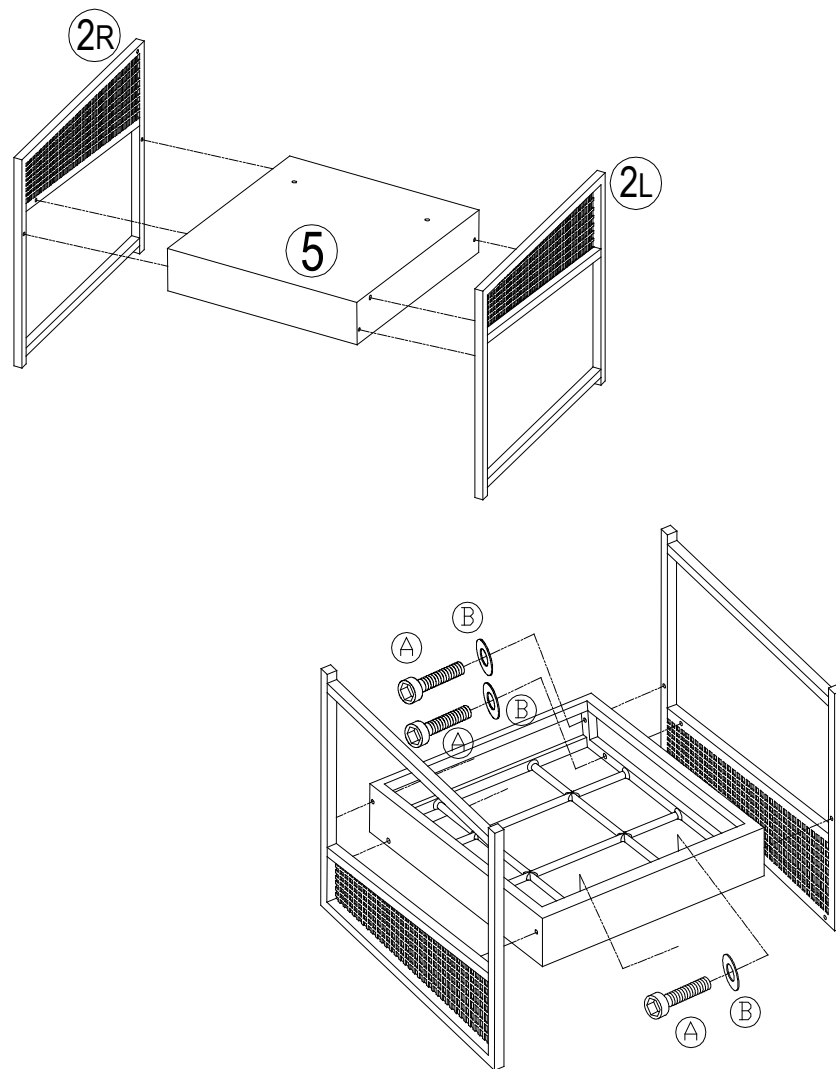

Part List and Hardware List

PIECE	DESCRIPTION	PICTURE	QUANTITY
1	Sofa Back		1X
2L	Sofa&Chair Side Panel 1		3X
2R	Sofa&Chair Side Panel 2		3X
3	Chair Back		2X
4	Sofa Bottom		1X
5	Chair Bottom		2X
6	Table Apron		2X
7	Table Side Panel		2X
8	Table Top		1X
A	Allen bolt(M6x35 mm)		42X
B	Flat washer		42X
C	Allen key		1X

OUTDOOR LIVING SET

Product Dimensions:

20.5"x26.8"x29.5" H (Chair)

42.9"x26.8"x29.5" H (Sofa)

35.4"x19.7"x12.6" H (Table)

3

4 x2

5 x 2

6 x2

7

(A) x12

 M6 x 35mm

(B) x12
