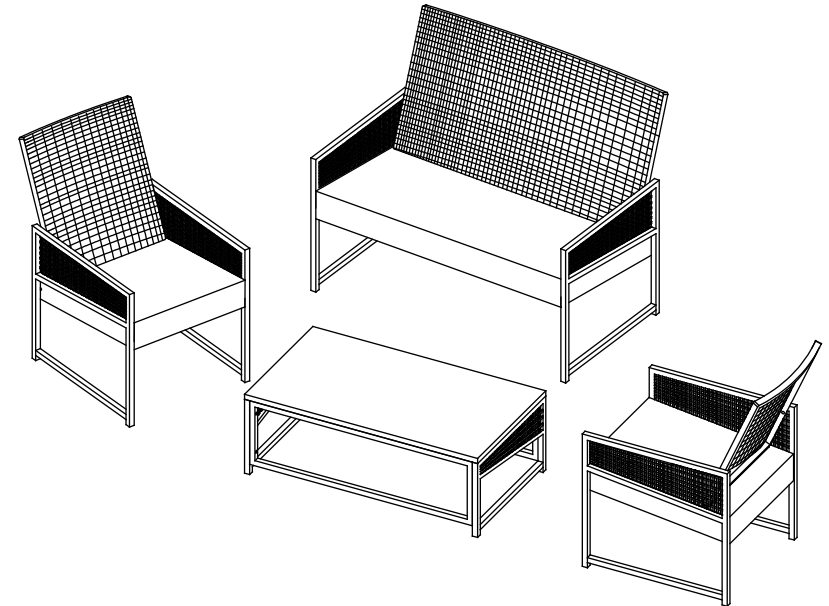

Part List and Hardware List

PIECE	DESCRIPTION	PICTURE	QUANTITY
1	Sofa Back		1X
2L	Sofa&Chair Side Panel 1		3X
2R	Sofa&Chair Side Panel 2		3X
3	Chair Back		2X
4	Sofa Bottom		1X
5	Chair Bottom		2X
6	Table Apron		2X
7	Table Side Panel		2X
8	Table Top		1X
A	Allen bolt(M6x35 mm)		42X
B	Flat washer		42X
C	Allen key		1X

OUTDOOR LIVING SET

Product Dimensions:

20.5"x26.8"x29.5" H (Chair)

42.9"x26.8"x29.5" H (Sofa)

35.4"x19.7"x12.6" H (Table)

3

4 x2

5 x 2