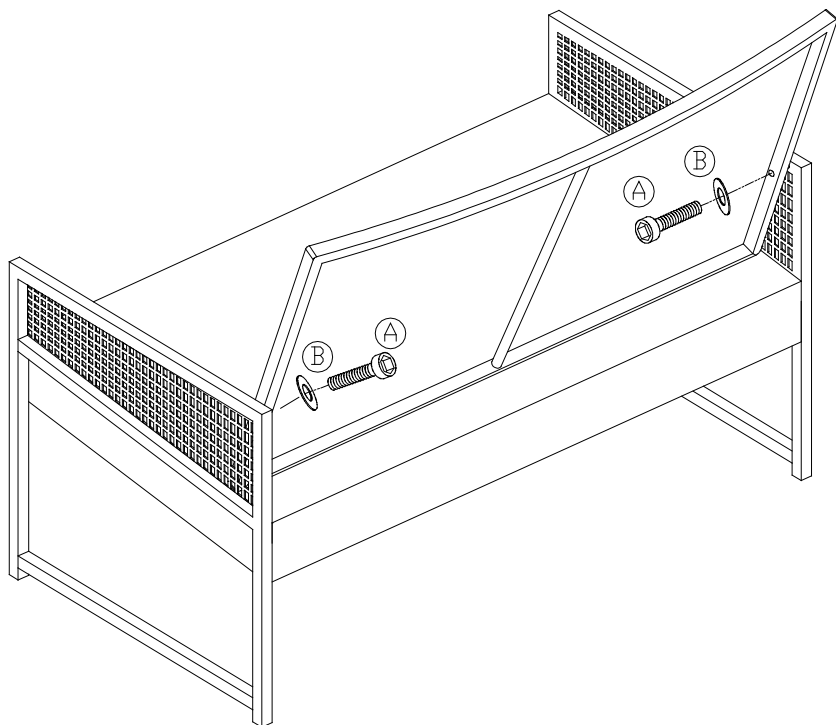

Part List and Hardware List

PIECE	DESCRIPTION	PICTURE	QUANTITY
1	Sofa Back		1X
2L	Sofa&Chair Side Panel 1		3X
2R	Sofa&Chair Side Panel 2		3X
3	Chair Back		2X
4	Sofa Bottom		1X
5	Chair Bottom		2X
6	Table Apron		2X
7	Table Side Panel		2X
8	Table Top		1X
A	Allen bolt(M6x35 mm)		42X
B	Flat washer		42X
C	Allen key		1X

OUTDOOR LIVING SET

Product Dimensions:

20.5"x26.8"x29.5" H (Chair)

42.9"x26.8"x29.5" H (Sofa)

35.4"x19.7"x12.6" H (Table)

3

4 x2

5 x 2

6 x2

7

(A) x12

 M6 x 35mm

(B) x12
