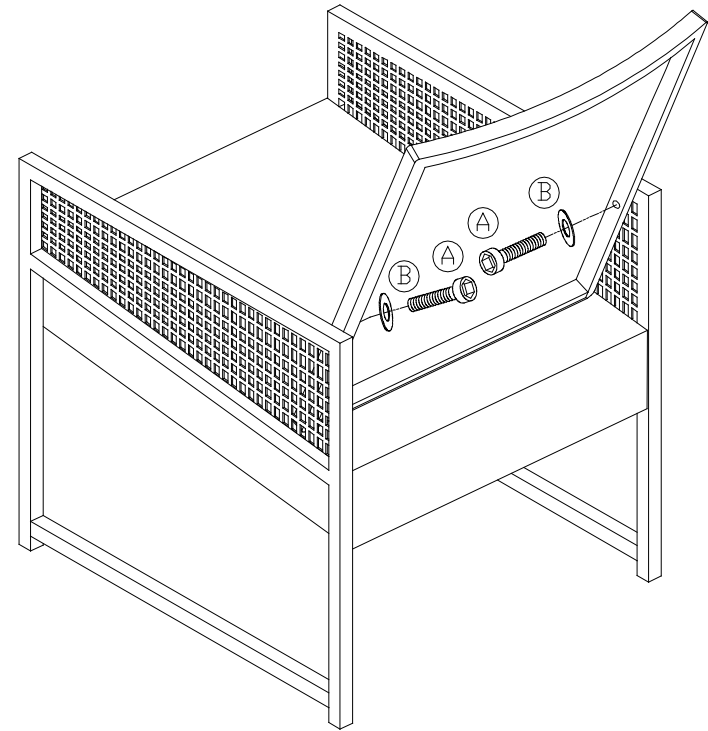

Part List and Hardware List

PIECE	DESCRIPTION	PICTURE	QUANTITY
1	Sofa Back		1X
2L	Sofa&Chair Side Panel 1		3X
2R	Sofa&Chair Side Panel 2		3X
3	Chair Back		2X
4	Sofa Bottom		1X
5	Chair Bottom		2X
6	Table Apron		2X
7	Table Side Panel		2X
8	Table Top		1X
A	Allen bolt(M6x35 mm)		42X
B	Flat washer		42X
C	Allen key		1X

OUTDOOR LIVING SET

Product Dimensions:

20.5"x26.8"x29.5" H (Chair)

42.9"x26.8"x29.5" H (Sofa)

35.4"x19.7"x12.6" H (Table)

3

4 x2

5 x 2

6 x2

7

(A) x12

 M6 x 35mm

(B) x12
