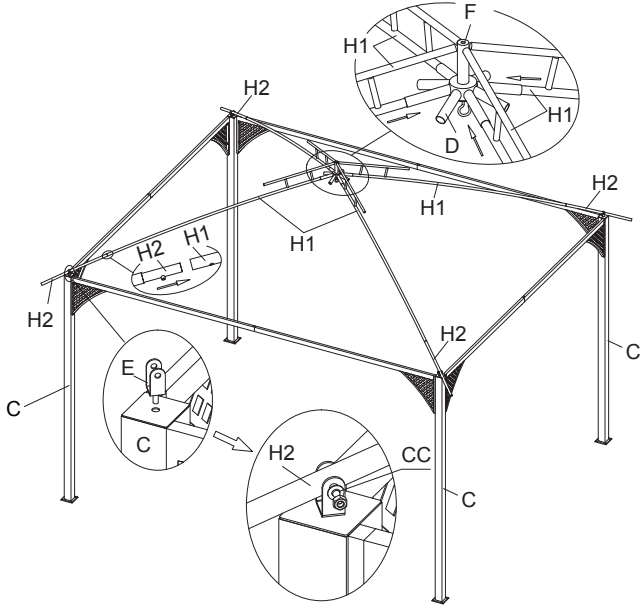

STEP 3

CC	BOLT		M6 x 35mm	4 SETS

STEP 4

CC	BOLT		M6 x 35mm	4 SETS