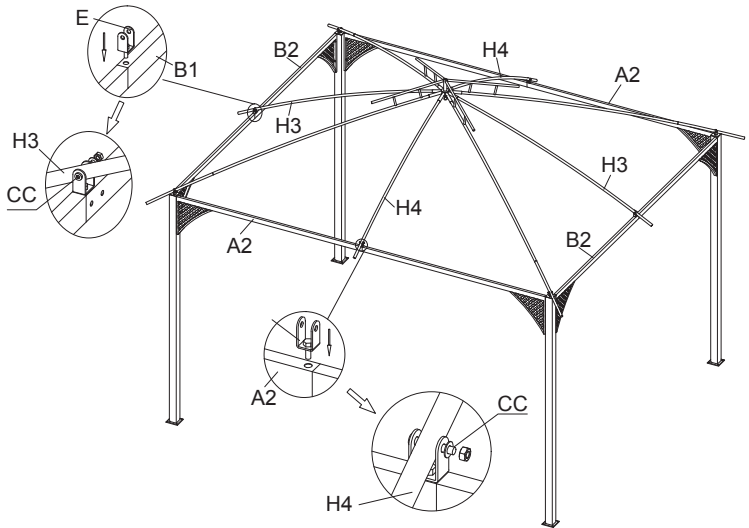

STEP 3

CC	BOLT		M6 x 35mm	4 SETS

STEP 4

CC	BOLT		M6 x 35mm	4 SETS