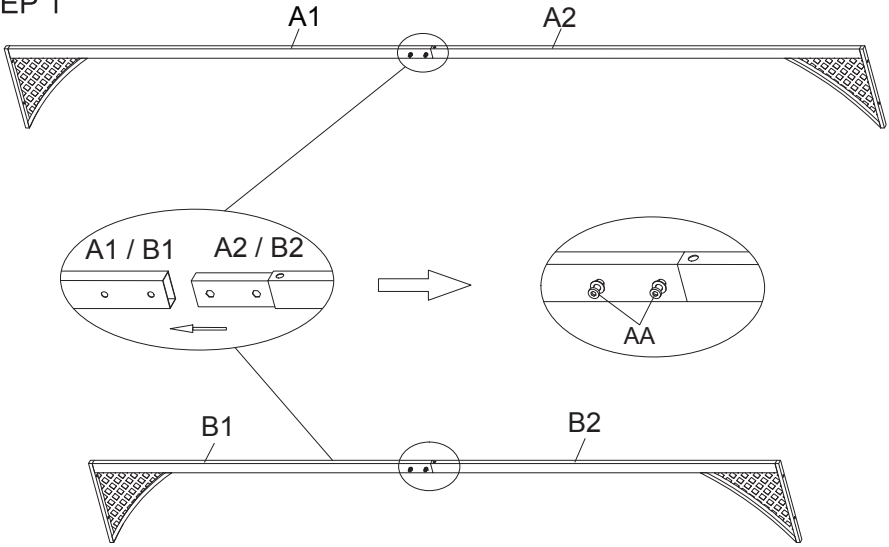

## PARTS LIST

	Description	Sketch	QTY
A1	Long Cross Beam A1		2 PCS
A2	Long Cross Beam A2		2 PCS
B1	Short Cross Beam B1		2 PCS
B2	Short Cross Beam B2		2 PCS
C	Post		4 PCS
D	Roof Tube Hub		1 PC
E	U Shaped Bracket		8 PCS
F	Top Connection		1 PC
H1	Roof Tube H1		4 PCS
H2	Roof Tube H2		4 PCS
H3	Roof Tube H3		2 PCS
H4	Roof Tube H4		2 PCS
J	Vent Cover		1 PC
K	Main Canopy		1 PC
M	Netting Panel		1 PC
N	Netting Ring		40 PCS
O	Finial		1 PCS

## HARDWARE LIST

	Description	Sketch	QTY
AA	Bolt (M6x15)		8 PCS
BB	Bolt (M6x30)		16 PCS
CC	Bolt (M6x35)		8 PCS
DD	Anchor		8 PCS
EE	Allen Key		1 PC

STEP 1

AA	BOLT		M6 x 15mm	8 SETS
----	------	---	-----------	--------