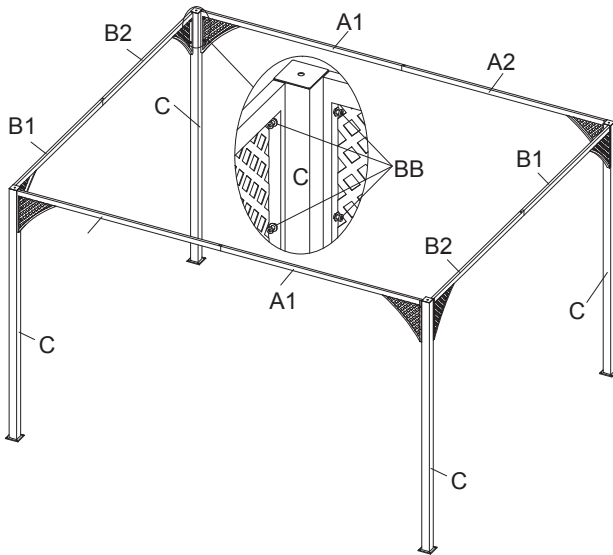

STEP 1

AA	BOLT		M6 x 15mm	8 SETS

STEP 2

BB	BOLT		M6 x 30mm	16 SETS