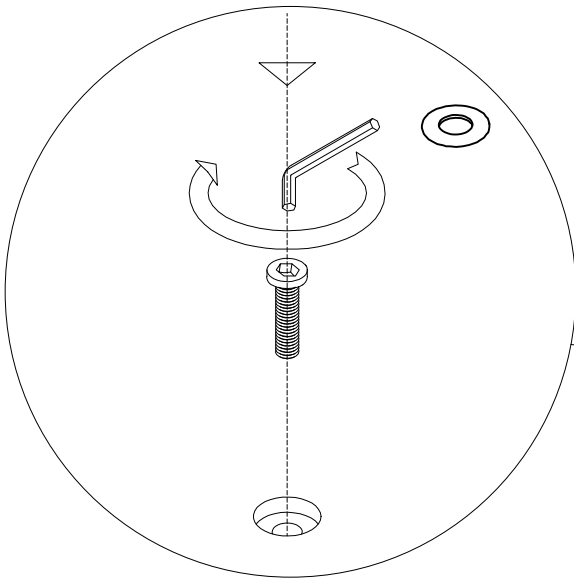

ASSEMBLY INSTRUCTION

MARBLE WOOD CONSOLE TABLE

Packing List

Please check the contents to make sure you have received all components and accessories before installing.

Ax2  L=80mm	Bx2  ∅ 8X30	Cx1  4mm	Dx2  ∅ 38mm	Ex12  ∅ 15
Fx2  M6	Gx1  M4	Hx12  M6*20mm		

2-4

Ax2

L=80mm

Bx2

∅ 8X30

STEP 1

Fx2

M6

Cx1

4mm

Dx2

∅ 38mm

STEP 2

Gx1	Hx6	Ex6
		
M4	M6*20mm	∅ 15

STEP 3

Gx1	Hx6	Ex6
		
M4	M6*20mm	∅ 15