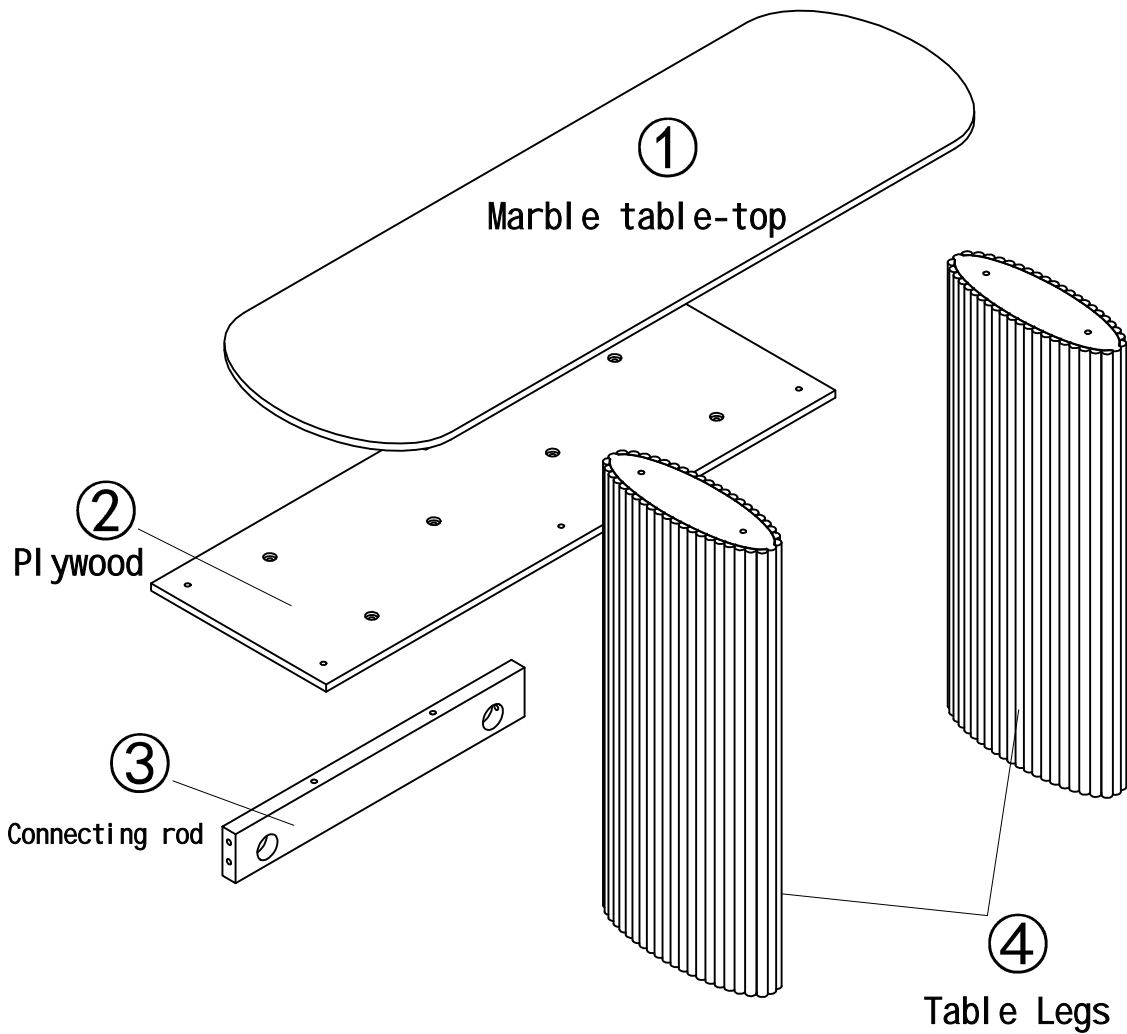

ASSEMBLY INSTRUCTION

MARBLE WOOD CONSOLE TABLE

Packing List

Please check the contents to make sure you have received all components and accessories before installing.

Ax2  L=80mm	Bx2  ∅ 8X30	Cx1  4mm	Dx2  ∅ 38mm	Ex12  ∅ 15
Fx2  M6	Gx1  M4	Hx12  M6*20mm		

2-4

Ax2

L=80mm

Bx2

∅ 8X30

STEP 1

Fx2

M6

Cx1

4mm

Dx2

∅ 38mm

STEP 2

Gx1	Hx6	Ex6
		
M4	M6*20mm	∅ 15

STEP 3

Gx1	Hx6	Ex6
		
M4	M6*20mm	∅ 15