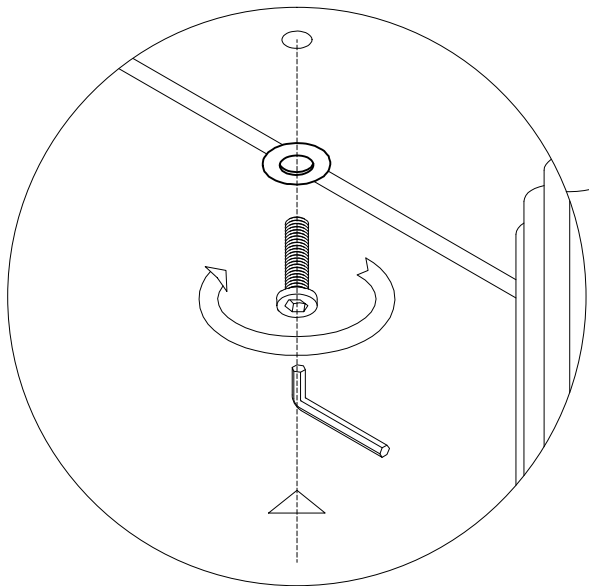

ASSEMBLY INSTRUCTION

MARBLE WOOD CONSOLE TABLE

Packing List

Please check the contents to make sure you have received all components and accessories before installing.

Ax2  L=80mm	Bx2  ∅ 8X30	Cx1  4mm	Dx2  ∅ 38mm	Ex12  ∅ 15
Fx2  M6	Gx1  M4	Hx12  M6*20mm		

2-4

Ax2

L=80mm

Bx2

∅ 8X30

STEP 1

Fx2

M6

Cx1

4mm

Dx2

∅ 38mm

STEP 2

Gx1	Hx6	Ex6
		
M4	M6*20mm	∅ 15

STEP 3

Gx1	Hx6	Ex6
		
M4	M6*20mm	∅ 15