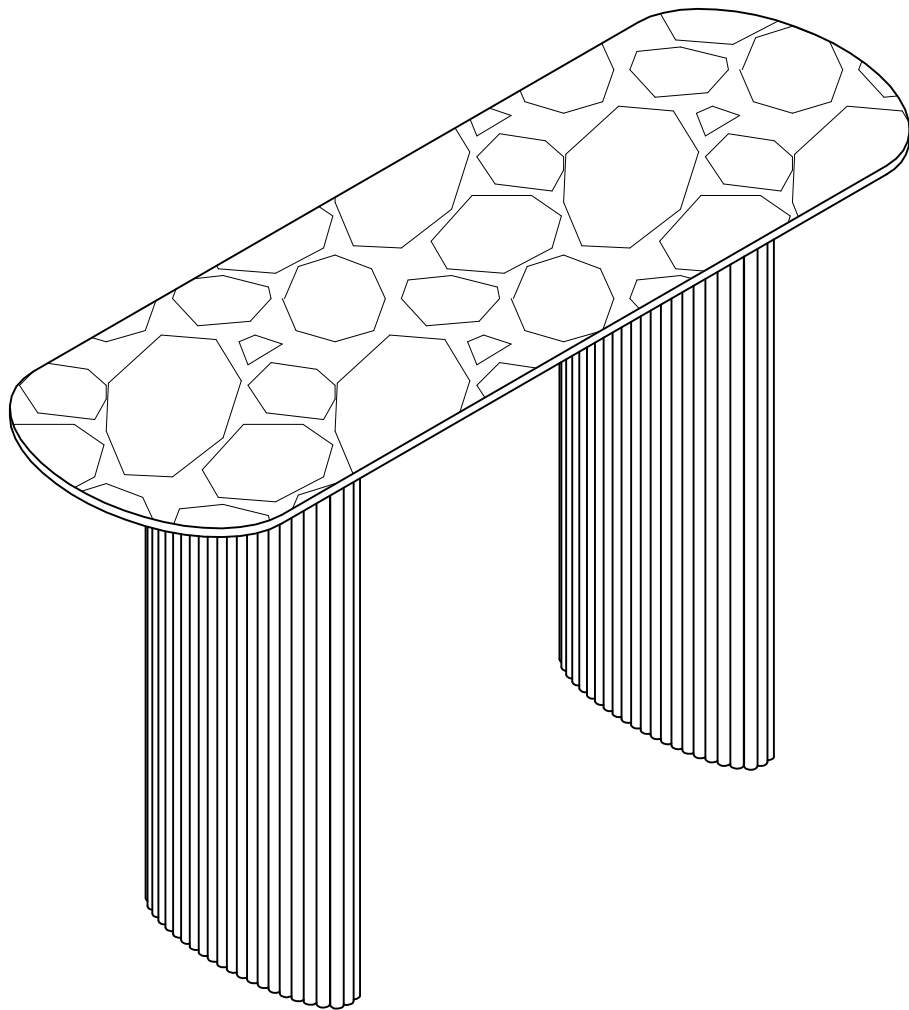

ASSEMBLY INSTRUCTION

MARBLE WOOD CONSOLE TABLE

Packing List

Please check the contents to make sure you have received all components and accessories before installing.

Ax2  L=80mm	Bx2  ∅ 8X30	Cx1  4mm	Dx2  ∅ 38mm	Ex12  ∅ 15
Fx2  M6	Gx1  M4	Hx12  M6*20mm		

2-4

Ax2

L=80mm

Bx2

∅ 8X30

STEP 1

Fx2

M6

Cx1

4mm

Dx2

∅ 38mm

STEP 2

Gx1	Hx6	Ex6
		
M4	M6*20mm	∅ 15

STEP 3

Gx1	Hx6	Ex6
		
M4	M6*20mm	∅ 15