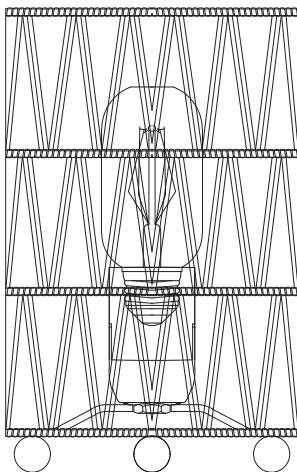

Table Lamp

Please pay attention to the warning signs
Read the instructions with caution before
operating and keep it properly

Warning

1. Before assembly, lay out all parts on a clean, flat surface and inspect each part for defects that may have occurred during shipping.
2. Inspect the wire insulation for any cuts, abrasions, or exposed copper that may have occurred during shipping. If there are any defects, DO NOT continue assembly. Please contact our customer service team immediately.
3. Consult a qualified electrician if you have any electrical questions.
4. To reduce the likelihood of tipping over, we recommend placing the lamp behind furniture and keeping children and pets away.
5. Never drape clothes over the lamp.
6. To prevent children from suffocating and choking, keep them away from packing materials.
7. Please keep this manual and pass it along when transferring the product.

Specifications

- Product Height: 8.1 in (20.5cm)
- Wire Length: 65 in (165 cm)
- Input Voltage: 120Vac 60Hz
- Max.Load Power: LED Bulb 12W or Incandescent Bulb 60W
- Socket Type: Standard Medium E26
- Bulb: 4 W - 2400 K