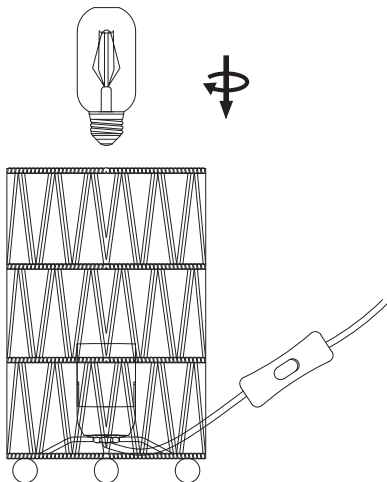

Assembly Instructions

One-Year Limited Warranty

We provide a one-year warranty for materials and workmanship from the date of purchase. Please note that the warranty does not cover damage caused by personal misuse or improper installation. Kindly attach your Order ID and Name so that our dedicated customer service team can assist you more efficiently.