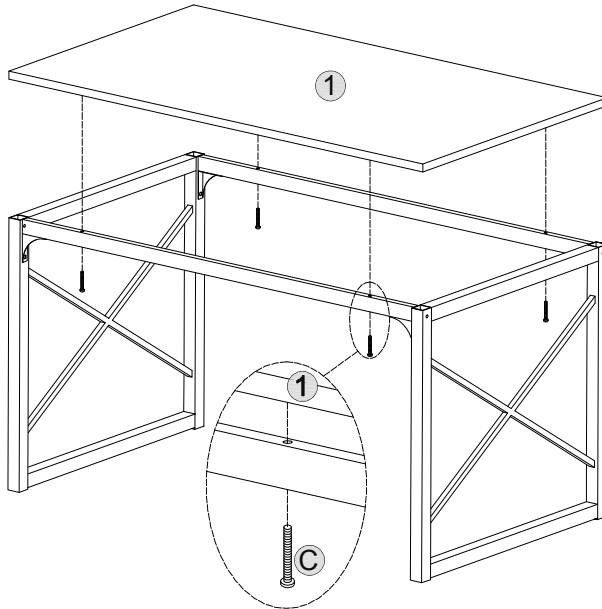

Step 2

C

M6× 38mm
4PCS

Step 3