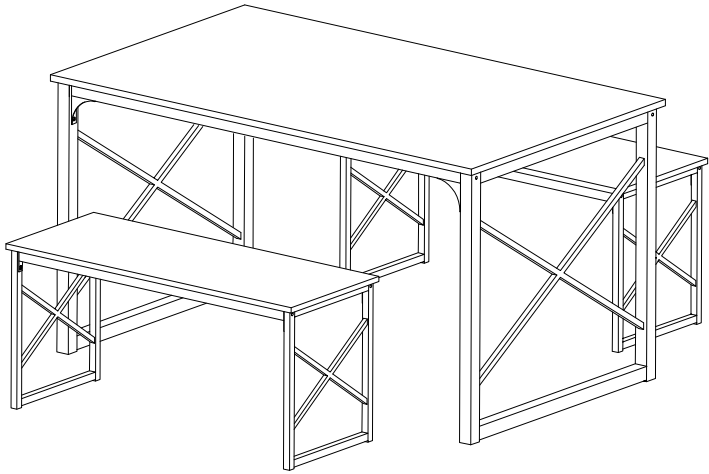

## Dining Set

---

Product Size: 110 X 70 X 76 CM  
85 X 36 X 46 CM

### Trouble shooting:

We control manufacturing and distribution ourselves, ensure the quality.

Item Description: Dining Set

Product Size: 110 X 70 X 76 CM  
/85 X 36 X 46 CM

<p><b>1</b></p>		<p>1pc</p>	<p><b>2</b></p>		<p>2pcs</p>
<p><b>3</b></p>		<p>2pcs</p>	<p><b>4</b></p>		<p>2pcs</p>
<p><b>5</b></p>		<p>4pcs</p>	<p><b>6</b></p>		<p>4pcs</p>