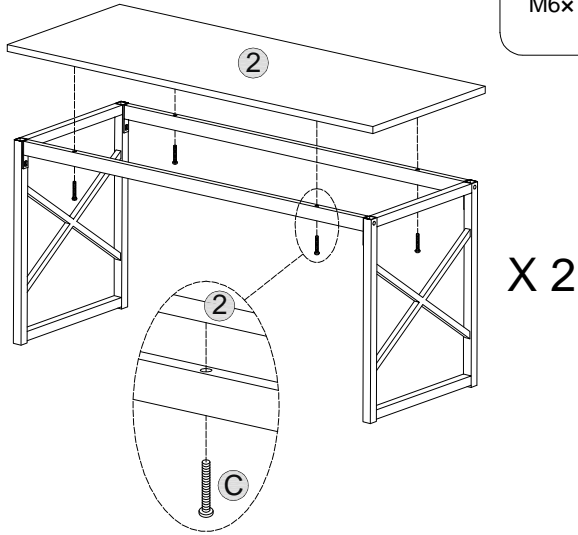

Step 4

Step 5

Note:
Check and tighten all screws