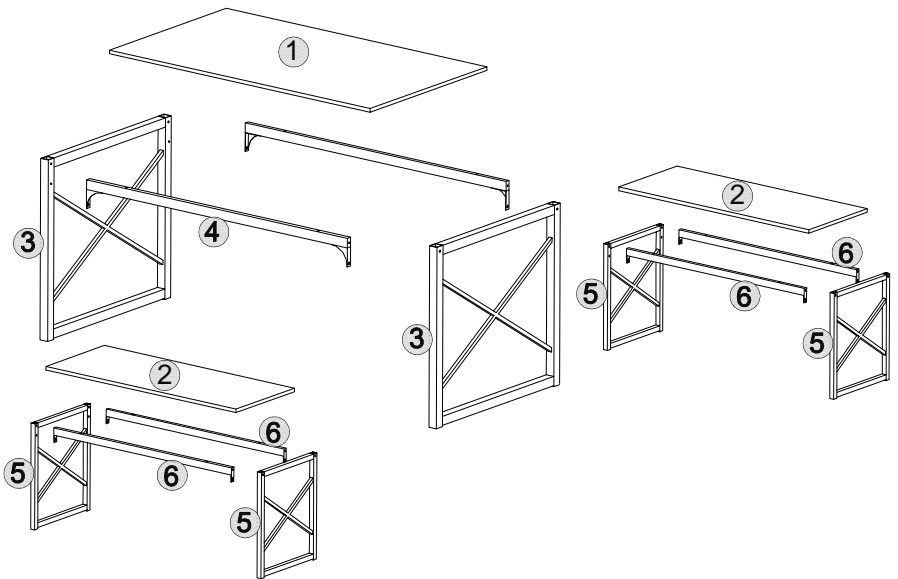

### Trouble shooting:

We control manufacturing and distribution ourselves, ensure the quality.

Item Description: Dining Set

Product Size: 110 X 70 X 76 CM  
/85 X 36 X 46 CM

<p><b>1</b></p>		<p>1pc</p>	<p><b>2</b></p>		<p>2pcs</p>
<p><b>3</b></p>		<p>2pcs</p>	<p><b>4</b></p>		<p>2pcs</p>
<p><b>5</b></p>		<p>4pcs</p>	<p><b>6</b></p>		<p>4pcs</p>