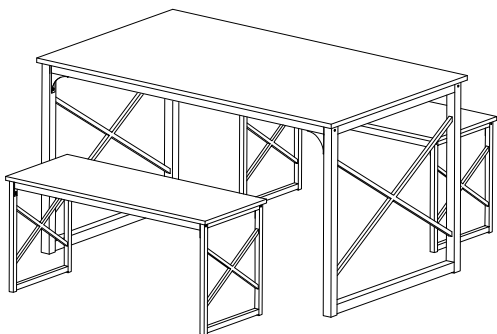

## Dining Set

---

Product Size: 110 X 70 X 76 CM  
85 X 36 X 46 CM

### Trouble shooting:

We control manufacturing and distribution ourselves, ensure the quality.

Item Description: Dining Set

Product Size: 110 X 70 X 76 CM  
/85 X 36 X 46 CM

<p><b>1</b></p>		<p>1pc</p>	<p><b>2</b></p>		<p>2pcs</p>
<p><b>3</b></p>		<p>2pcs</p>	<p><b>4</b></p>		<p>2pcs</p>
<p><b>5</b></p>		<p>4pcs</p>	<p><b>6</b></p>		<p>4pcs</p>