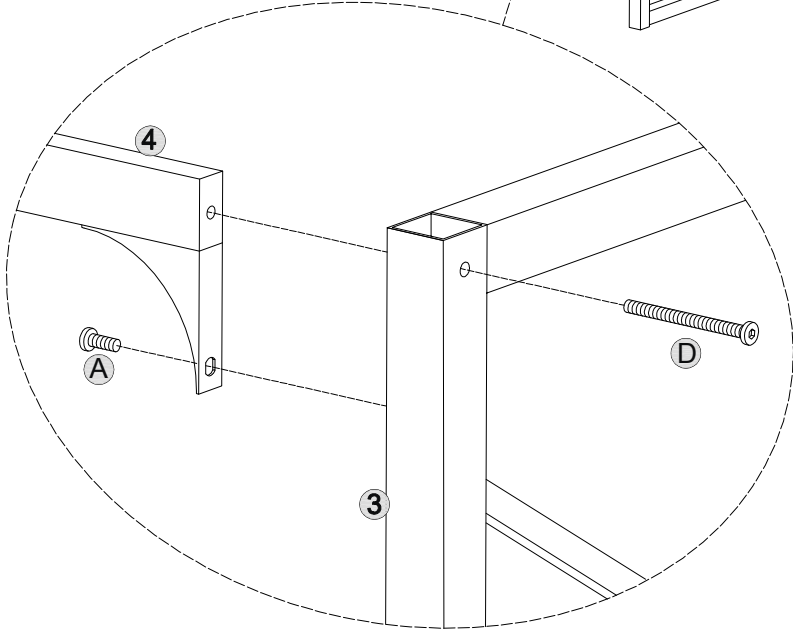

### Trouble shooting:

We control manufacturing and distribution ourselves, ensure the quality.

Item Description: Dining Set

Product Size: 110 X 70 X 76 CM  
/85 X 36 X 46 CM

<p><b>1</b></p>		<p>1pc</p>	<p><b>2</b></p>		<p>2pcs</p>
<p><b>3</b></p>		<p>2pcs</p>	<p><b>4</b></p>		<p>2pcs</p>
<p><b>5</b></p>		<p>4pcs</p>	<p><b>6</b></p>		<p>4pcs</p>

# Step 1

**A**

M6× 12mm  
4PCS

**D**

M6× 45mm  
4PCS

## Step 2

**C**

M6× 38mm  
4PCS