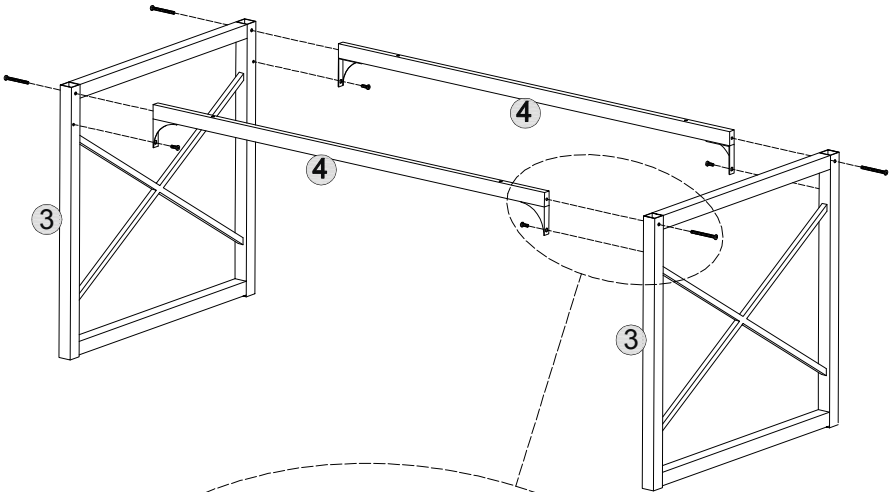

### Trouble shooting:

We control manufacturing and distribution ourselves, ensure the quality.

Item Description: Dining Set

Product Size: 110 X 70 X 76 CM  
/85 X 36 X 46 CM

<p><b>1</b></p>		<p>1pc</p>	<p><b>2</b></p>		<p>2pcs</p>
<p><b>3</b></p>		<p>2pcs</p>	<p><b>4</b></p>		<p>2pcs</p>
<p><b>5</b></p>		<p>4pcs</p>	<p><b>6</b></p>		<p>4pcs</p>

# Step 1

**A**

M6× 12mm  
4PCS

**D**

M6× 45mm  
4PCS