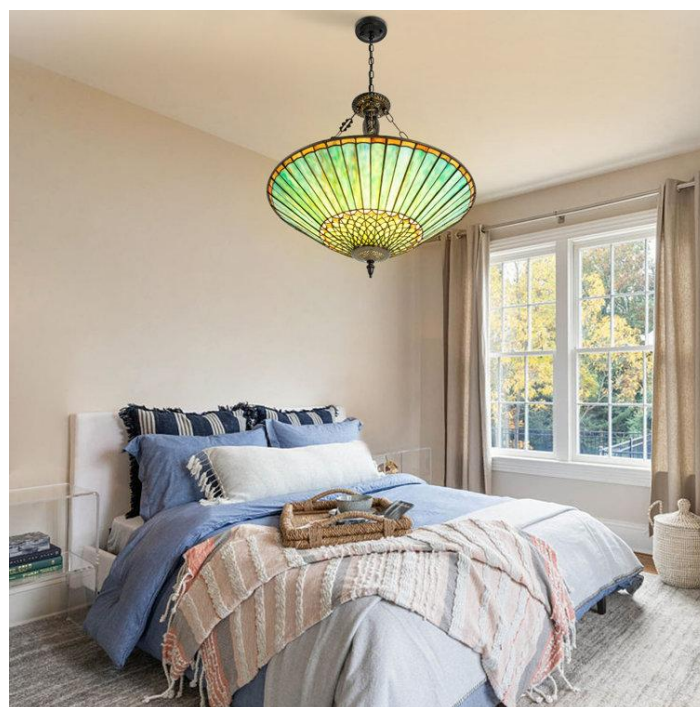

Package Included

1* Pendant Light
1* English Manual

Application

Its applicable area is about 161.45-215.27ft² and its applicable height is about 9.18-11.48ft. It is suitable for dining rooms, kitchens, living rooms, entryways, stairways, clothing stores, coffee shops, bars, bedrooms, studies, etc.

Notes

1. You need 5 E26 bulbs with a single bulb less than 80W (not included), and please make sure the power is cut off before installation. To ensure your safety, we recommend that two people install this ceiling light together. Please install it by someone with an electrical license if necessary.
2. Please check the product size before ordering to make sure it fits your room. It is suitable for flat ceilings but not arched or sloped ceilings.
3. The product needs the reserved switch on the wall to control the light. If you need to adjust the brightness of the light, please install the dimmer switch on your own.
4. The sound may be like plastic when you knock on the lampshade, but it is the feature of the Tiffany glass. If you still have doubts, the glass is fire-proof and scratch-resistant, you can put it on fire for a few minutes, or use a knife to cut it as tests.