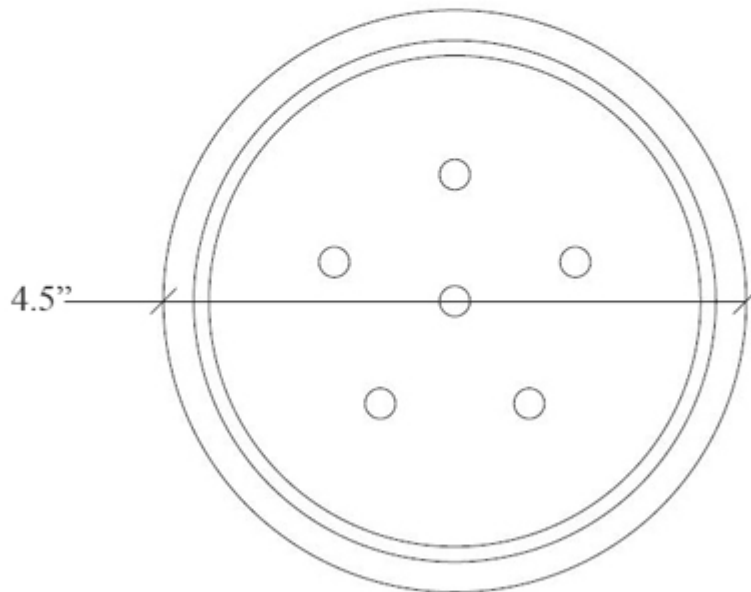

# Product Specs Sheets

Collection  
Saon

Model |  
Saon 4022

Dimensions Metric

*1 inch = 2.54 cm*  
*1 inch = 25.4 mm*

**WS**<sup>®</sup>  
**BATH**  
**COLLECTIONS**

1051 Lea Drive - Collegeville, PA 19426  
Tel. 215 513 9400 - Fax 610 831 0215