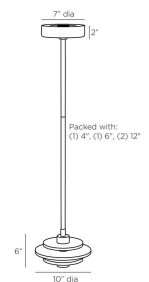

BEVINS PENDANT

DPC10
 English Bronze
 H: 12 IN
 Dia: 10.00 IN

The simple forms of Elementalism provoked the design of the Bevins. Stacked rings of white alabaster are pierced by the support of an English bronze finished iron pipe. Integrated LED provides a rich glow through each ring of alabaster. Damp-rated, although limited covered outdoor conditions may affect finish. Finish will vary.