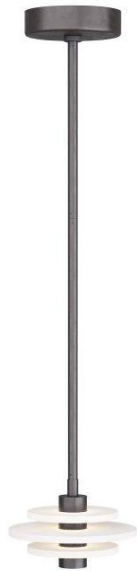

BEVINS PENDANT

DPC10
 English Bronze
 H: 12 IN
 Dia: 10.00 IN

The simple forms of Elementalism provoked the design of the Bevins. Stacked rings of white alabaster are pierced by the support of an English bronze finished iron pipe. Integrated LED provides a rich glow through each ring of alabaster. Damp-rated, although limited covered outdoor conditions may affect finish. Finish will vary.