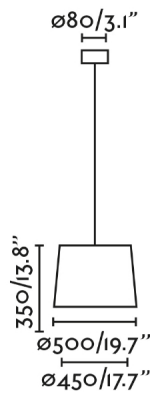

General characteristics

Fixation	Ceiling
voltage	120V
Hertz	60Hz
Cable length	0.02 ft
Max. Power	15W

Material

Body/Structure	Steel
Diffuser	Papyrus
Screen	Textile

Finish

Body/Structure	Matt Black
Screen	White
Location	Dry locations only
US Certification	Fijas cETLus