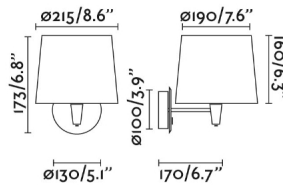

General characteristics

Fixation	Wall
voltage	120V
Hertz	60Hz
Max. Power	15W

Material

Body/Structure	Steel
Screen	Textile

Finish

Body/Structure	White
Screen	Beige
Location	Dry locations only
US Certification	Fijas cETLus