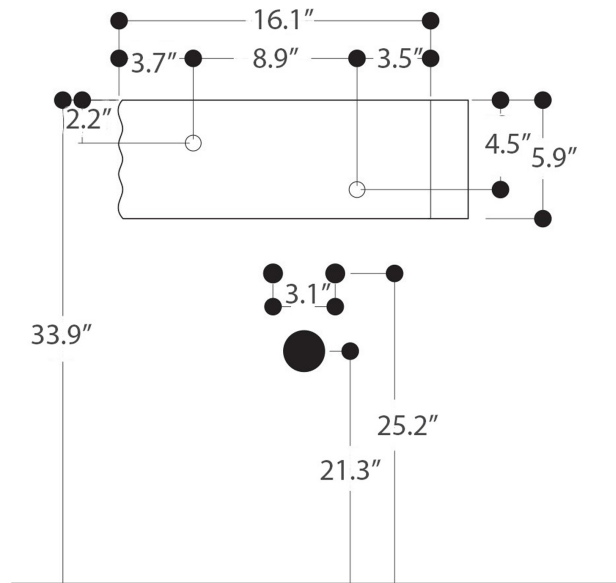

### SKU# | Options:

- Giga WSB5601F | Glossy White

\* WS Bath Collections reserves the right to revise dimensions or information on this sheet without notice

<b>Collection  </b> Whitestone	<b>Model  </b> Giga WSB5601F	Dimensions Metric <i>1 inch = 2.54 cm</i> <i>1 inch = 25.4 mm</i>	 1051 Lea Drive - Collegeville, PA 19426 Tel. 215 513 9400 - Fax 610 831 0215 <a href="http://www.ws bathcollections.com">www.ws bathcollections.com</a> - <a href="mailto:info@ws bathcollections.com">info@ws bathcollections.com</a>
-----------------------------------	---------------------------------	---	---

Collection  
Whitestone

Model |  
Giga WSB5601F

Dimensions Metric  
1 inch = 2.54 cm  
1 inch = 25.4 mm

**WS**<sup>®</sup>  
BATH  
COLLECTIONS

1051 Lea Drive - Collegeville, PA 19426  
Tel. 215 513 9400 - Fax 610 831 0215  
[www.ws bathcollections.com](http://www.ws bathcollections.com) - [info@ws bathcollections.com](mailto:info@ws bathcollections.com)

### Vessel/ countertop installation

Bolts

Silicone (*optional*)

Collection  
Whitestone

Model |  
Giga WSB5601F

Dimensions Metric  
*1 inch = 2.54 cm*  
*1 inch = 25.4 mm*

WS<sup>®</sup>  
BATH  
COLLECTIONS