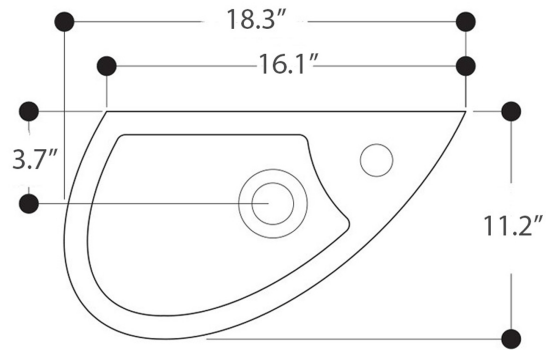

### SKU# | Options:

- Giga WSB5601F | Glossy White

\* WS Bath Collections reserves the right to revise dimensions or information on this sheet without notice

<b>Collection  </b> Whitestone	<b>Model  </b> Giga WSB5601F	Dimensions Metric <i>1 inch = 2.54 cm</i> <i>1 inch = 25.4 mm</i>	 1051 Lea Drive - Collegeville, PA 19426 Tel. 215 513 9400 - Fax 610 831 0215 <a href="http://www.ws bathcollections.com">www.ws bathcollections.com</a> - <a href="mailto:info@ws bathcollections.com">info@ws bathcollections.com</a>
-----------------------------------	---------------------------------	---	---

Collection  
Whitestone

Model |  
Giga WSB5601F

Dimensions Metric  
1 inch = 2.54 cm  
1 inch = 25.4 mm

**WS**<sup>®</sup>  
BATH  
COLLECTIONS

1051 Lea Drive - Collegeville, PA 19426  
Tel. 215 513 9400 - Fax 610 831 0215  
[www.ws bathcollections.com](http://www.ws bathcollections.com) - [info@ws bathcollections.com](mailto:info@ws bathcollections.com)

### Vessel/ countertop installation

Bolts

Silicone (*optional*)

Collection  
Whitestone

Model |  
Giga WSB5601F

Dimensions Metric  
*1 inch = 2.54 cm*  
*1 inch = 25.4 mm*

WS<sup>®</sup>  
BATH  
COLLECTIONS