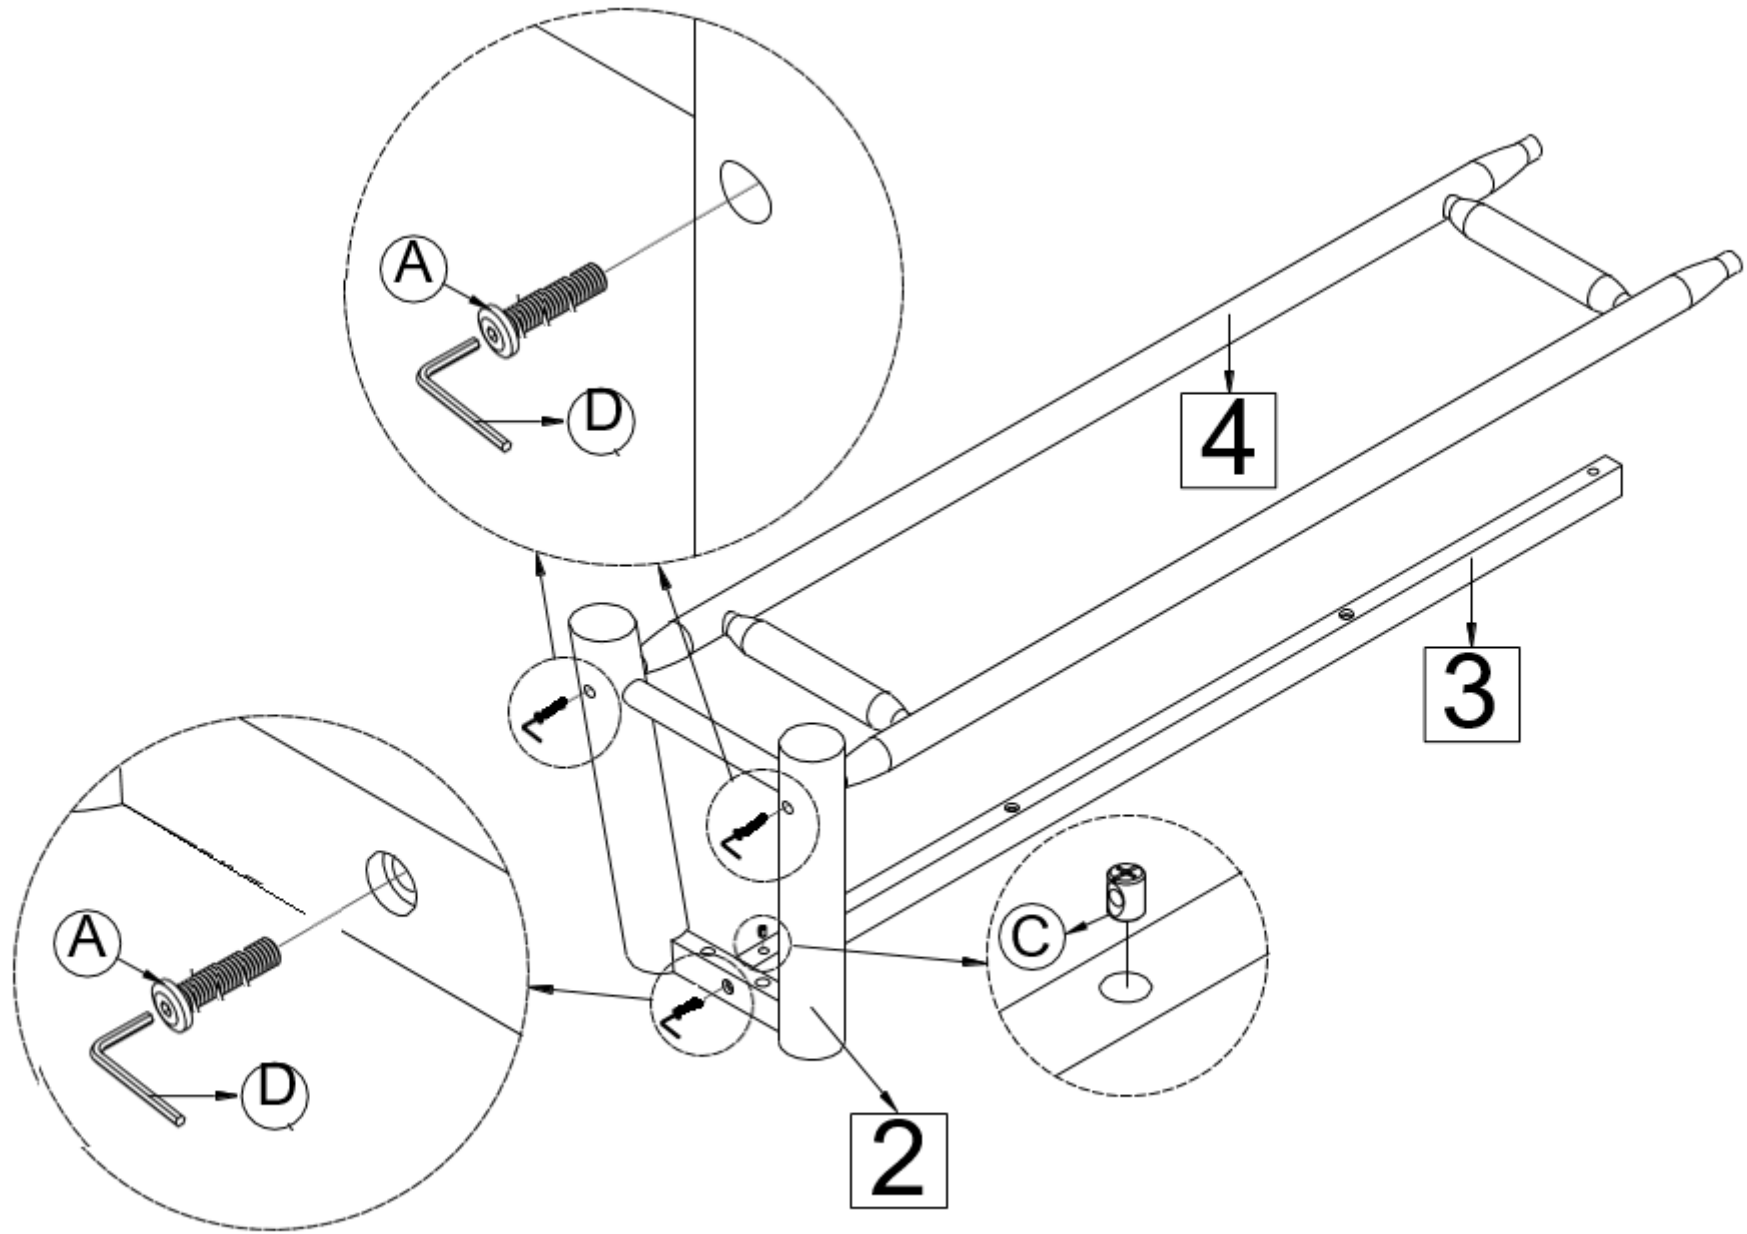

03/08

Part List

1 Seat Bench - 1pc

2 Leg Frame - 2pcs

3 Crossbar - 1pc

4 Stretcher Frame - 1pc

Hardware List

A Bolt $\varnothing 1/4"$ x60mm-6Pcs

B Bolt $\varnothing 1/4"$ x50mm-6Pcs

C Barrel Nuts $\varnothing 1/4"$ -2Pcs

D 4mm-1Pc

06/08