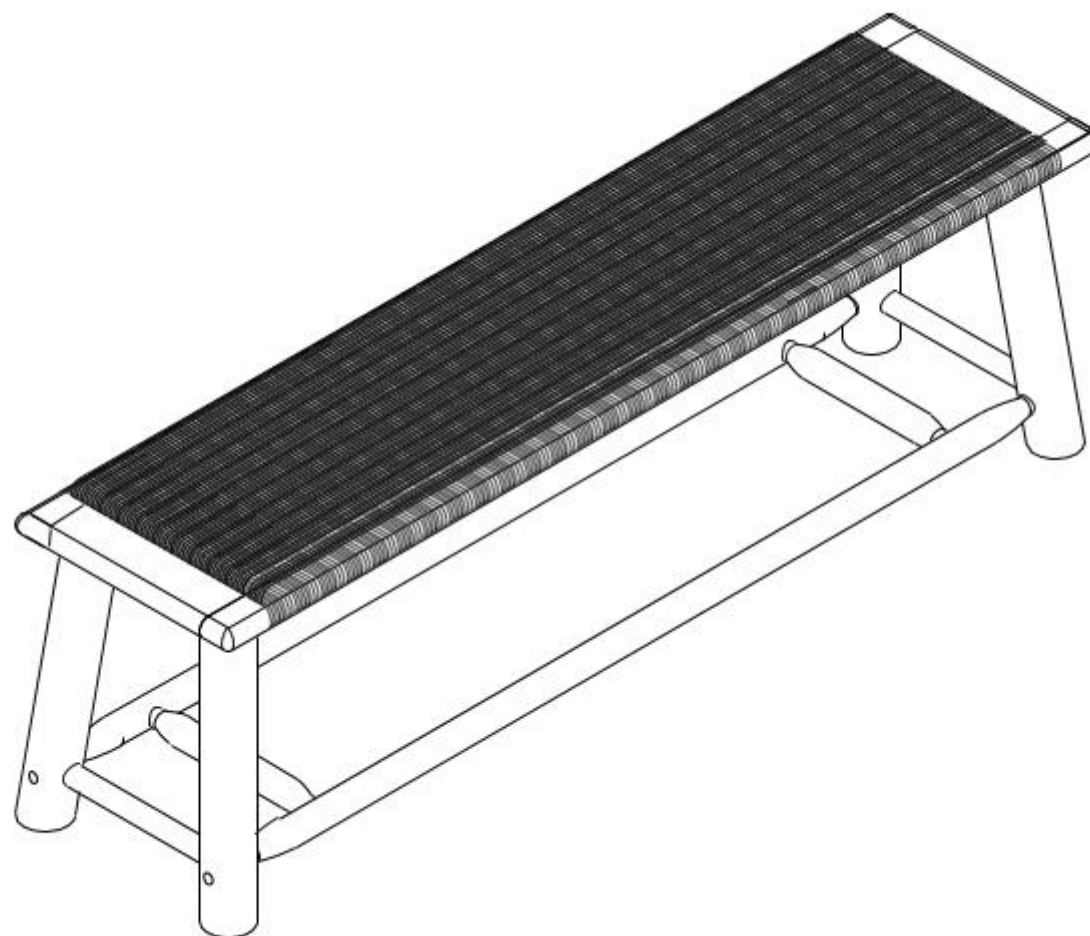

ASSEMBLY CONSTRUCTION

SKU CODE: N842P271335

Warning: You must read it before continuing

SAFETY WARNINGS AND GENERAL NOTES:

1. Do not use substitute parts. Contact the manufacturer or dealer for replacement parts.
2. Keep these instructions for future reference.
3. We recommend assembling your bench on the shipping carton to protect your floor.
4. Be certain all staples are out of the box before beginning assembly on the shipping carton.

03/08

Part List

1 Seat Bench - 1pc

2 Leg Frame - 2pcs

3 Crossbar - 1pc

4 Stretcher Frame - 1pc

Hardware List

A Bolt $\varnothing 1/4"$ x60mm-6Pcs