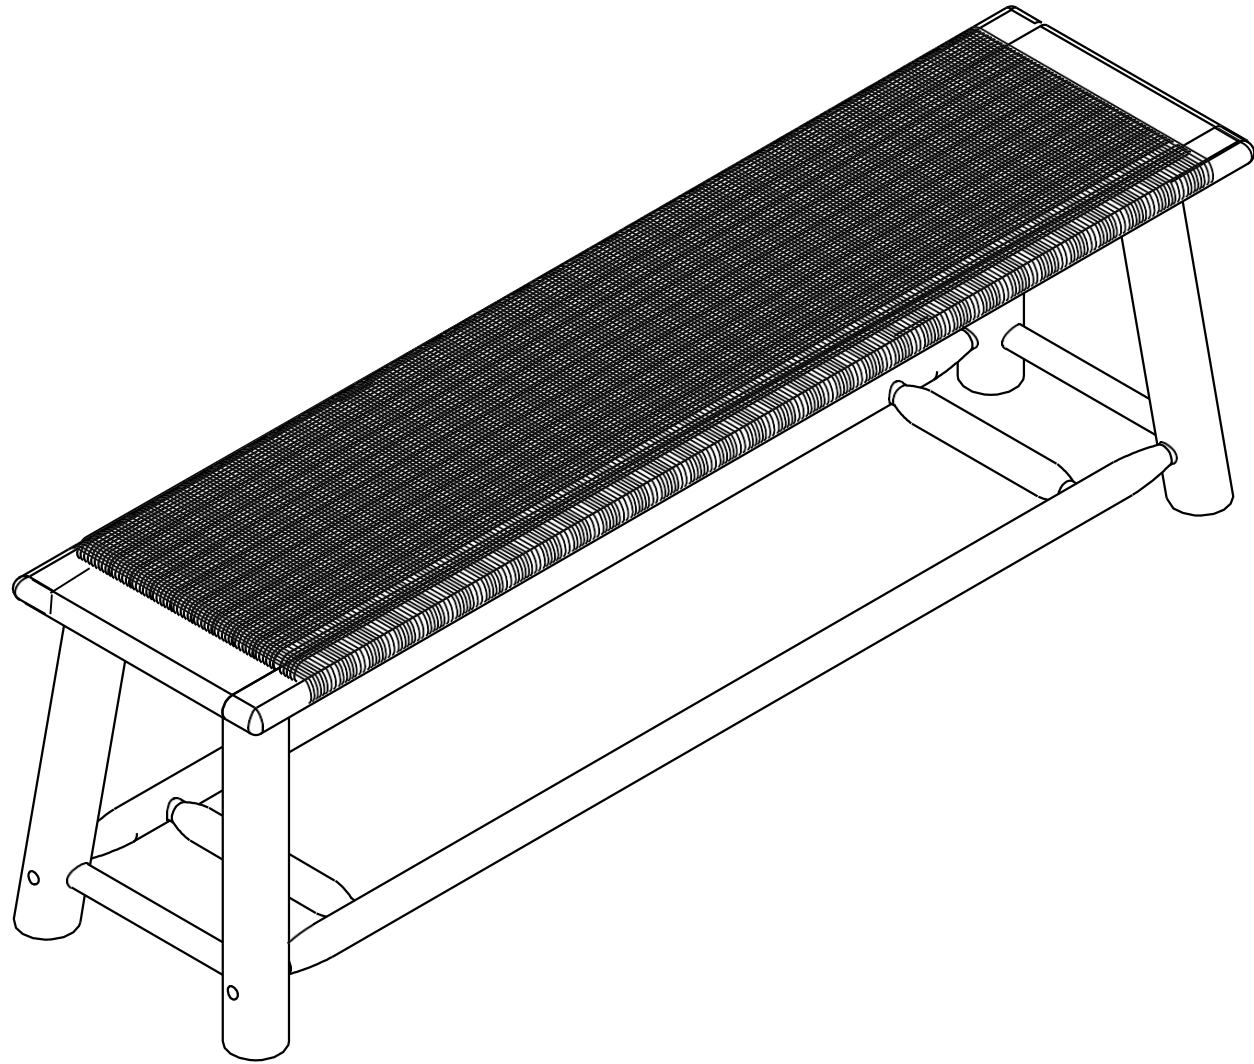

ASSEMBLY CONSTRUCTION

SKU CODE: N842P271335

Warning: You must read it before continuing

SAFETY WARNINGS AND GENERAL NOTES:

1. Do not use substitute parts. Contact the manufacturer or dealer for replacement parts.
2. Keep these instructions for future reference.
3. We recommend assembling your bench on the shipping carton to protect your floor.
4. Be certain all staples are out of the box before beginning assembly on the shipping carton.

03/08

Part List

1 Seat Bench - 1pc

2 Leg Frame - 2pcs

3 Crossbar - 1pc

4 Stretcher Frame - 1pc

Hardware List

A Bolt $\varnothing 1/4"$ x60mm-6Pcs

B Bolt $\varnothing 1/4"$ x50mm-6Pcs

C Barrel Nuts $\varnothing 1/4"$ -2Pcs

D 4mm-1Pc

06/08