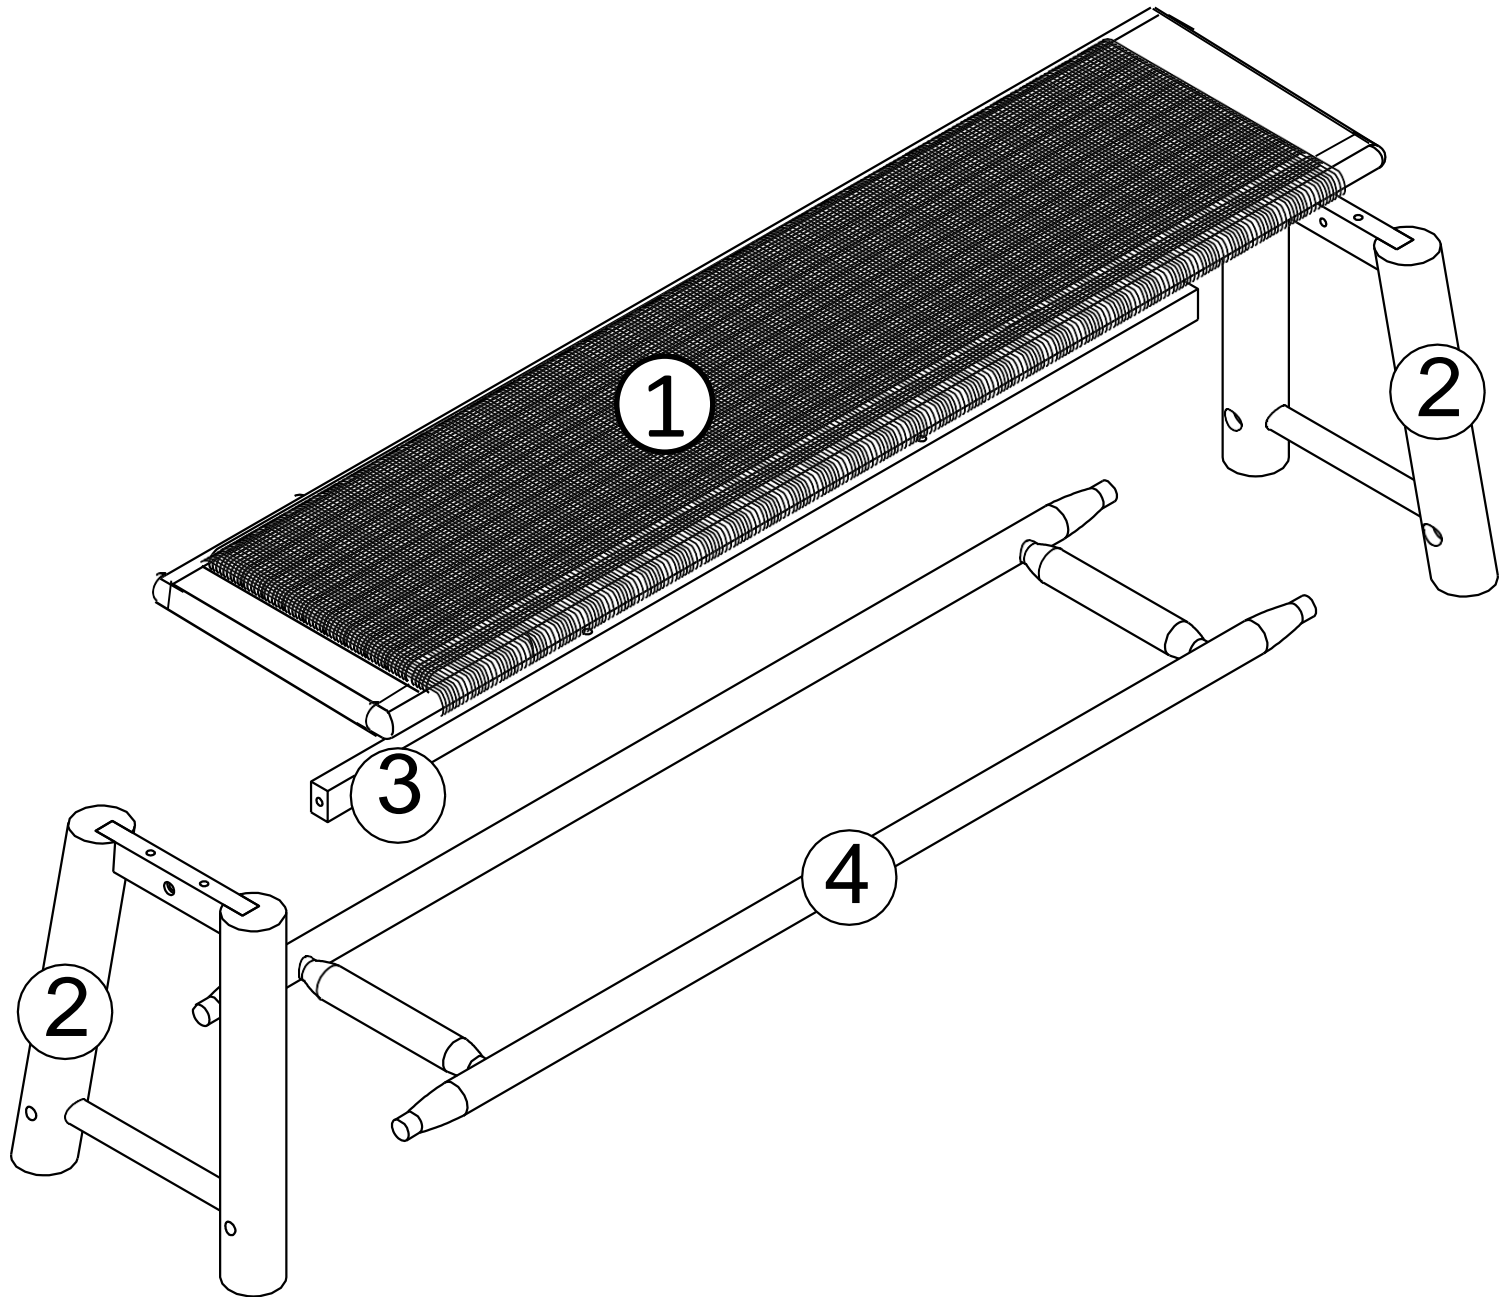

ASSEMBLY CONSTRUCTION

SKU CODE: N842P271335

Warning: You must read it before continuing

SAFETY WARNINGS AND GENERAL NOTES:

1. Do not use substitute parts. Contact the manufacturer or dealer for replacement parts.
2. Keep these instructions for future reference.
3. We recommend assembling your bench on the shipping carton to protect your floor.
4. Be certain all staples are out of the box before beginning assembly on the shipping carton.

03/08

Part List

1 Seat Bench - 1pc

2 Leg Frame - 2pcs

3 Crossbar - 1pc

4 Stretcher Frame - 1pc

Hardware List

A Bolt $\varnothing 1/4"$ x60mm-6Pcs

B Bolt $\varnothing 1/4"$ x50mm-6Pcs

C Barrel Nuts $\varnothing 1/4"$ -2Pcs

D 4mm-1Pc

06/08