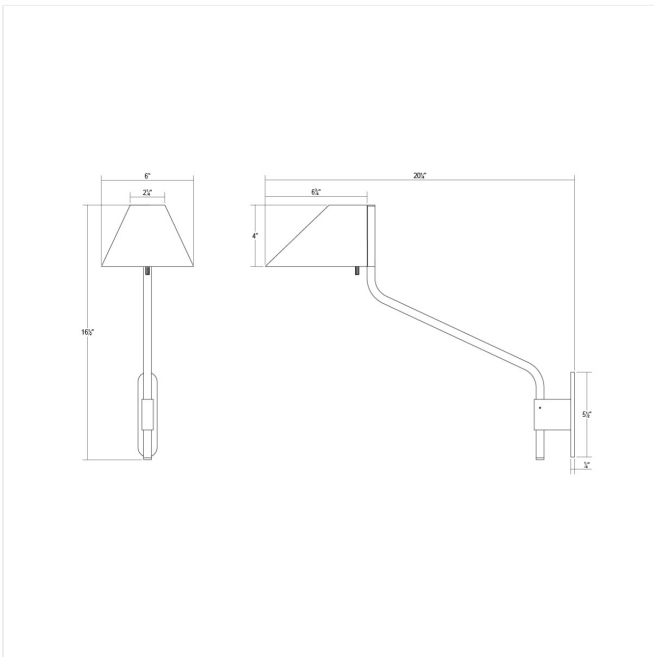

Project:

Pitch Long Wall Lamp Spec Sheet

SKU: 3252.25

The angled thrust of Pitch Wall Lamp allows its asymmetrical cone metal shade to rotate on two vertical axes, from the wall and from the top of the angled arm extension, this wall lamp casts a broad spread of LED illumination. Mount adjacent to a desk or behind a bed.

This Studio Exclusive is part of the Pitch family, which also includes the [Pitch Floor Lamp](#) and [Pitch Table Lamp](#).

Learn more: <https://sonnemanlight.com/pitch-wall-lamp>

Type #:

Dimensions

Height:	16.5"
Width:	6"
Minimum Extension:	6"
Maximum Extension:	20.25"
Size:	Long
Canopy/Backplate/Base Width:	1.25"
Canopy/Backplate/Base Depth:	0.25"
Canopy/Backplate/Base Height:	5.5"

Electrical Specs

Bulb(s) Included?:	Yes
Bulb 1 Type:	Integral LED
Bulb Quantity:	1
Input Voltage:	120-240VAC
Initial Lumens:	800
Color Temperature:	3000K
CRI:	90
Power Supply Type:	Driver
Power Supply Quantity:	1
Power Supply Location:	Plug
Dimming Type:	Non-dimmable
Bulb Max Wattage:	7.5