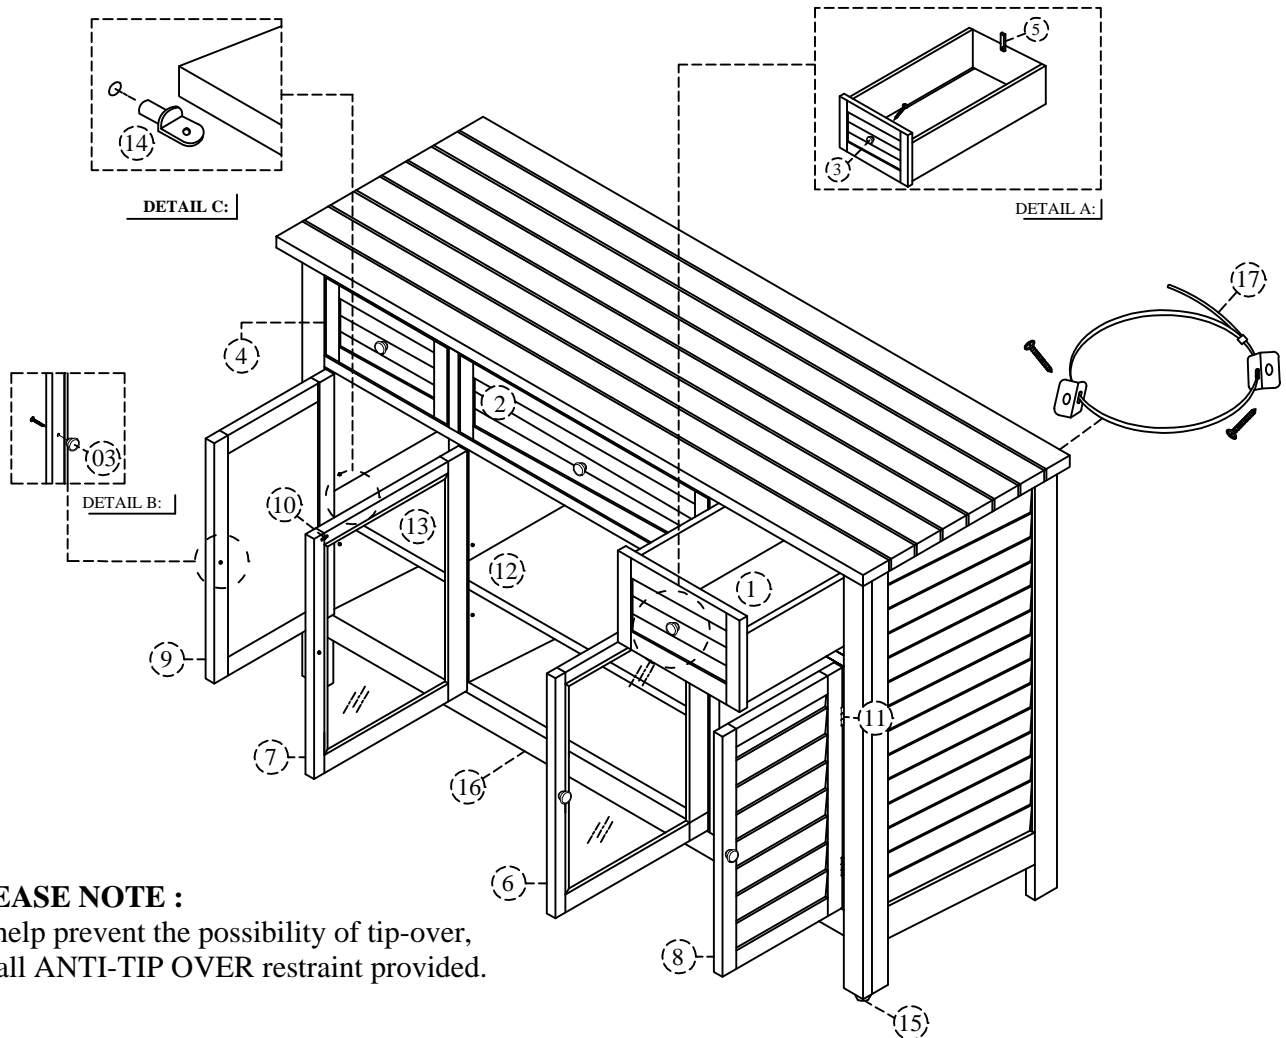

ASSEMBLY INSTRUCTIONS & PARTS IDENTIFICATION

MEDIA UNIT ANT SAGE

Thank you for purchasing this quality product. Be sure to check all packing material carefully for small parts that may have come loose inside the carton during shipment.

Parts key					
No	Qty	Description	No	Qty	Description
1	2 Pcs.	Side Drawer Complete	10	4 Sets.	Door Catch
2	1 Pc.	Center Drawer Complete	11	8 Sets.	Door Hinge
3	7 Sets.	Drawer /Door Pull w/Screw	12	1 Pc.	Middle Shelf
4	3 Sets.	Drawer Glide	13	2 Pcs.	Side Shelf
5	3 Sets	Drawer Stops	14	12 Pcs.	Shelf Pins
6	1 Pc.	Right Facing Glass Door	15	4 Pcs.	Floor Glide
7	1 Pc.	Left Facing Glass Door	16	1 Pc.	Floor Leveler
8	1 Pc.	Right Facing Wooden Door	17	1Set.	Anti-tip kit
9	1 Pc.	Left Facing Wooden Door			