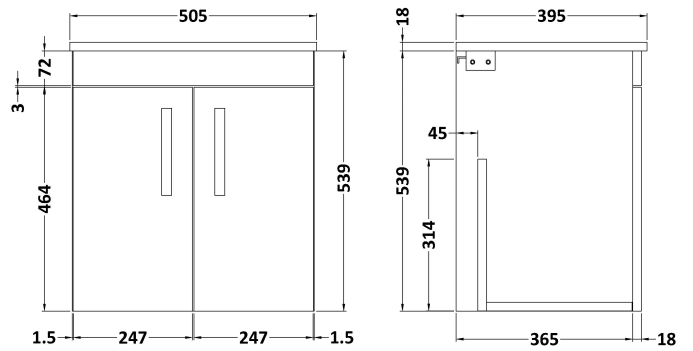

CUSTOMER DATA SHEET

DESCRIPTION:

500 Wall Hung 2-Door & Basin 2

CUSTOMER DATA SHEET - FURNITURE

DESCRIPTION: 500 Wall Hung 2-Door Basin Unit

PRODUCT DIMENSIONS

Height (mm)	Width (mm)	Depth (mm)	Nett Wgt Kg
540	500	383	10

PACKAGING DIMENSIONS

Height (mm)	Width (mm)	Depth (mm)	Gross Wgt Kg
405	520	560	10

PACKAGING DATA

Box Colour	Brown Cardboard Box		
Box Qty	1	Label Colour	White Label
Label Size	100 x 50	Label Qty	2

OUTER BOX DIMENSIONS (If Applicable)

CUSTOMER DATA SHEET - CERAMICS

DESCRIPTION: 500mm Minimalist Basin 1Th

PRODUCT DIMENSIONS

Height (mm)	Width (mm)	Depth (mm)	Nett Wgt Kg
170	500	390	9

PACKAGING DIMENSIONS

Height (mm)	Width (mm)	Depth (mm)	Gross Wgt Kg
400	520	200	9

PACKAGING DATA

Box Colour	Brown Cardboard Box		
Box Qty	1	Label Colour	White Label
Label Size	105 x 50	Label Qty	1

OUTER BOX DIMENSIONS (If Applicable)

Height (mm)	Width (mm)	Depth (mm)	Gross Wgt Kg

PRODUCT DETAILS