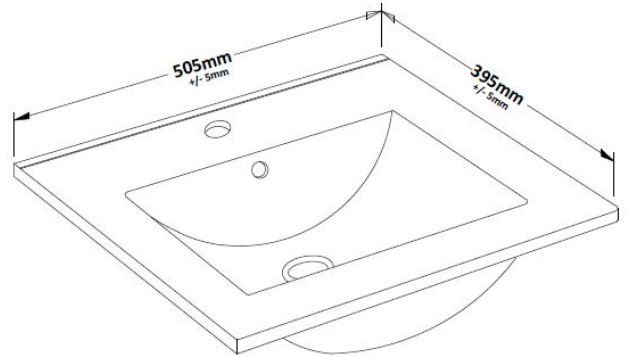

CUSTOMER DATA SHEET

DESCRIPTION:

500 Wall Hung 2-Door & Basin 2

CUSTOMER DATA SHEET - FURNITURE

DESCRIPTION: 500 Wall Hung 2-Door Basin Unit

PRODUCT DIMENSIONS

Height (mm)	Width (mm)	Depth (mm)	Nett Wgt Kg
540	500	383	10

PACKAGING DIMENSIONS

Height (mm)	Width (mm)	Depth (mm)	Gross Wgt Kg
405	520	560	10

PACKAGING DATA

Box Colour	Brown Cardboard Box		
Box Qty	1	Label Colour	White Label
Label Size	100 x 50	Label Qty	2

OUTER BOX DIMENSIONS (If Applicable)

Height (mm)	Width (mm)	Depth (mm)	Gross Wgt Kg

PRODUCT DETAILS

Country of Origin	United Kingdom			
Fitting Instruction	No			
Constr' Method	Cam & Wood Dowel			
Cabinet Finish	MFC Textured Woodgrain			
Cab Thickness (mm)	18			
Drawer Included	No			
No of Shelves	0			
Hinge Inc'	Yes, Supplied			
Fixings Inc'	Yes			
Handle Inc'	Yes, Supplied			
Handle Type	Strap			
Certification	FSC	Yes	CE	N/A
Colour	Grey Avola			
Constr' Type	Rigid			
Fascia Finish	MFC Textured Woodgrain			
Fas Thickness (mm)	18			
Drawer Type	Not Applicable			
Hinge Type	95 Degree Clip-On Soft Close			
Adjustable Legs	No, Not Required			
Handle Style	Contemporary			
Waste Shroud	No			

CUSTOMER DATA SHEET - CERAMICS

DESCRIPTION: 500mm Minimalist Basin 1Th

PRODUCT DIMENSIONS

Height (mm)	Width (mm)	Depth (mm)	Nett Wgt Kg
170	500	390	9

PACKAGING DIMENSIONS

Height (mm)	Width (mm)	Depth (mm)	Gross Wgt Kg
400	520	200	9