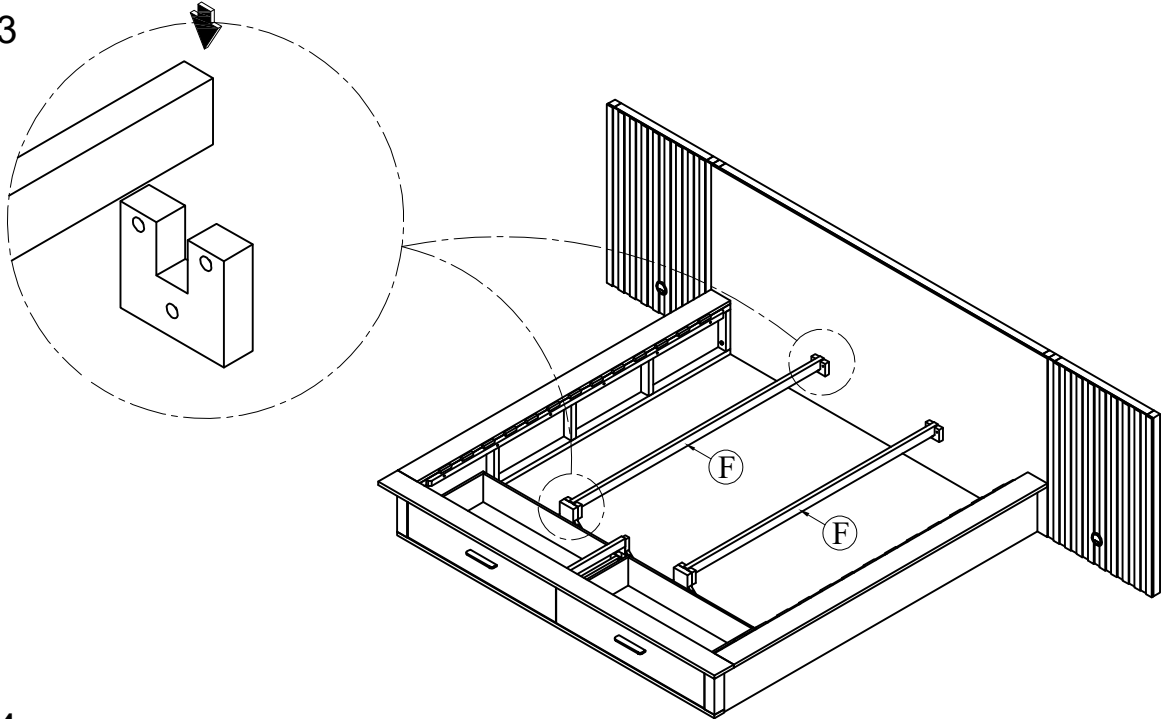

KING BED

STEP 3