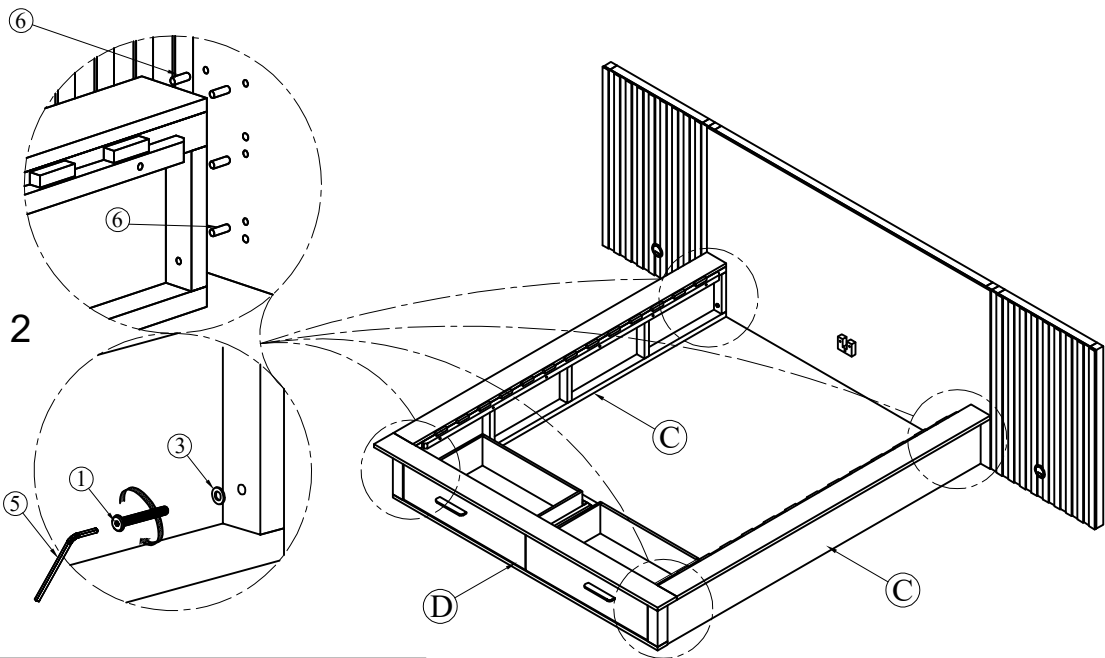

QUEEN BED

STEP 1

STEP 2

PARTS INCLUDED

NO.	ITEM	DESCRIPTION	QTY.
A		HEADBOARD CENTER	1 pc.
B		HEADBOARD SIDE	2 pcs.
C		SIDE RAILS	2 pcs.
D		FOOTBOARD	1 pc.
E		BED SLATS	14 pcs.
F		SUPPORT SLAT	1 pc.

NO.	ITEM	DESCRIPTION	QTY.
1		Bolt (M8x50mm)	8 pcs.
2		Bolt (M8x60mm)	6 pcs.
3		Flat Washer Ø5/16"	14 pcs.
4		Screw (25x4mmØ)	28 pcs.
5		Allen wrench (4mm)	1 pc.
6		Wooden Plug 10 x 30	20 pcs.
7		Grommet	2 pcs.

KING BED

STEP 1

STEP 2

PARTS INCLUDED

NO.	ITEM	DESCRIPTION	QTY.
A		HEADBOARD CENTER	1 pc.
B		HEADBOARD SIDE	2 pcs.
C		SIDE RAILS	2 pcs.
D		FOOTBOARD	1 pc.
E		BED SLATS	14 pcs.
F		SUPPORT SLAT	2 pcs.

NO.	ITEM	DESCRIPTION	QTY.
1		Bolt (M8x50mm)	8 pcs.
2		Bolt (M8x60mm)	6 pcs.
3		Flat Washer Ø5/16"	14 pcs.
4		Screw (25x4mmØ)	28 pcs.
5		Allen wrench (4mm)	1 pc.
6		Wooden Plug 10 x 30	20 pcs.
7		Grommet	2 pcs.