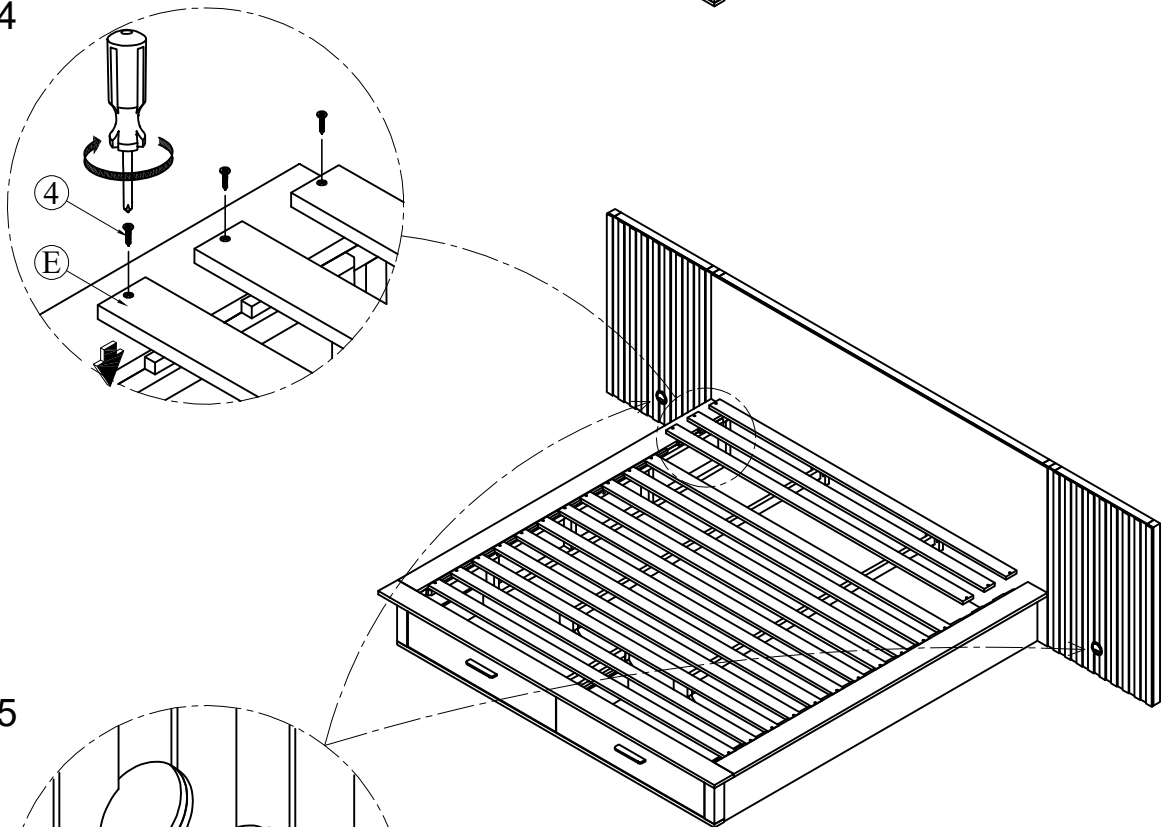

KING BED

STEP 3

STEP 4

STEP 5