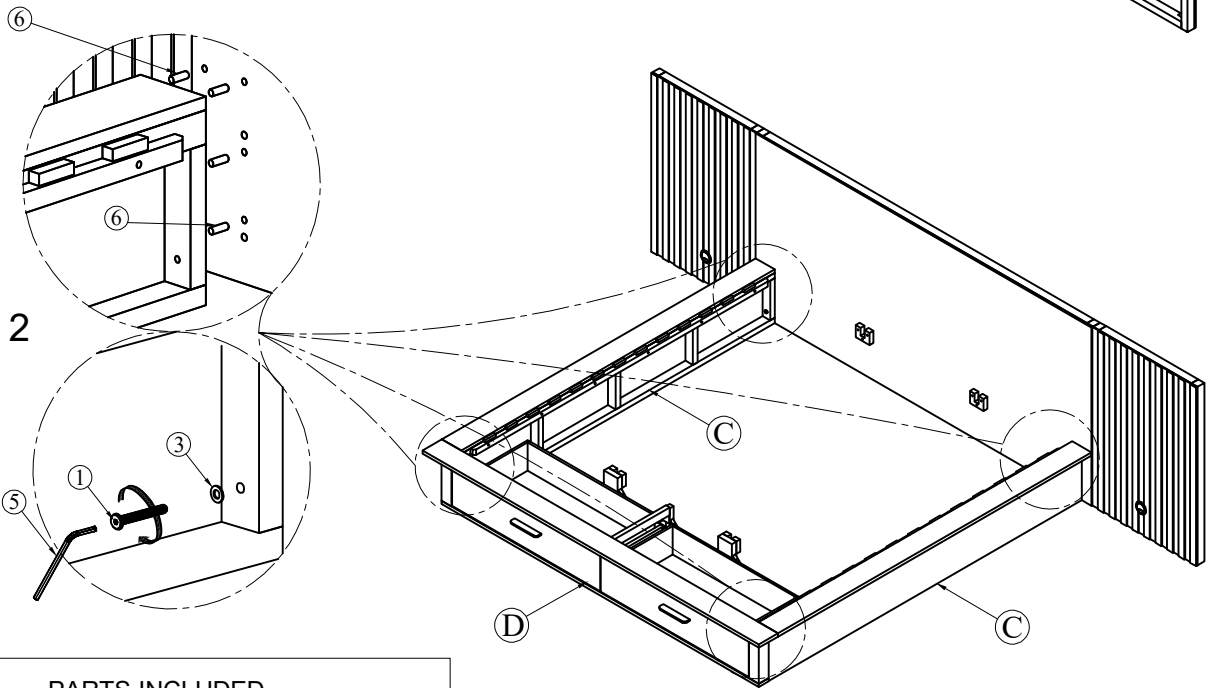

QUEEN BED

STEP 1

STEP 2

PARTS INCLUDED

NO.	ITEM	DESCRIPTION	QTY.
A		HEADBOARD CENTER	1 pc.
B		HEADBOARD SIDE	2 pcs.
C		SIDE RAILS	2 pcs.
D		FOOTBOARD	1 pc.
E		BED SLATS	14 pcs.
F		SUPPORT SLAT	1 pc.

NO.	ITEM	DESCRIPTION	QTY.
1		Bolt (M8x50mm)	8 pcs.
2		Bolt (M8x60mm)	6 pcs.
3		Flat Washer Ø5/16"	14 pcs.
4		Screw (25x4mmØ)	28 pcs.
5		Allen wrench (4mm)	1 pc.
6		Wooden Plug 10 x 30	20 pcs.
7		Grommet	2 pcs.

KING BED

STEP 1

STEP 2

PARTS INCLUDED

NO.	ITEM	DESCRIPTION	QTY.
A		HEADBOARD CENTER	1 pc.
B		HEADBOARD SIDE	2 pcs.
C		SIDE RAILS	2 pcs.
D		FOOTBOARD	1 pc.
E		BED SLATS	14 pcs.
F		SUPPORT SLAT	2 pcs.

NO.	ITEM	DESCRIPTION	QTY.
1		Bolt (M8x50mm)	8 pcs.
2		Bolt (M8x60mm)	6 pcs.
3		Flat Washer Ø5/16"	14 pcs.
4		Screw (25x4mmØ)	28 pcs.
5		Allen wrench (4mm)	1 pc.
6		Wooden Plug 10 x 30	20 pcs.
7		Grommet	2 pcs.