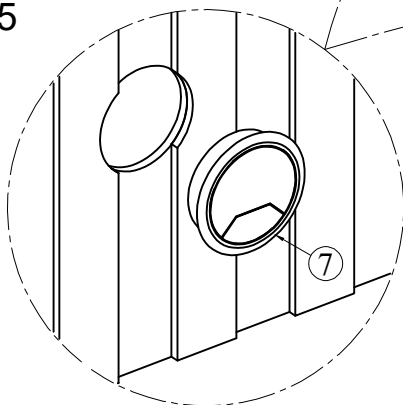

QUEEN BED

STEP 1

STEP 2

PARTS INCLUDED

NO.	ITEM	DESCRIPTION	QTY.
A		HEADBOARD CENTER	1 pc.
B		HEADBOARD SIDE	2 pcs.
C		SIDE RAILS	2 pcs.
D		FOOTBOARD	1 pc.
E		BED SLATS	14 pcs.
F		SUPPORT SLAT	1 pc.

NO.	ITEM	DESCRIPTION	QTY.
1		Bolt (M8x50mm)	8 pcs.
2		Bolt (M8x60mm)	6 pcs.
3		Flat Washer Ø5/16"	14 pcs.
4		Screw (25x4mmØ)	28 pcs.
5		Allen wrench (4mm)	1 pc.
6		Wooden Plug 10 x 30	20 pcs.
7		Grommet	2 pcs.

KING BED

STEP 1

STEP 2

PARTS INCLUDED

NO.	ITEM	DESCRIPTION	QTY.
A		HEADBOARD CENTER	1 pc.
B		HEADBOARD SIDE	2 pcs.
C		SIDE RAILS	2 pcs.
D		FOOTBOARD	1 pc.
E		BED SLATS	14 pcs.
F		SUPPORT SLAT	2 pcs.

NO.	ITEM	DESCRIPTION	QTY.
1		Bolt (M8x50mm)	8 pcs.
2		Bolt (M8x60mm)	6 pcs.
3		Flat Washer Ø5/16"	14 pcs.
4		Screw (25x4mmØ)	28 pcs.
5		Allen wrench (4mm)	1 pc.
6		Wooden Plug 10 x 30	20 pcs.
7		Grommet	2 pcs.

KING BED

STEP 3

STEP 4

STEP 5

KING BED

FINISH