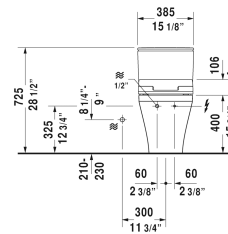

DuraStyle Toilet kit # D4053400

| < 14 3/4" Inch > |

Toilet kit	Dimension	Weight	Order number
One-Piece toilet for SensoWash® & SensoWash® Slim shower-toilet seat			
Colors			
00 White			
Variant			
	14 3/4" x 28 3/8" Inch	133.4 lb	D4053400
Suitable products			
One-Piece toilet for SensoWash® only in combination with SensoWash, syphonic, 12" rough-in, connecting elements for SensoWash with concealed connections included, vertical outlet, cUPC® listed*, 14 5/8" x 28 3/8" Inch	14 5/8" x 28 3/8" Inch		215751
SensoWash® Slim shower-toilet seat for DuraStyle* Rear-, Lady- and Comfortwash, with slow close, night light, remote control included, locking function via remote control, self-cleaning wand, on / off-button, with concealed connections, automatic drainage in periods of prolonged disuse, 14 3/4" x 21 1/4" Inch	14 3/4" x 21 1/4" Inch		611200

All drawings contain the necessary measurements which are subject to standard tolerances. They are stated in inch & mm and are non-binding. Exact measurements, in particular for customized installation scenarios, can only be taken from the finished ceramic piece.