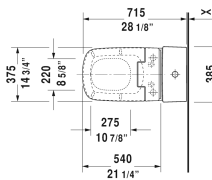

DuraStyle Toilet kit # D4053400

| < 14 3/4" Inch > |

Toilet kit	Dimension	Weight	Order number
One-Piece toilet for SensoWash® & SensoWash® Slim shower-toilet seat			
Colors			
00 White			
Variant			
	14 3/4" x 28 3/8" Inch	133.4 lb	D4053400
Suitable products			
One-Piece toilet for SensoWash® only in combination with SensoWash, syphonic, 12" rough-in, connecting elements for SensoWash with concealed connections included, vertical outlet, cUPC® listed*, 14 5/8" x 28 3/8" Inch	14 5/8" x 28 3/8" Inch		215751
SensoWash® Slim shower-toilet seat for DuraStyle* Rear-, Lady- and Comfortwash, with slow close, night light, remote control included, locking function via remote control, self-cleaning wand, on / off-button, with concealed connections, automatic drainage in periods of prolonged disuse, 14 3/4" x 21 1/4" Inch	14 3/4" x 21 1/4" Inch		611200

All drawings contain the necessary measurements which are subject to standard tolerances. They are stated in inch & mm and are non-binding. Exact measurements, in particular for customized installation scenarios, can only be taken from the finished ceramic piece.