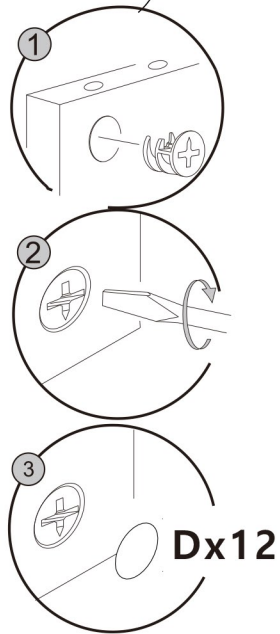

We appreciate your purchase. Thank you.

VANITY CABINET

TOOLS REQUIRED

INSTALLATION GUIDE

| | | | | | | |
|---|--|--|---|---|--|---|
| A  X 37 | B  X 37 | C  X 20 | D  X 37 | E  X 2 | F  X 33 <small>ST4*14</small> | G  X 4 <small>ST4*25</small> |
| H  X 2 <small>ST5*70</small> | I  X 2 <small>L R</small> | J  X 2 <small>M4*16</small> | K  X 1 | L  X 1 <small>L R</small> | M  X 8 | N  X 1 <small>ST5*38</small> |
| O  X 1 | | | | | | |