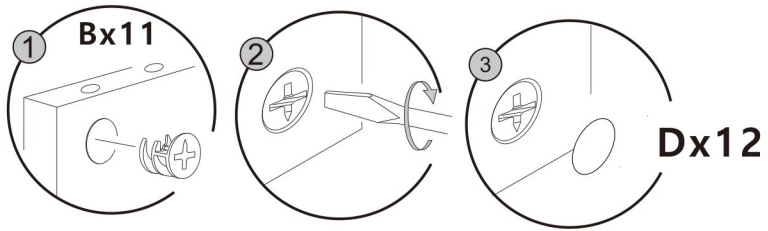

We appreciate your purchase. Thank you.

VANITY CABINET

TOOLS REQUIRED

INSTALLATION GUIDE

| | | | | | | |
|---|--|--|---|---|--|---|
| A  X 37 | B  X 37 | C  X 20 | D  X 37 | E  X 2 | F  X 33 <small>ST4*14</small> | G  X 4 <small>ST4*25</small> |
| H  X 2 <small>ST5*70</small> | I  X 2 <small>L R</small> | J  X 2 <small>M4*16</small> | K  X 1 | L  X 1 <small>L R</small> | M  X 8 | N  X 1 <small>ST5*38</small> |
| O  X 1 | | | | | | |