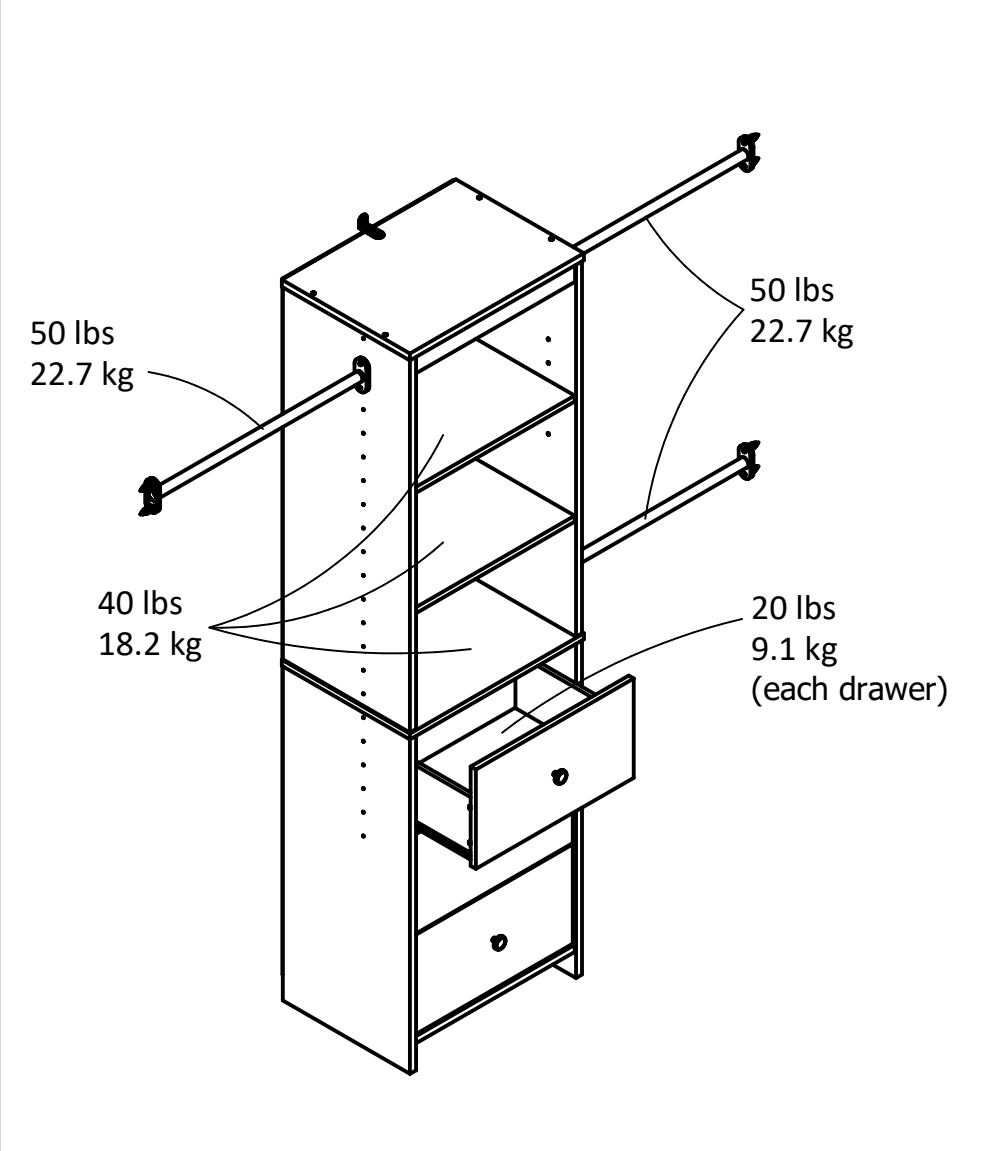

Wood Breakdown: 90%
Total storage: 9.25 cubic feet

Overall Product Size:
21.34"W x 15.71"D x 76.73"H
54.2cm W x 39.9cm D x 194.9cm H

Maximum Weight Capacities
Unit Weight: 106 lbs. (48.1 kg)