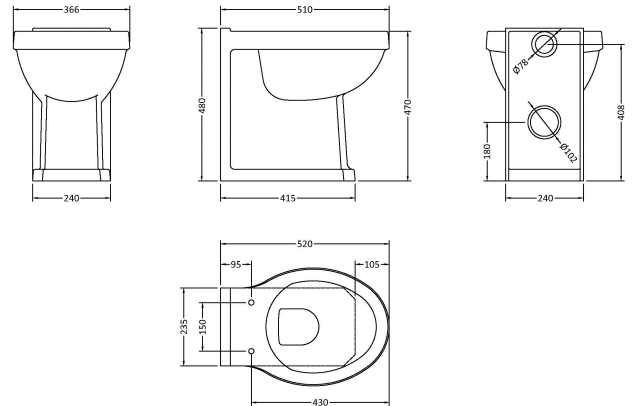

CUSTOMER DATA SHEET - CERAMICS

DESCRIPTION: Comfort Height Back To Wall Pan

PRODUCT DIMENSIONS

Height (mm)	Width (mm)	Depth (mm)	Nett Wgt Kg
480	370	515	23

PACKAGING DIMENSIONS

Height (mm)	Width (mm)	Depth (mm)	Gross Wgt Kg
490	380	540	23.6

PACKAGING DATA

Box Colour			
Box Qty		Label Colour	
Label Size	x	Label Qty	

OUTER BOX DIMENSIONS (If Applicable)

Height (mm)	Width (mm)	Depth (mm)	Gross Wgt Kg

PRODUCT DETAILS

Country of Origin	China
Fitting Instruction	No

Certification	CE	WRAS	N/A	WRAS Number	N/A
Product Material	Vitreous China				

PANS/BIDETS

Trap Style	P Trap	Includes Seat	No
------------	--------	---------------	----

CISTERNS

Fittings	Not Applicable	Operating Type	Not Applicable
Lever Type	Not Applicable		

SEAT

Type	Round	Function	Not Applicable
Material	Not Applicable		
Hinge Type	Top Fix	Hinge Material	Not Applicable

BASINS

Tap Hole	Not Applicable	Chain Stay Hole	Not Applicable
Template	Not Applicable	Waste Type Req'd	Not Applicable
Overflow Incl.	Not Applicable	Overflow Cover	Not Applicable
Inner Bowl Depth	N/A		