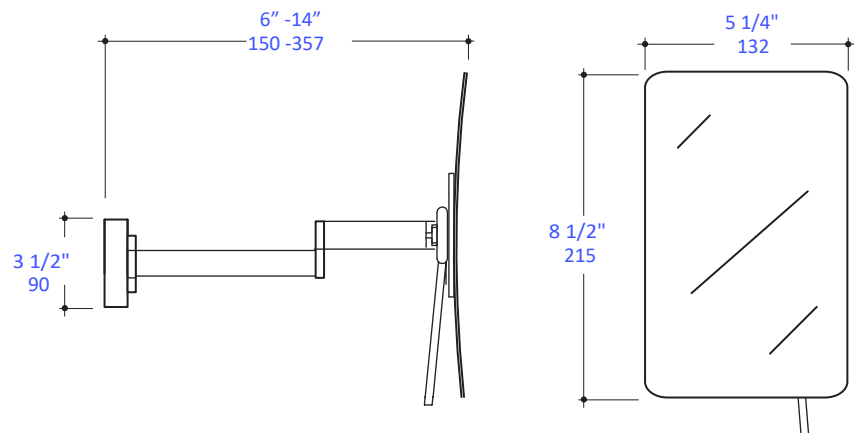

Features:

- Wall-mount adjustable magnifying mirror with dual arm and flange
- 3x magnification
- Includes mounting hardware

Finish Options:

- CR - Polished Chrome

LACAVA reserves the right to revise any dimension or information on this sheet without notice. Dimensions are nominal and may vary within an industry accepted tolerance of $\frac{1}{4}''$. Drawings provided herein are meant to give the user an idea of the product and are not made to scale. Location of plumbing is meant for reference, your specific application may vary.