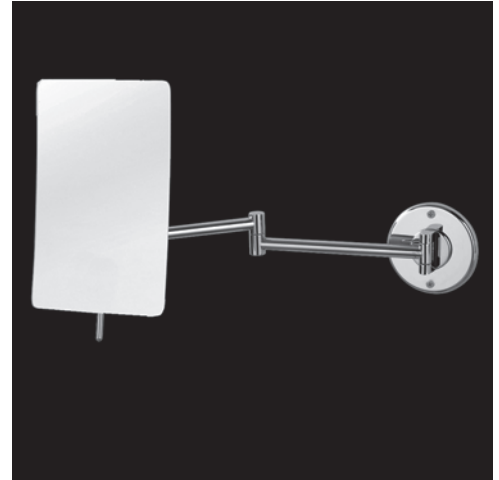

Features:

- Wall-mount adjustable magnifying mirror with dual arm and flange
- 3x magnification
- Includes mounting hardware

Finish Options:

- CR - Polished Chrome

LACAVA reserves the right to revise any dimension or information on this sheet without notice. Dimensions are nominal and may vary within an industry accepted tolerance of $\frac{1}{4}''$. Drawings provided herein are meant to give the user an idea of the product and are not made to scale. Location of plumbing is meant for reference, your specific application may vary.