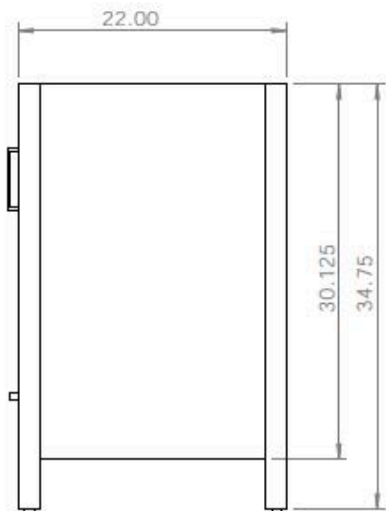

31" Vanity with
Cultured Marble Top

31" Vanity

Actual Size: 31"W x 22"D x 36"H
Shipping Size: 36"W x 34"D x 36"H
Shipping Weight: 131lbs
Net Weight: 108lbs

Vanity with Cultured Marble
Top 31" White with Backsplash