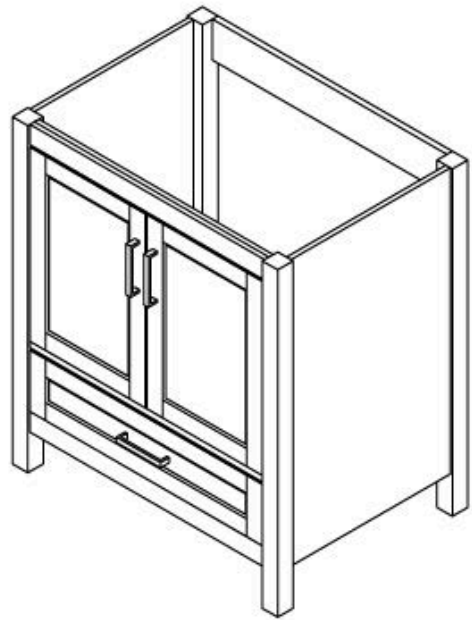

31" Vanity with
Cultured Marble Top

31" Vanity

Actual Size: 31"W x 22"D x 36"H
Shipping Size: 36"W x 34"D x 36"H
Shipping Weight: 131lbs
Net Weight: 108lbs

Vanity with Cultured Marble
Top 31" White with Backsplash