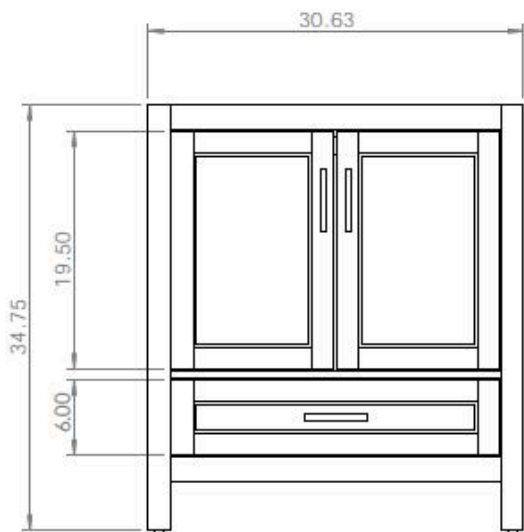

31" Vanity with
Cultured Marble Top

31" Vanity

Actual Size: 31"W x 22"D x 36"H
Shipping Size: 36"W x 34"D x 36"H
Shipping Weight: 131lbs
Net Weight: 108lbs

Vanity with Cultured Marble
Top 31" White with Backsplash