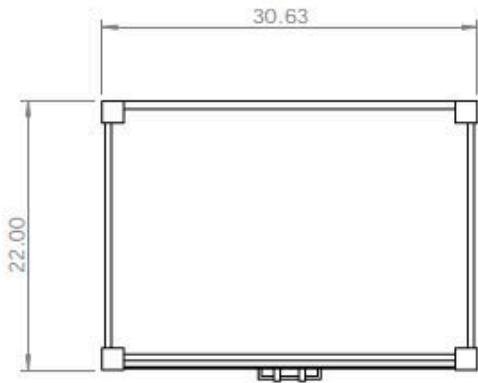

31" Vanity with
Cultured Marble Top

31" Vanity

Actual Size: 31"W x 22"D x 36"H
Shipping Size: 36"W x 34"D x 36"H
Shipping Weight: 131lbs
Net Weight: 108lbs

Vanity with Cultured Marble
Top 31" White with Backsplash