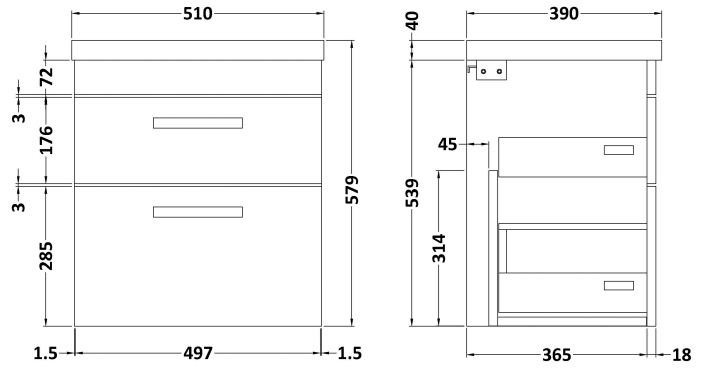

CUSTOMER DATA SHEET

DESCRIPTION:

500 Wh 2-Drawer Vanity With Basin A