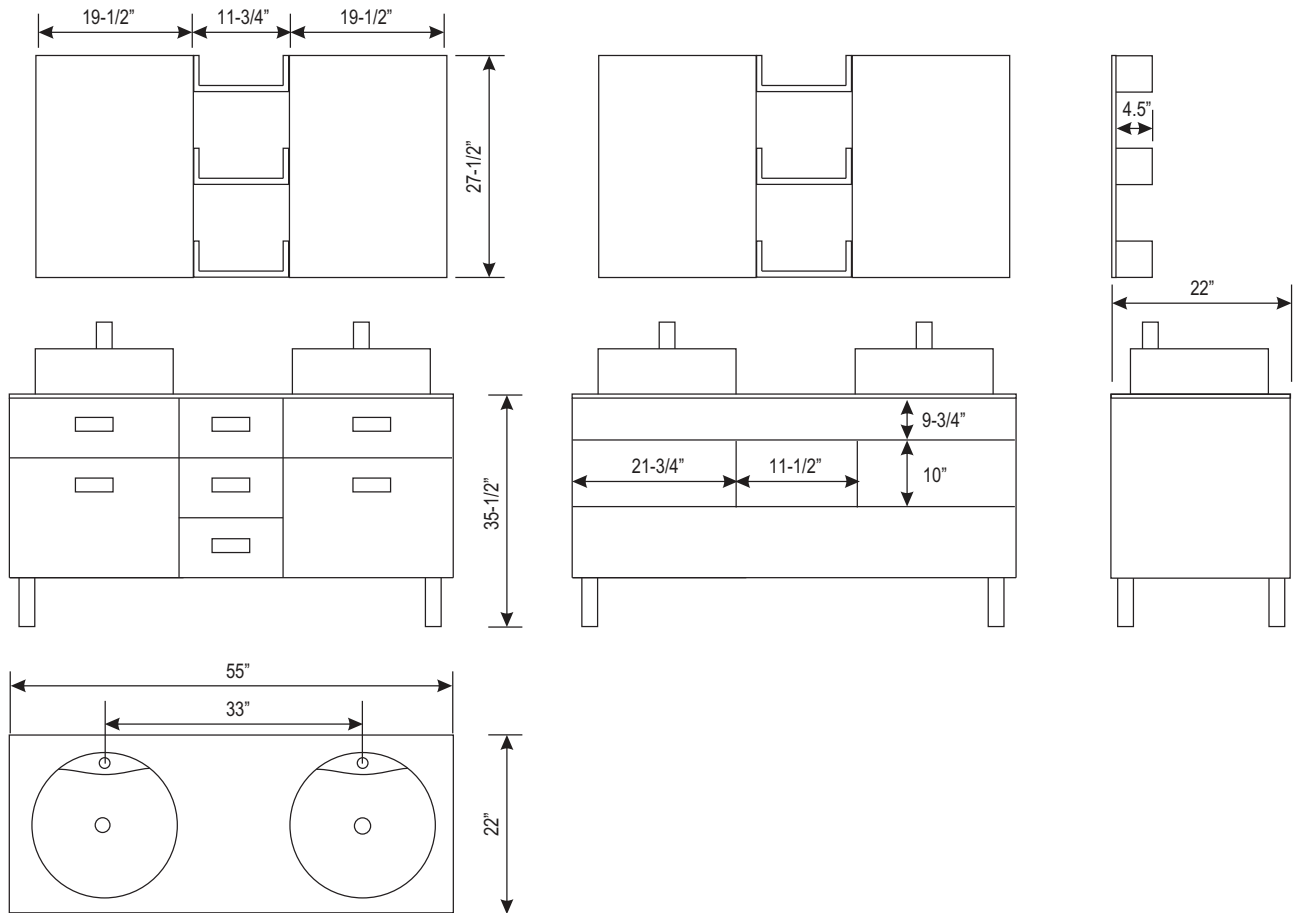

55" Double Sink Vanity Set (Faucets Not Included)

55" Double Sink Vanity Set

Product Features

- Solid Hardwood Construction
- Tempered Glass Countertop
- Round Vessel Sinks
- Chrome Pop-Up Drains
- Three Pullout Drawers
- Two Soft-Closing Cabinet Doors
- Two Mirrors with Shelving
- Satin Nickel Hardware
- Dimensions: 55"W x 22"D x 35-1/2"H

Includes: Cabinet, Countertop, Sinks, Mirrors, and Wall Shelving