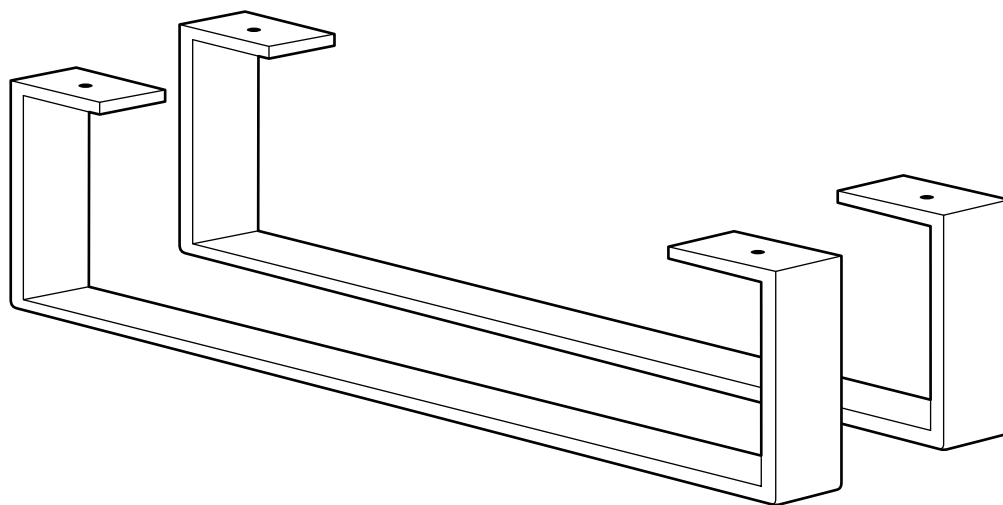

Model: _____
 Lot No: _____
 Date of Purchased: _____

CORE LEG

Your Core unit comes in three separate boxes. This box contains only the Legs.
 You will require two more boxes to complete assembly of the Core sofa convertible (body and sofa upholstery cover).
 Please refer to the assembly instructions accordingly

Parts and Hardware

Allen Key

Bolt

ADULT ASSEMBLY REQUIRED

If you are missing any parts or have any questions regarding assembly, do not return this item to the retailers store. Please call our toll-free customer service number and have this assembly manual open to the parts list ready to provide the model name, and part name or number.

Assembly Instructions

1. Carefully place sofa body unit on a clean flat surface with the metal plates facing up.
2. Align both legs onto designated metal plates and secure two bolts each using Allen key.