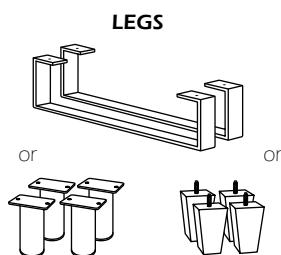

Model: _____
 Lot No: _____
 Date of Purchased: _____

CORE LEG

Your Core unit comes in three separate boxes. This box contains only the Legs.
 You will require two more boxes to complete assembly of the Core sofa convertible (body and sofa upholstery cover).
 Please refer to the assembly instructions accordingly

Parts and Hardware

Allen Key

Bolt

ADULT ASSEMBLY REQUIRED

If you are missing any parts or have any questions regarding assembly, do not return this item to the retailers store. Please call our toll-free customer service number and have this assembly manual open to the parts list ready to provide the model name, and part name or number.

Assembly Instructions

1. Carefully place sofa body unit on a clean flat surface with the metal plates facing up.
2. Align both legs onto designated metal plates and secure two bolts each using Allen key.