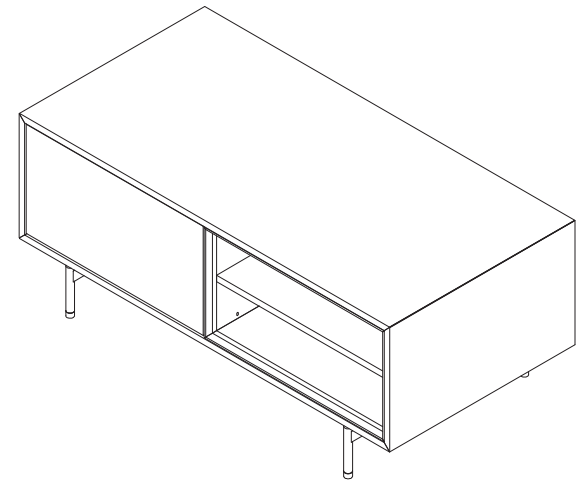

During assembly, hand tighten screws only. When the screws are in place, tighten completely.