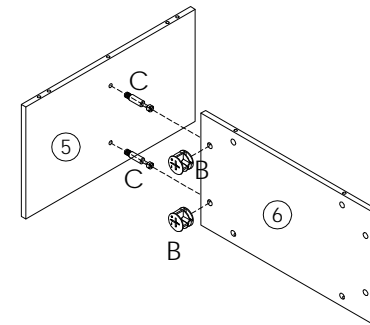

During assembly, hand tighten screws only. When the screws are in place, tighten completely.