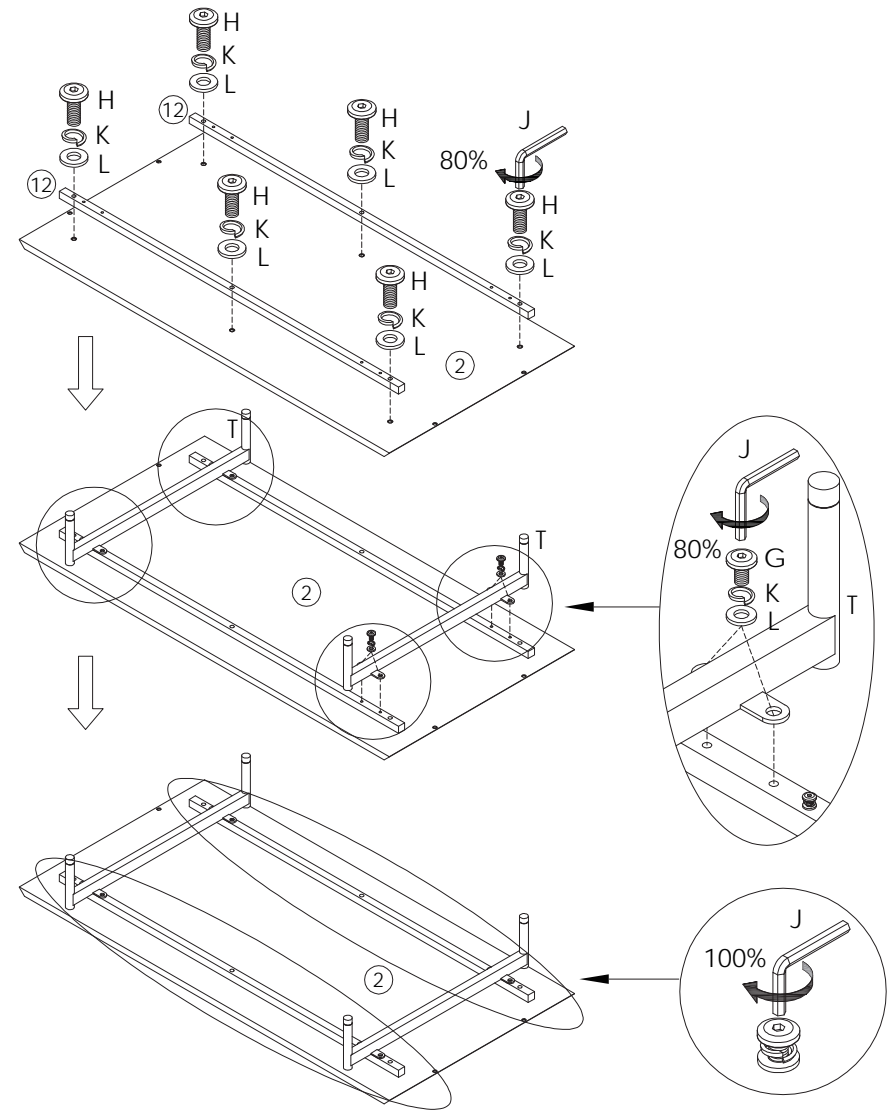

Assembly Instructions

BODIE-48 Coffee Table

PLEASE NOTE: Check that you have received all components and hardware before assembling. If you are missing any parts, contact your retailer.

- | | | | | |
|---|---|---|---|--|
| 
A (4 pcs)
8x35mm | 
B (14 pcs)
15x12mm | 
C (14 pcs)
7x35mm | 
D (2 pcs)
3x12mm | 
E (6 pcs)
3.5x12mm |
| 
F (24 pcs)
4x15mm | 
G (8 pcs)
6x20mm | 
H (6 pcs)
6x35mm | 
I (4 pcs)
6.5x47mm | 
J (1 pc)
4x70x50mm |
| 
K (14 pcs)
6x10x2mm | 
L (14 pcs)
6x14x2mm | 
M (4 pcs) | 
N (8 pcs)
20mm | 
O (2 pcs) |
| 
P (2 pcs) | 
Q (2 pcs) | 
R (4 pcs) | 
S (4 pcs) | 
T (2 pcs)
590x140x80mm |

1

2

During assembly, hand tighten screws only. When the screws are in place, tighten completely.

Assembly Instructions

BODIE-48 Coffee Table

PLEASE NOTE: Check that you have received all components and hardware before assembling. If you are missing any parts, contact your retailer.

3

4

During assembly, hand tighten screws only. When the screws are in place, tighten completely.

Assembly Instructions

BODIE-48 Coffee Table

PLEASE NOTE: Check that you have received all components and hardware before assembling. If you are missing any parts, contact your retailer.

5

6

During assembly, hand tighten screws only. When the screws are in place, tighten completely.

Assembly Instructions

BODIE-48 Coffee Table

PLEASE NOTE: Check that you have received all components and hardware before assembling. If you are missing any parts, contact your retailer.