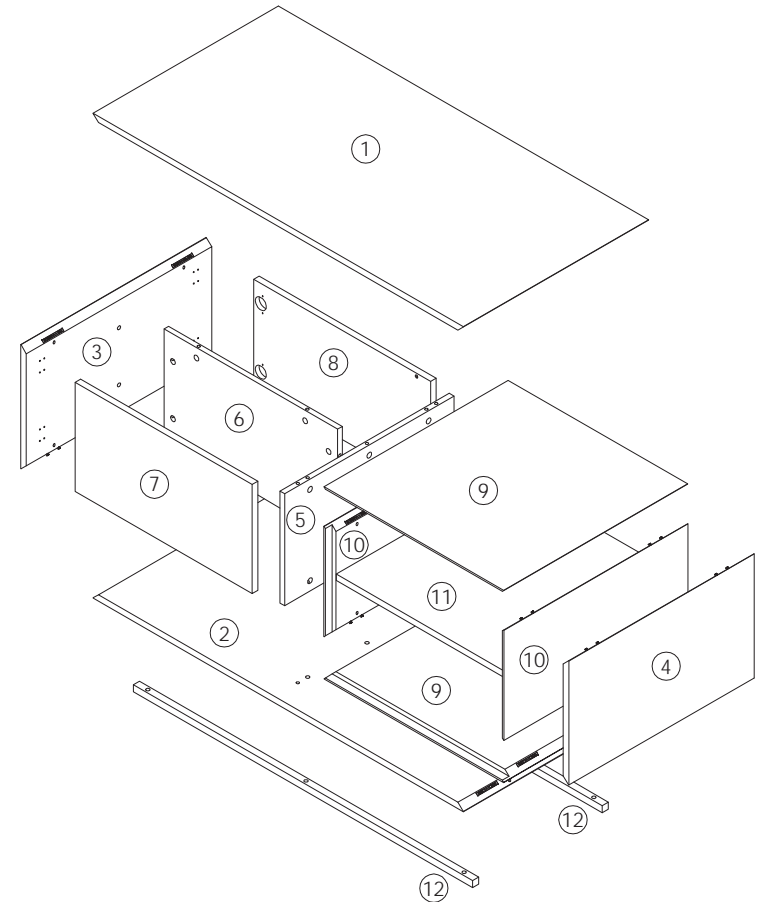

Assembly Instructions

BODIE-48 Coffee Table

PLEASE NOTE: Check that you have received all components and hardware before assembling. If you are missing any parts, contact your retailer.

- | | | | | |
|---|---|---|---|--|
| 
A (4 pcs)
8x35mm | 
B (14 pcs)
15x12mm | 
C (14 pcs)
7x35mm | 
D (2 pcs)
3x12mm | 
E (6 pcs)
3.5x12mm |
| 
F (24 pcs)
4x15mm | 
G (8 pcs)
6x20mm | 
H (6 pcs)
6x35mm | 
I (4 pcs)
6.5x47mm | 
J (1 pc)
4x70x50mm |
| 
K (14 pcs)
6x10x2mm | 
L (14 pcs)
6x14x2mm | 
M (4 pcs) | 
N (8 pcs)
20mm | 
O (2 pcs) |
| 
P (2 pcs) | 
Q (2 pcs) | 
R (4 pcs) | 
S (4 pcs) | 
T (2 pcs)
590x140x80mm |

During assembly, hand tighten screws only. When the screws are in place, tighten completely.

Assembly Instructions

BODIE-48 Coffee Table

PLEASE NOTE: Check that you have received all components and hardware before assembling. If you are missing any parts, contact your retailer.