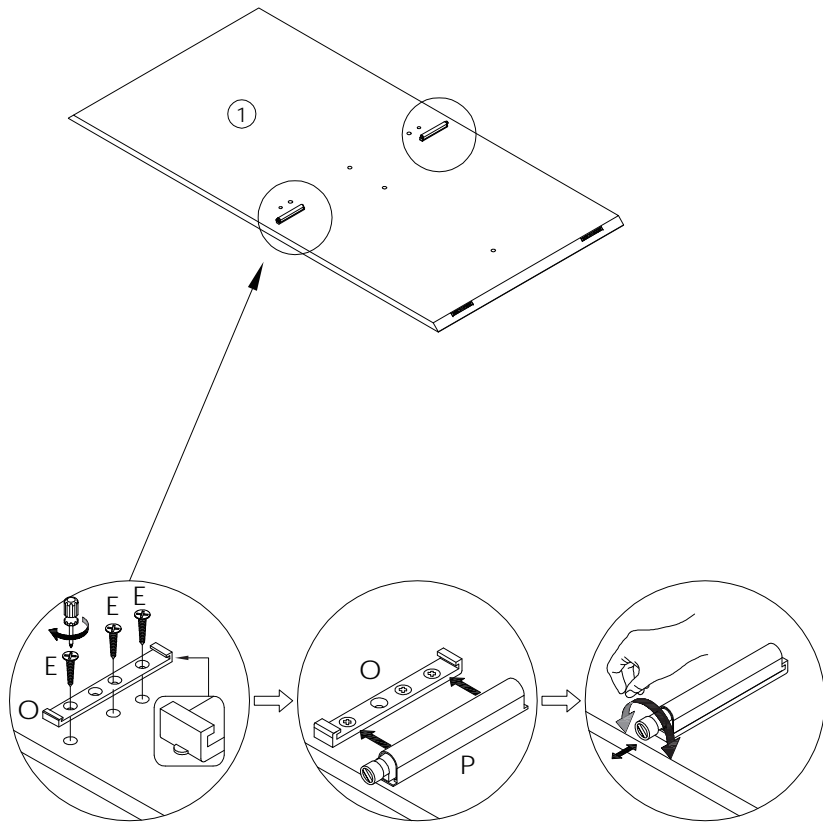

Assembly Instructions

BODIE-48 Coffee Table

PLEASE NOTE: Check that you have received all components and hardware before assembling. If you are missing any parts, contact your retailer.

1

2