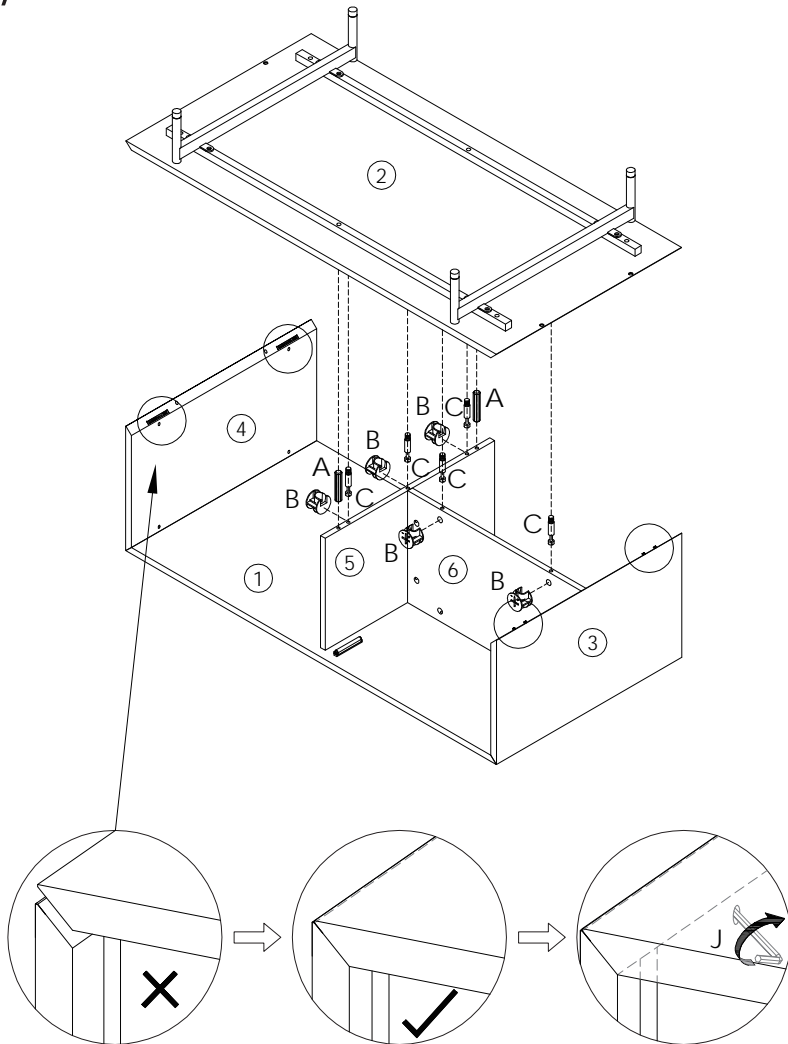

Assembly Instructions

BODIE-48 Coffee Table

PLEASE NOTE: Check that you have received all components and hardware before assembling. If you are missing any parts, contact your retailer.

7

8